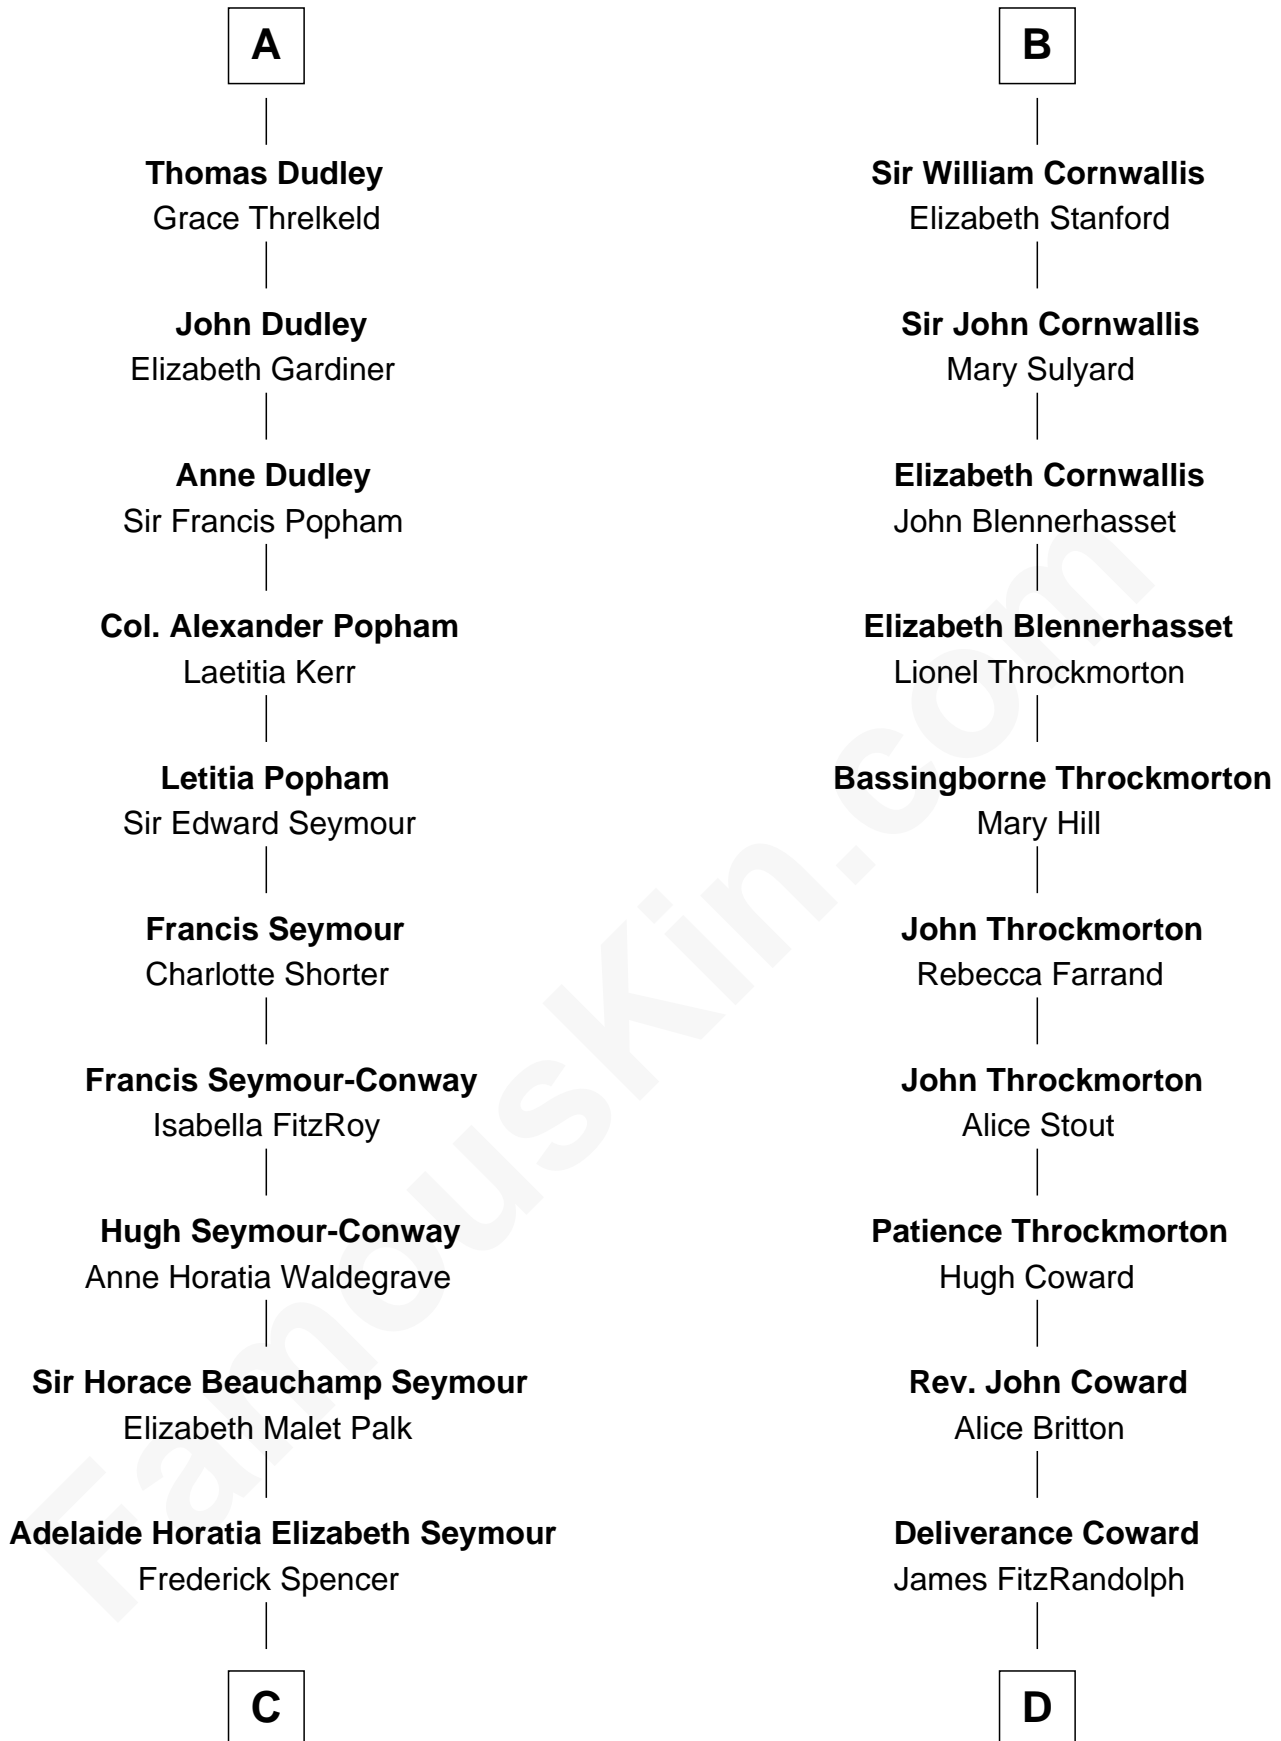

FamousKin.com

Relationship Chart of

Prince Harry
Duke of Sussex

20th cousin 1 time removed of

Ellen Louise (Axson) Wilson
First Lady of President Woodrow Wilson

Sir Hugh le Despencer
Isabella de Beauchamp

Sir Philip le Despencer
Margaret de Goushill

Hugh le Despencer
Eleanor de Clare

Sir Philip le Despencer
Joan de Cobham

Isabel le Despencer
Richard Fitzalan

Sir Philip le Despencer
Elizabeth - - - - -

Sir Edmund Fitzalan
Sibyl de Montagu

Alice le Despenser
Sir John Sutton

Philippe Fitzalan
Sir Richard Sergeaux

Sir John Sutton
Constance Blount

Philippa Sergeaux
Sir Robert Pashley

Sir John Sutton
Elizabeth Berkeley

Anne Pashley
Edward Tyrrell

Sir Edmund Sutton
Matilda Clifford

Philippa Tyrrell
Thomas Cornwallis

A

B

C

Charles Robert Spencer

Margaret Baring

Albert Edward John Spencer

Cynthia Elinor Beatrix Hamilton