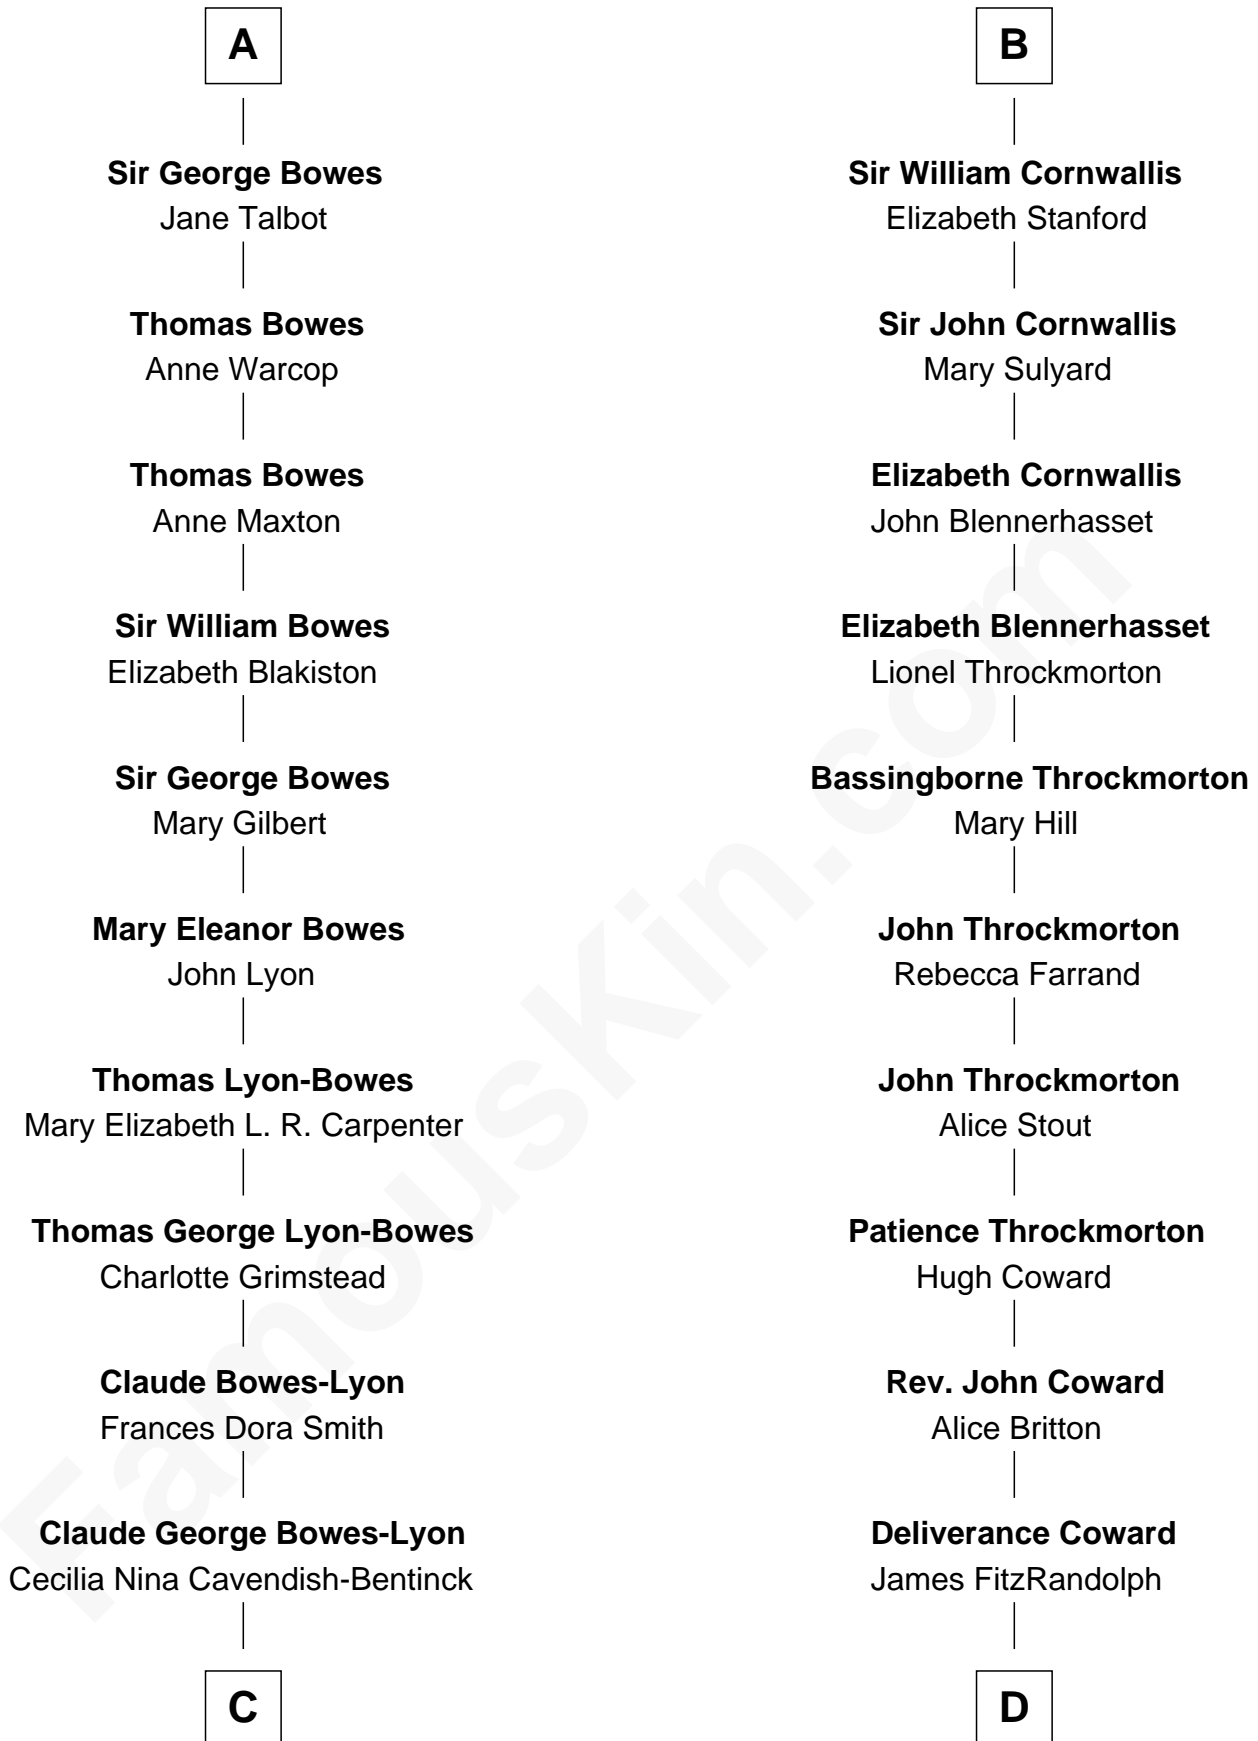

FamousKin.com Relationship Chart of

Prince Harry
Duke of Sussex

20th cousin of

Ellen Louise (Axson) Wilson
First Lady of President Woodrow Wilson

C

Elizabeth Bowes-Lyon

George VI, King of the United Kingdom

Elizabeth II, Queen of the United Kingdom

Prince Philip of Edinburgh

Charles III, King of the United Kingdom

Princess Diana Frances Spencer

Prince Harry

Duke of Sussex

D

Isaac FitzRandolph