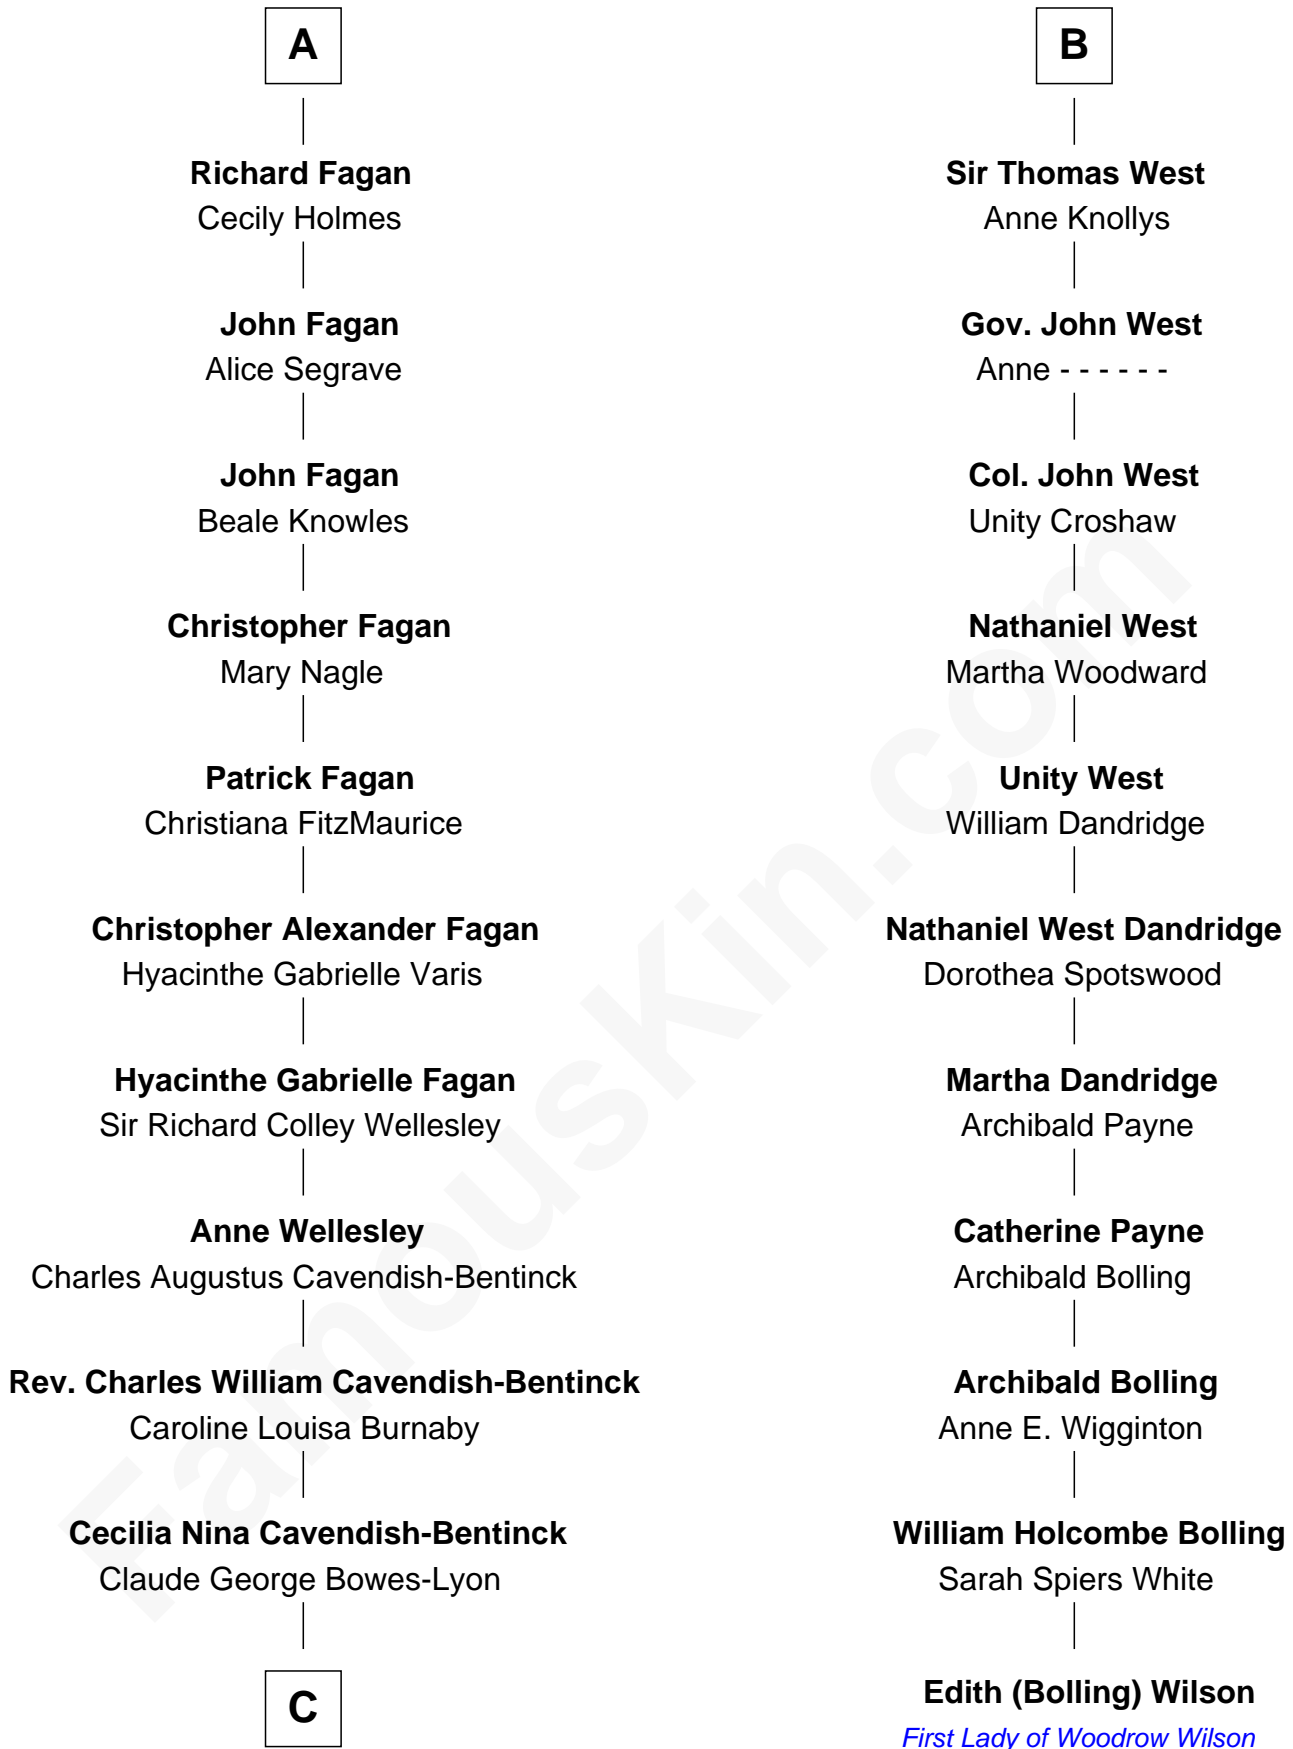

FamousKin.com Relationship Chart of

Prince Harry
Duke of Sussex

17th cousin 3 times removed of

Edith (Bolling) Wilson

First Lady of President Woodrow Wilson

John de Mowbray
Joan of Lancaster

John de Mowbray
Elizabeth de Segrave

Eleanor de Mowbray
John de Welles

Eudo de Welles
Maud de Greystoke

Sir William de Welles
Anne Barnewall

Ismay de Welles
Thomas Nangle

John Nangle
Eleanor Dowdall

Amy Nangle
Thomas Fagan

A

Eleanor Mowbray
Roger de la Warre

Joan de la Warre
Sir Thomas West

Sir Reynold West
Margaret Thorley

Sir Richard West
Katherine Hungerford

Sir Thomas West
Eleanor Copley

Sir George West
Elizabeth Morton

Sir William West
Elizabeth Strange

B

C

Elizabeth Bowes-Lyon

George VI, King of the United Kingdom

Elizabeth II, Queen of the United Kingdom

Prince Philip of Edinburgh

Charles III, King of the United Kingdom

Princess Diana Frances Spencer

Prince Harry