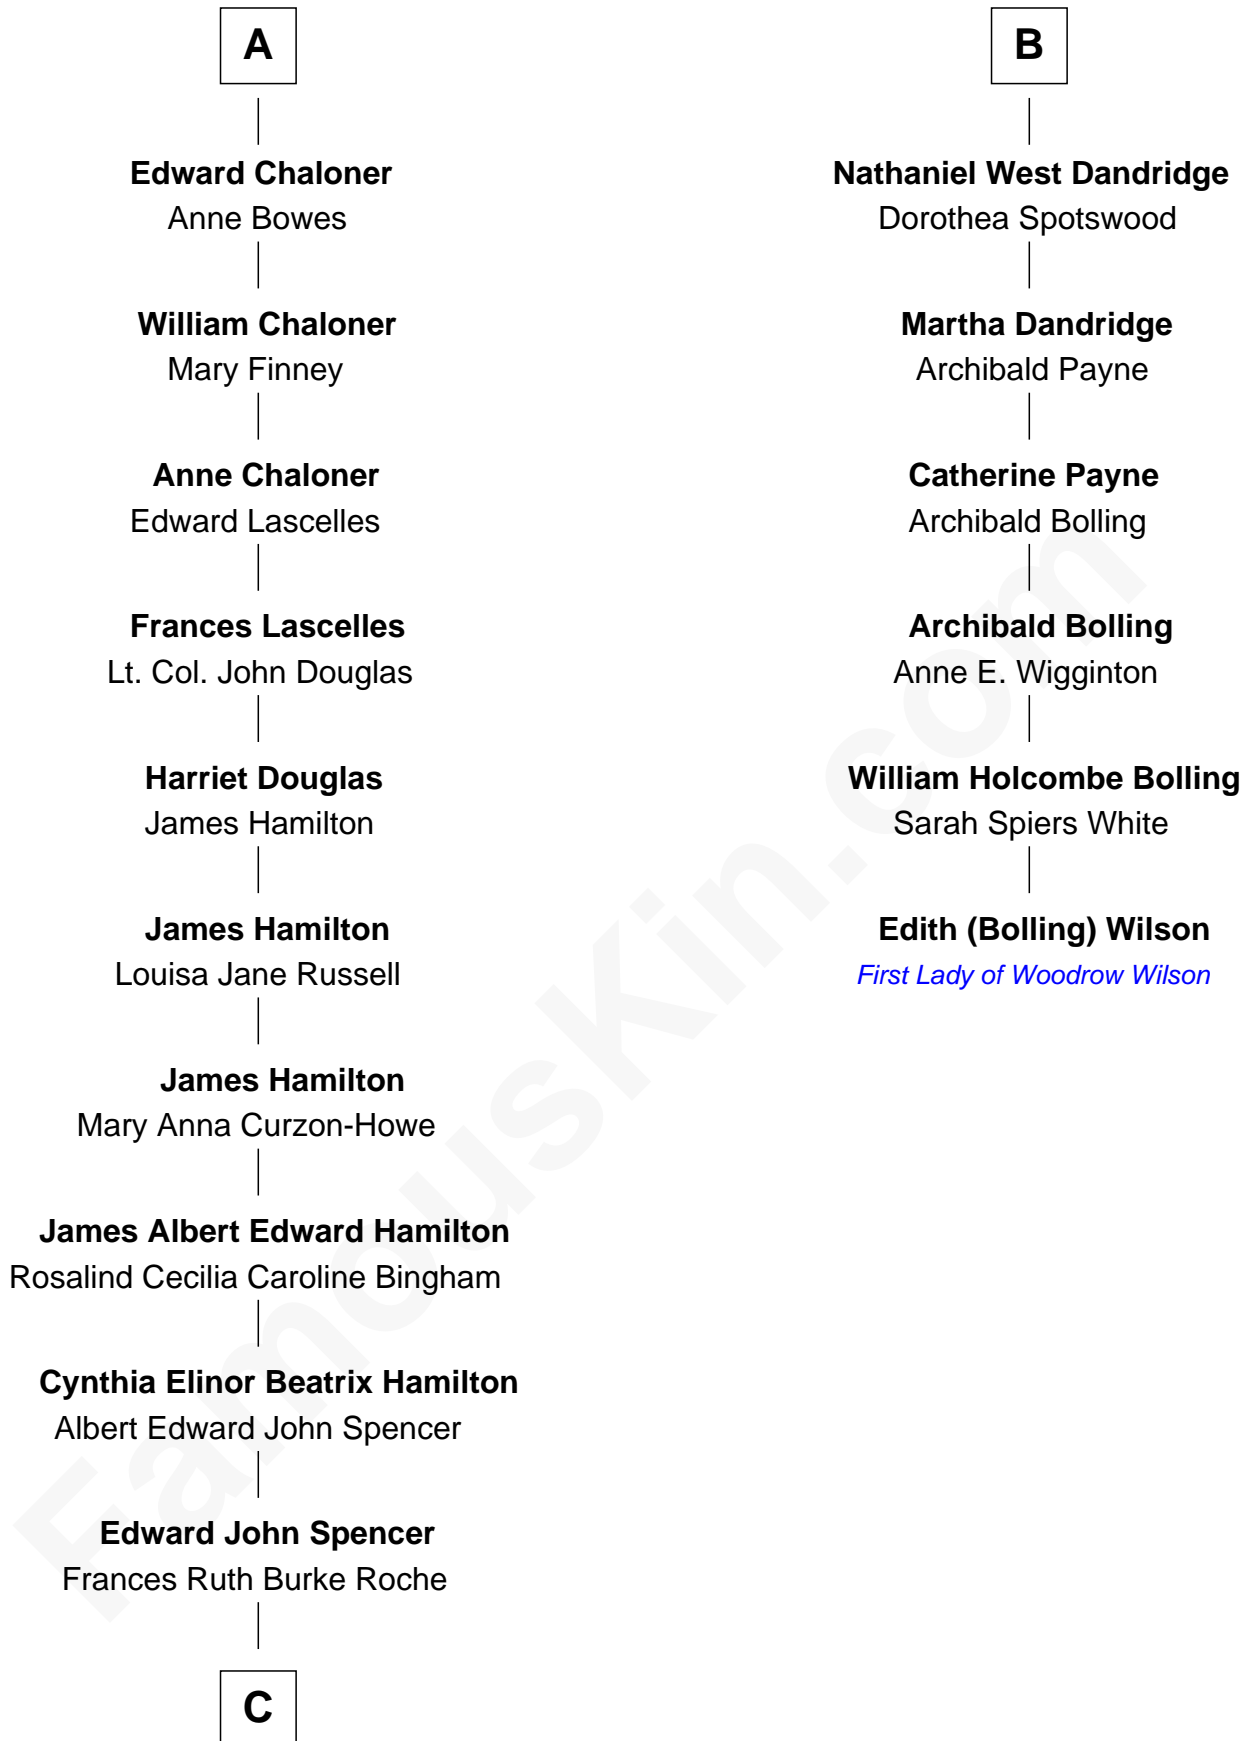

**FamousKin.com**  
**Relationship Chart of**  
**Prince Harry**  
*Duke of Sussex*

12th cousin 6 times removed of

**Edith (Bolling) Wilson**  
*First Lady of President Woodrow Wilson*

**C**

**Princess Diana Frances Spencer**  
Charles III, King of the United Kingdom

**Prince Harry**  
*Duke of Sussex*

FamousKin.com