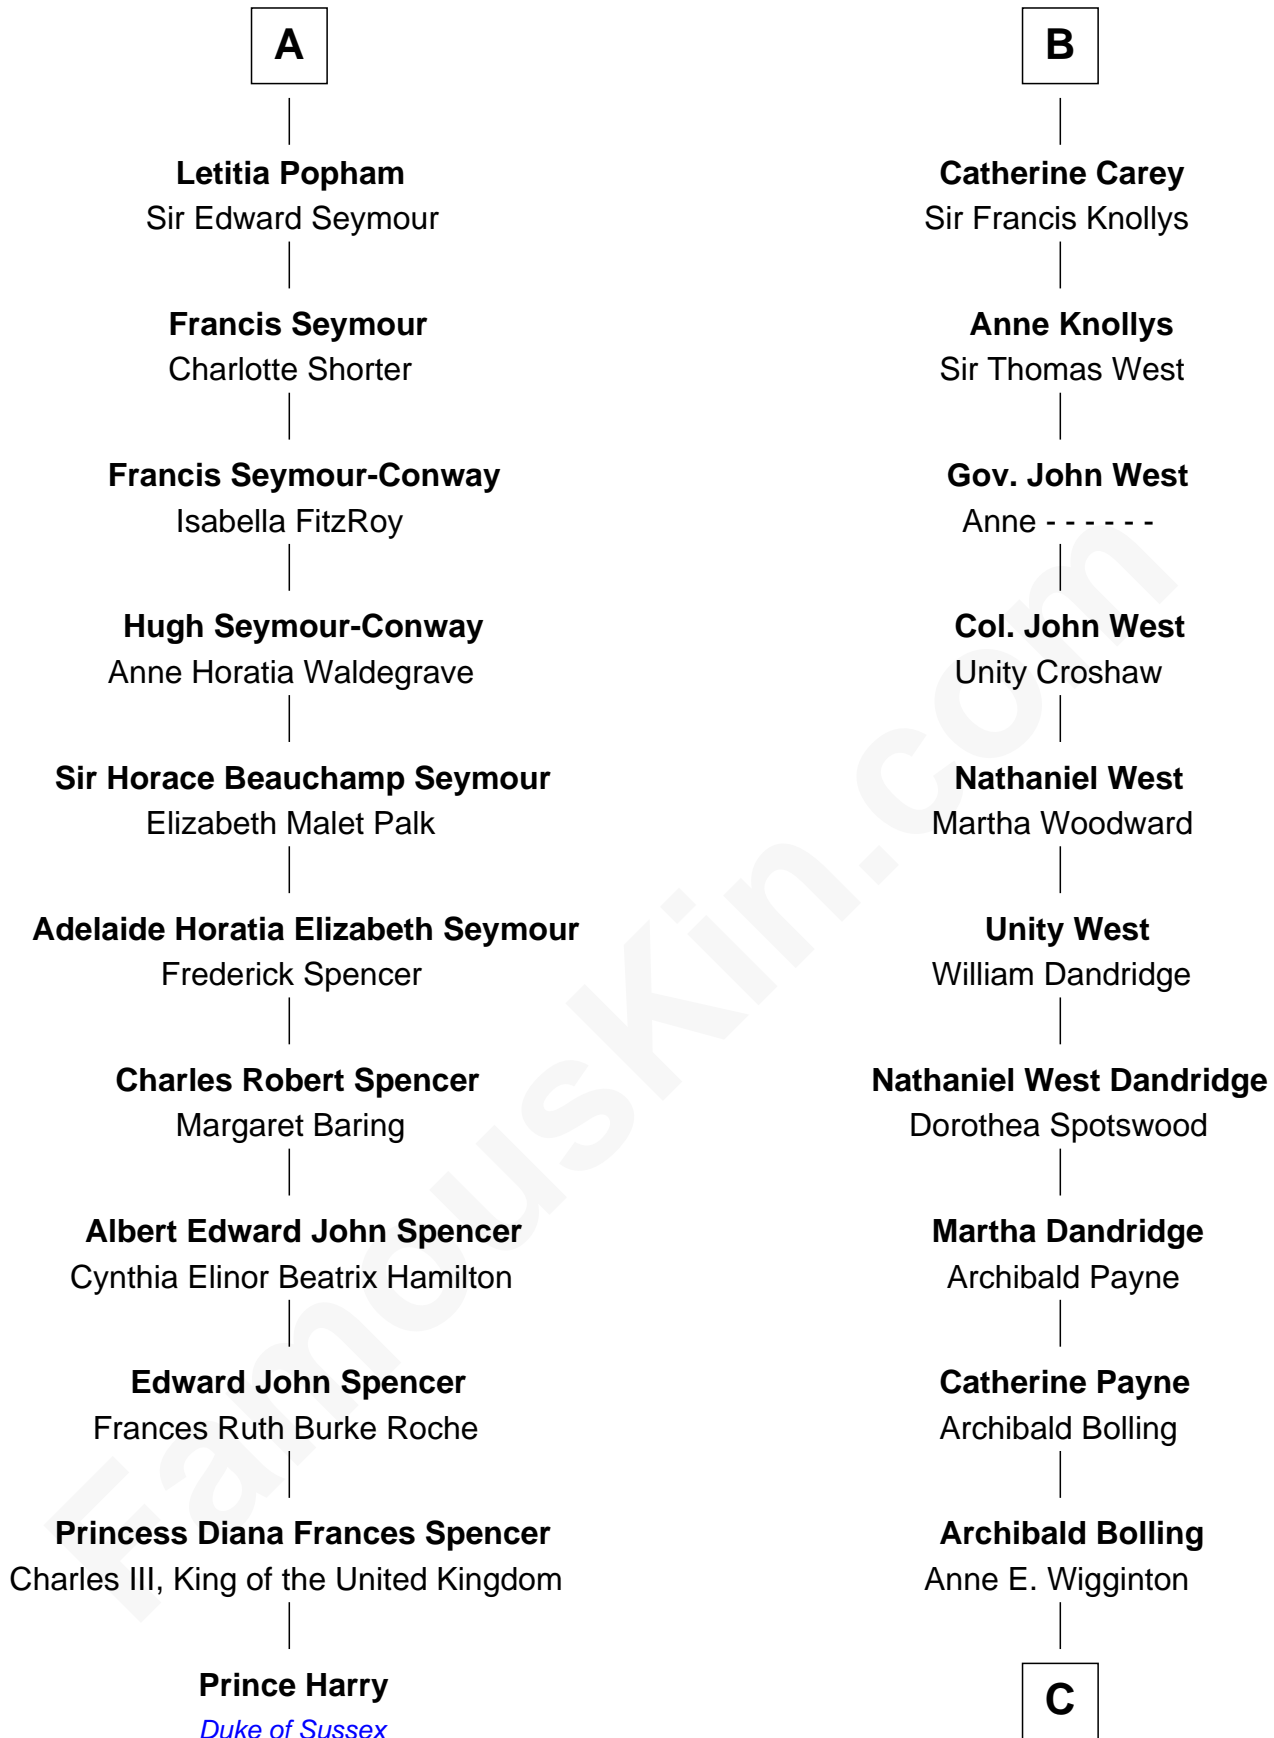

FamousKin.com Relationship Chart of

Prince Harry
Duke of Sussex

17th cousin 1 time removed of

Edith (Bolling) Wilson

First Lady of President Woodrow Wilson

C

William Holcombe Bolling

Sarah Spiers White

Edith (Bolling) Wilson

First Lady of Woodrow Wilson

FamousKin.com