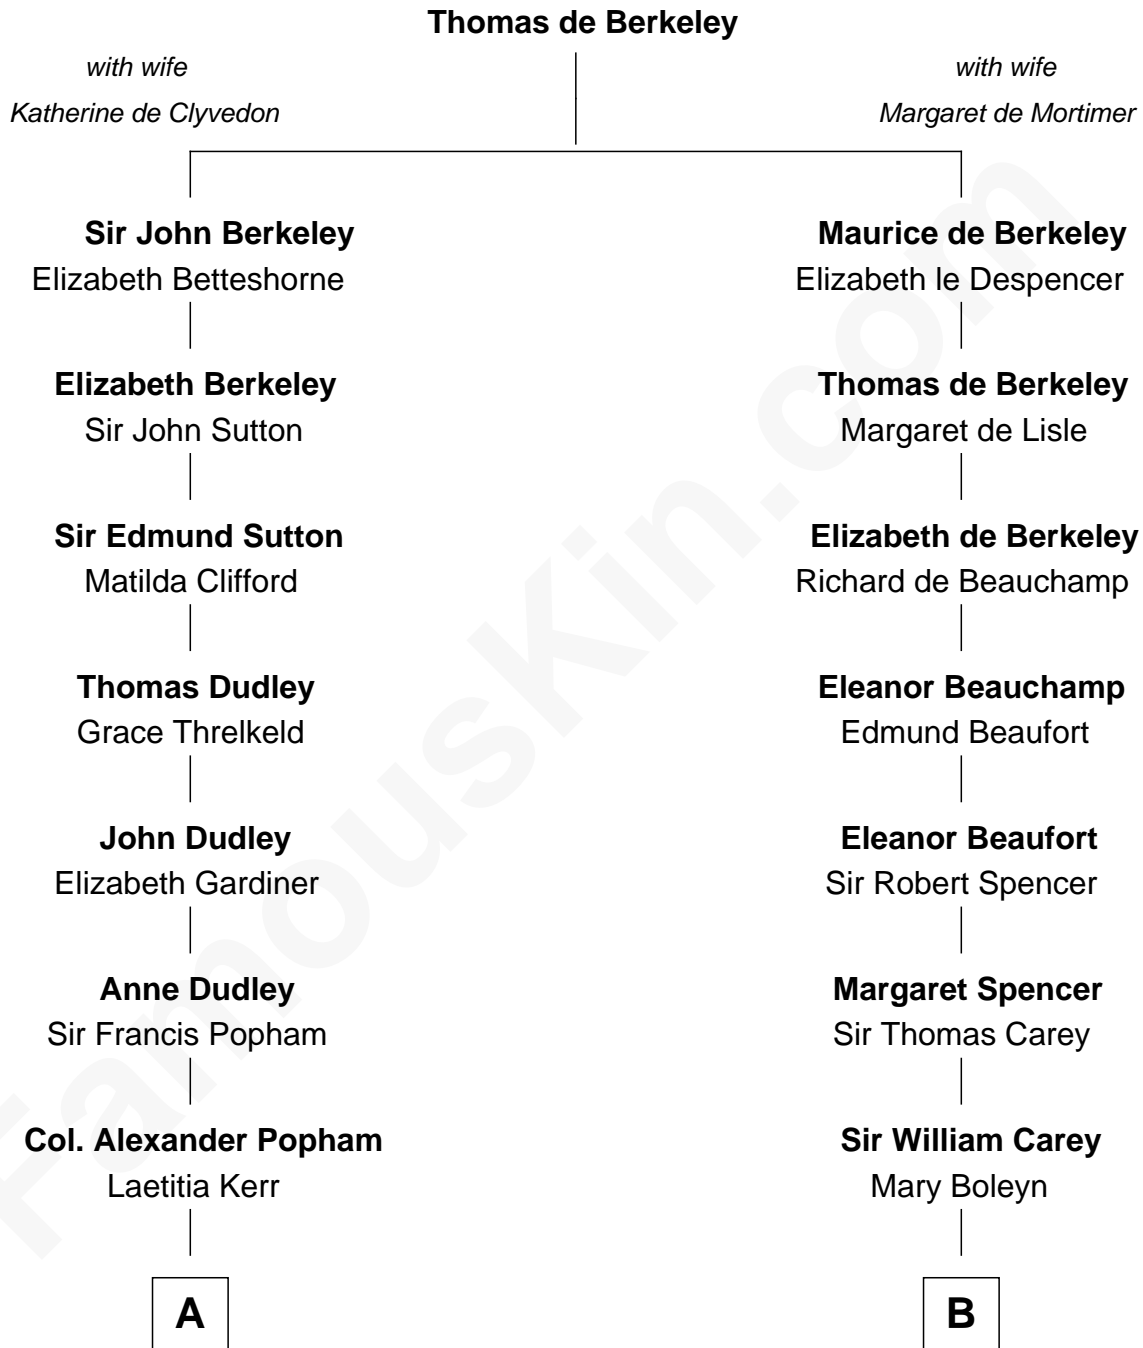

FamousKin.com Relationship Chart of

Prince Harry
Duke of Sussex

17th cousin 1 time removed of

Edith (Bolling) Wilson

First Lady of President Woodrow Wilson

C

William Holcombe Bolling

Sarah Spiers White

Edith (Bolling) Wilson

First Lady of Woodrow Wilson

FamousKin.com