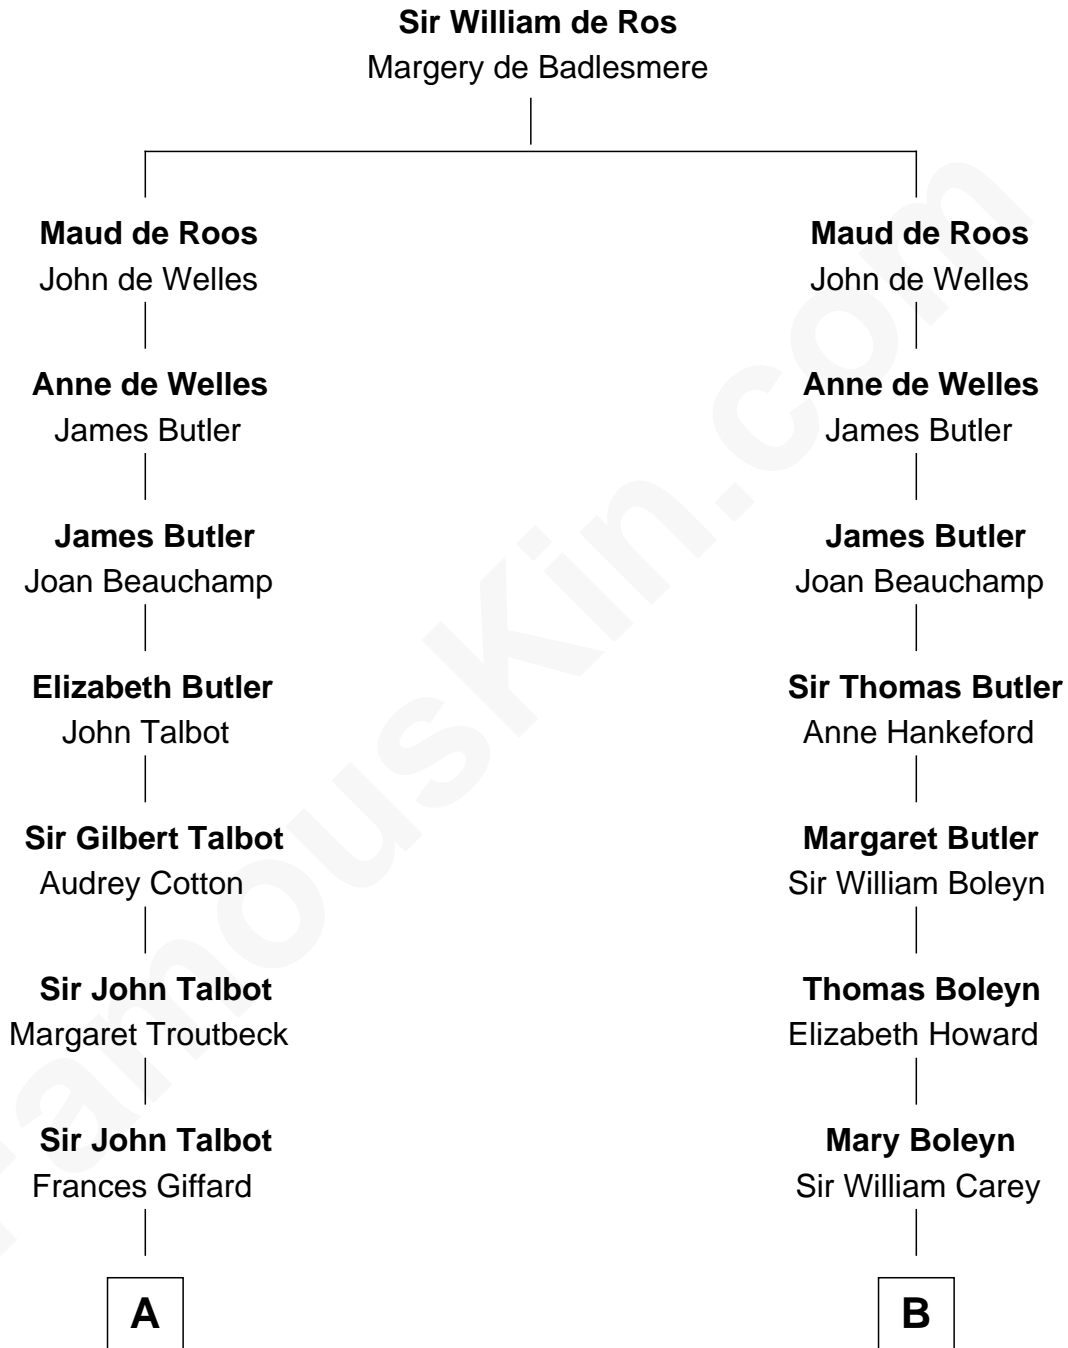

**FamousKin.com**  
**Relationship Chart of**  
**Prince Harry**  
*Duke of Sussex*

18th cousin 2 times removed of

**Edith (Bolling) Wilson**  
*First Lady of President Woodrow Wilson*

**C**

**Elizabeth Bowes-Lyon**

George VI, King of the United Kingdom

**Elizabeth II, Queen of the United Kingdom**

Prince Philip of Edinburgh

**Charles III, King of the United Kingdom**

Princess Diana Frances Spencer

**Prince Harry**

*Duke of Sussex*