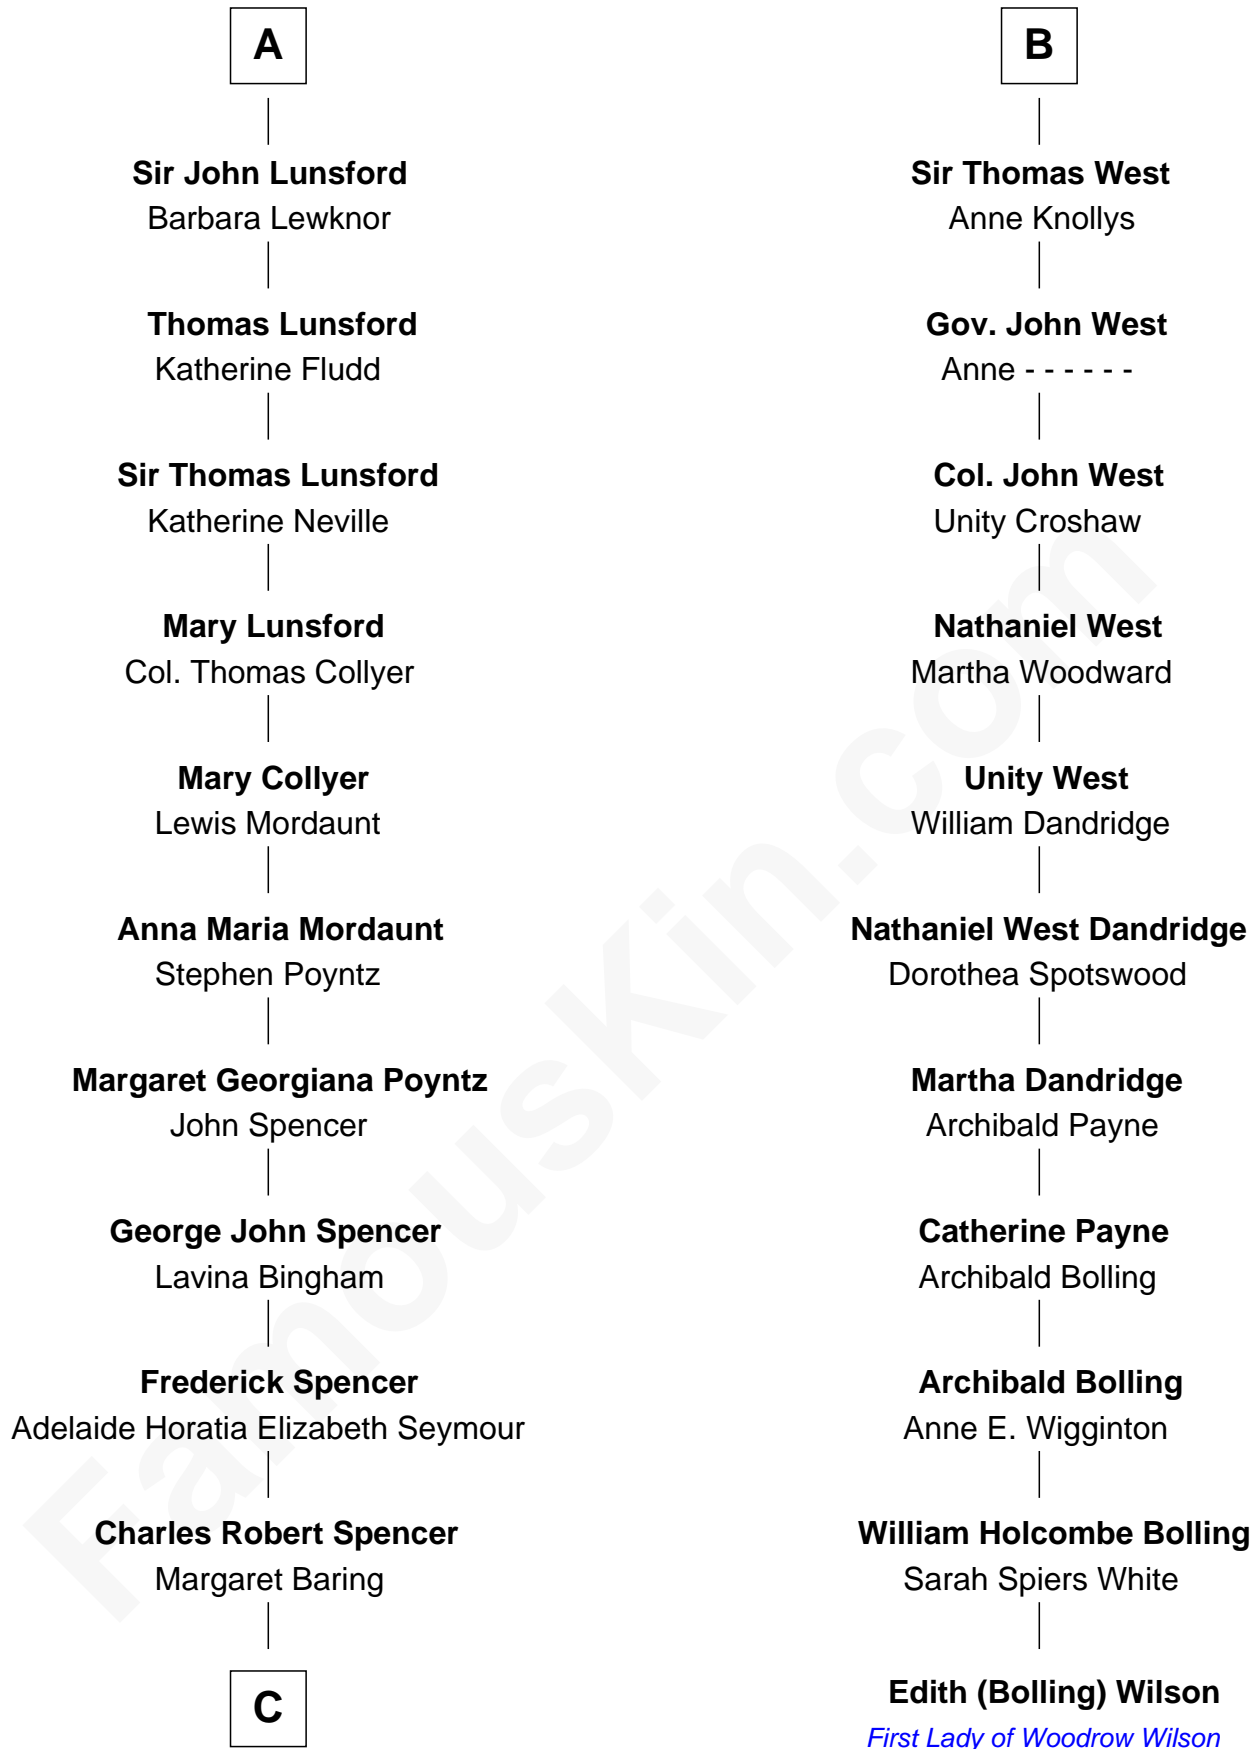

**FamousKin.com**  
**Relationship Chart of**  
**Prince Harry**  
*Duke of Sussex*

**17th cousin 3 times removed of**  
**Edith (Bolling) Wilson**  
*First Lady of President Woodrow Wilson*

**Sir Richard de Walkfare**

**C**

—  
**Albert Edward John Spencer**

Cynthia Elinor Beatrix Hamilton

—  
**Edward John Spencer**

Frances Ruth Burke Roche

—  
**Princess Diana Frances Spencer**

Charles III, King of the United Kingdom

—  
**Prince Harry**