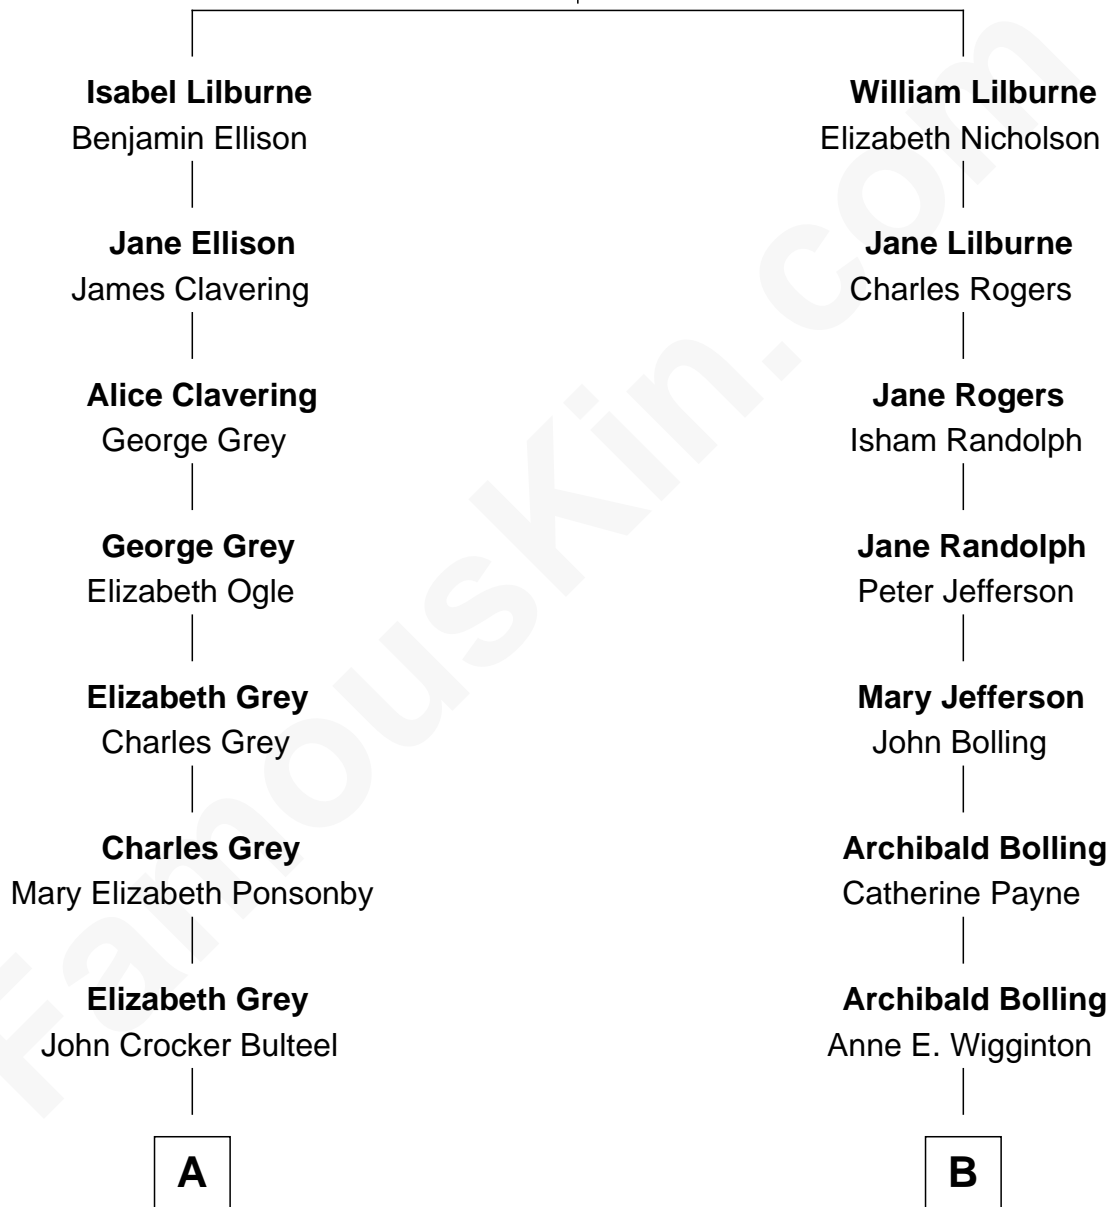

FamousKin.com Relationship Chart of

Prince Harry
Duke of Sussex

8th cousin 4 times removed of

Edith (Bolling) Wilson

First Lady of President Woodrow Wilson

George Lilburne
Eleanor Hickes

A

Louisa Emily Charlotte Bulteel

Edward Charles Baring

Margaret Baring

Charles Robert Spencer

Albert Edward John Spencer

Cynthia Elinor Beatrix Hamilton

Edward John Spencer

Frances Ruth Burke Roche

Princess Diana Frances Spencer

Charles III, King of the United Kingdom

Prince Harry

Duke of Sussex

B

William Holcombe Bolling

Sarah Spiers White

Edith (Bolling) Wilson

First Lady of Woodrow Wilson