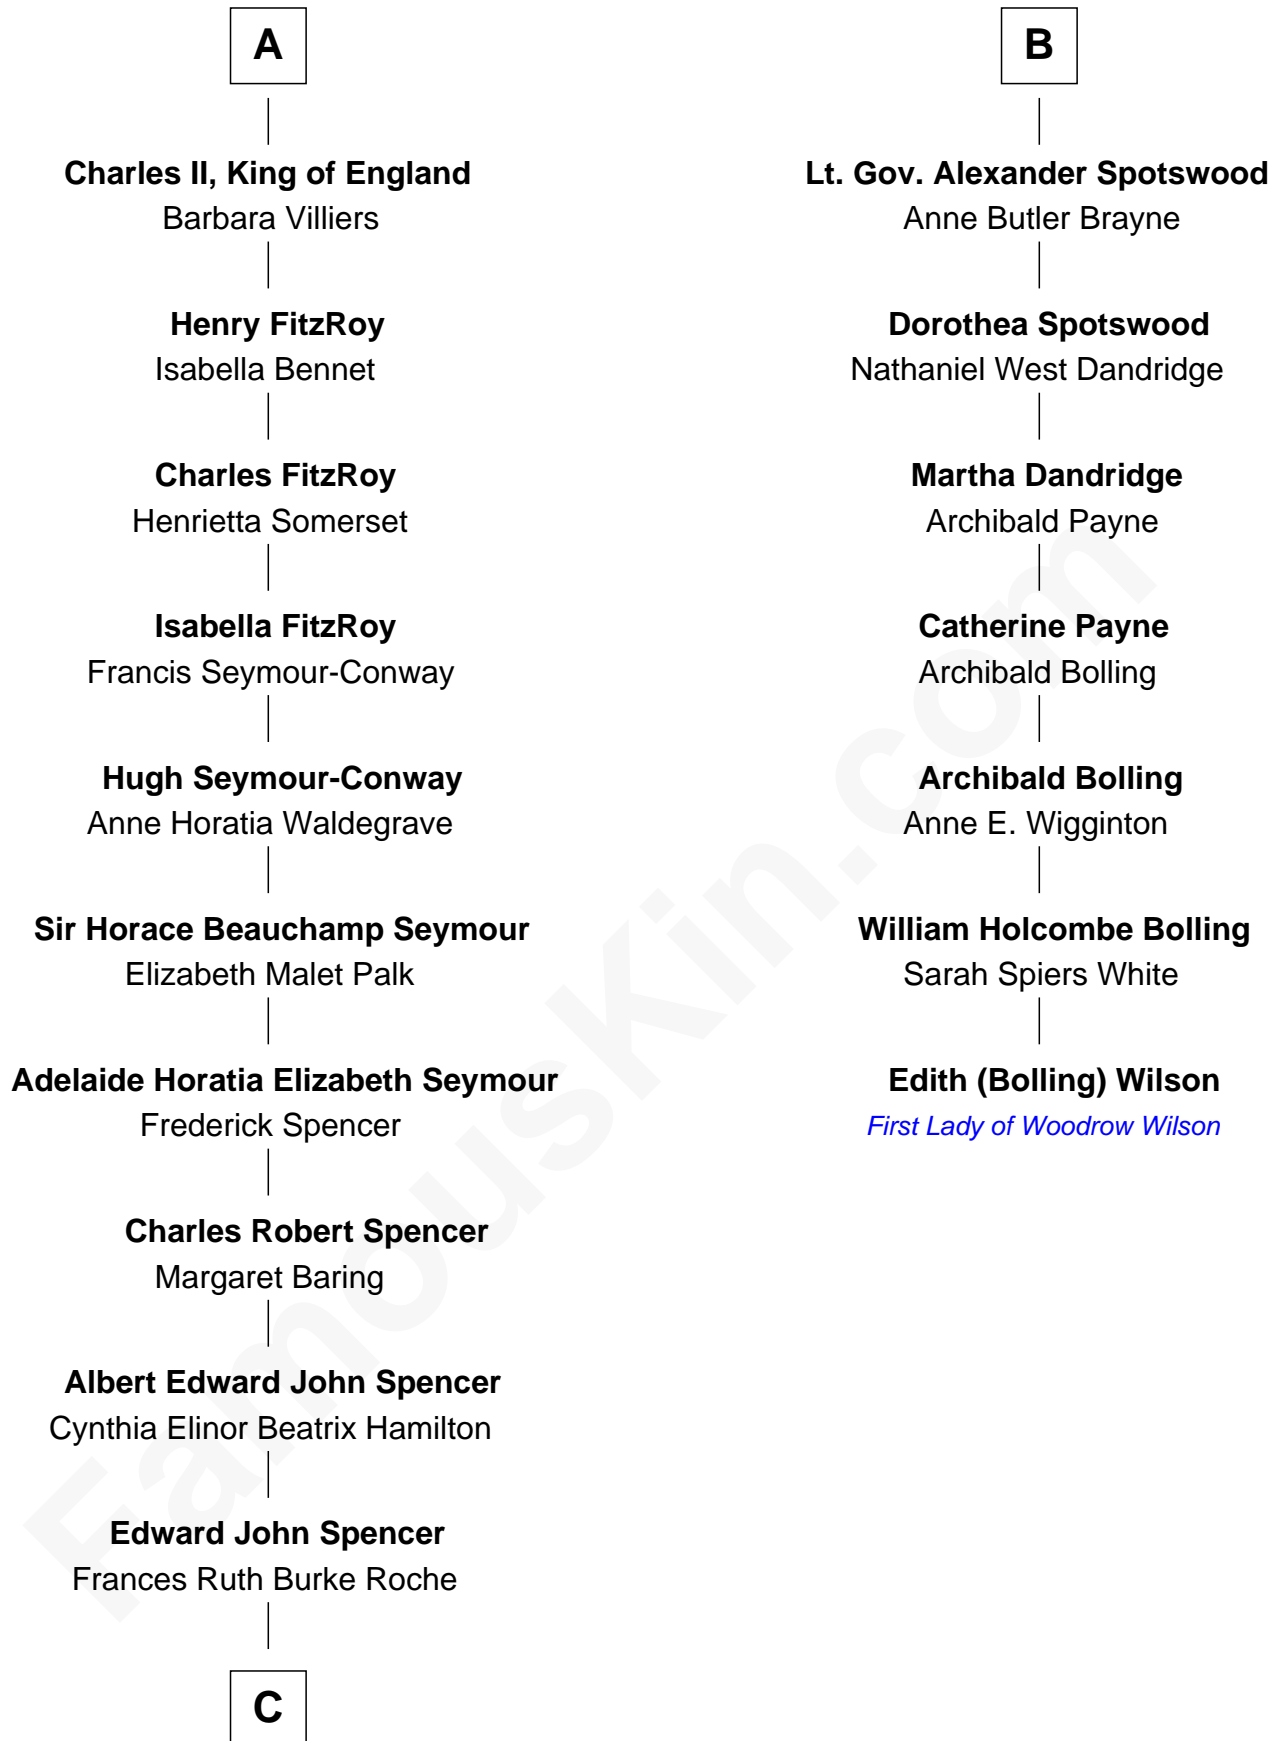

FamousKin.com
Relationship Chart of
Prince Harry
Duke of Sussex

13th cousin 5 times removed of

Edith (Bolling) Wilson
First Lady of President Woodrow Wilson

C

Princess Diana Frances Spencer
Charles III, King of the United Kingdom