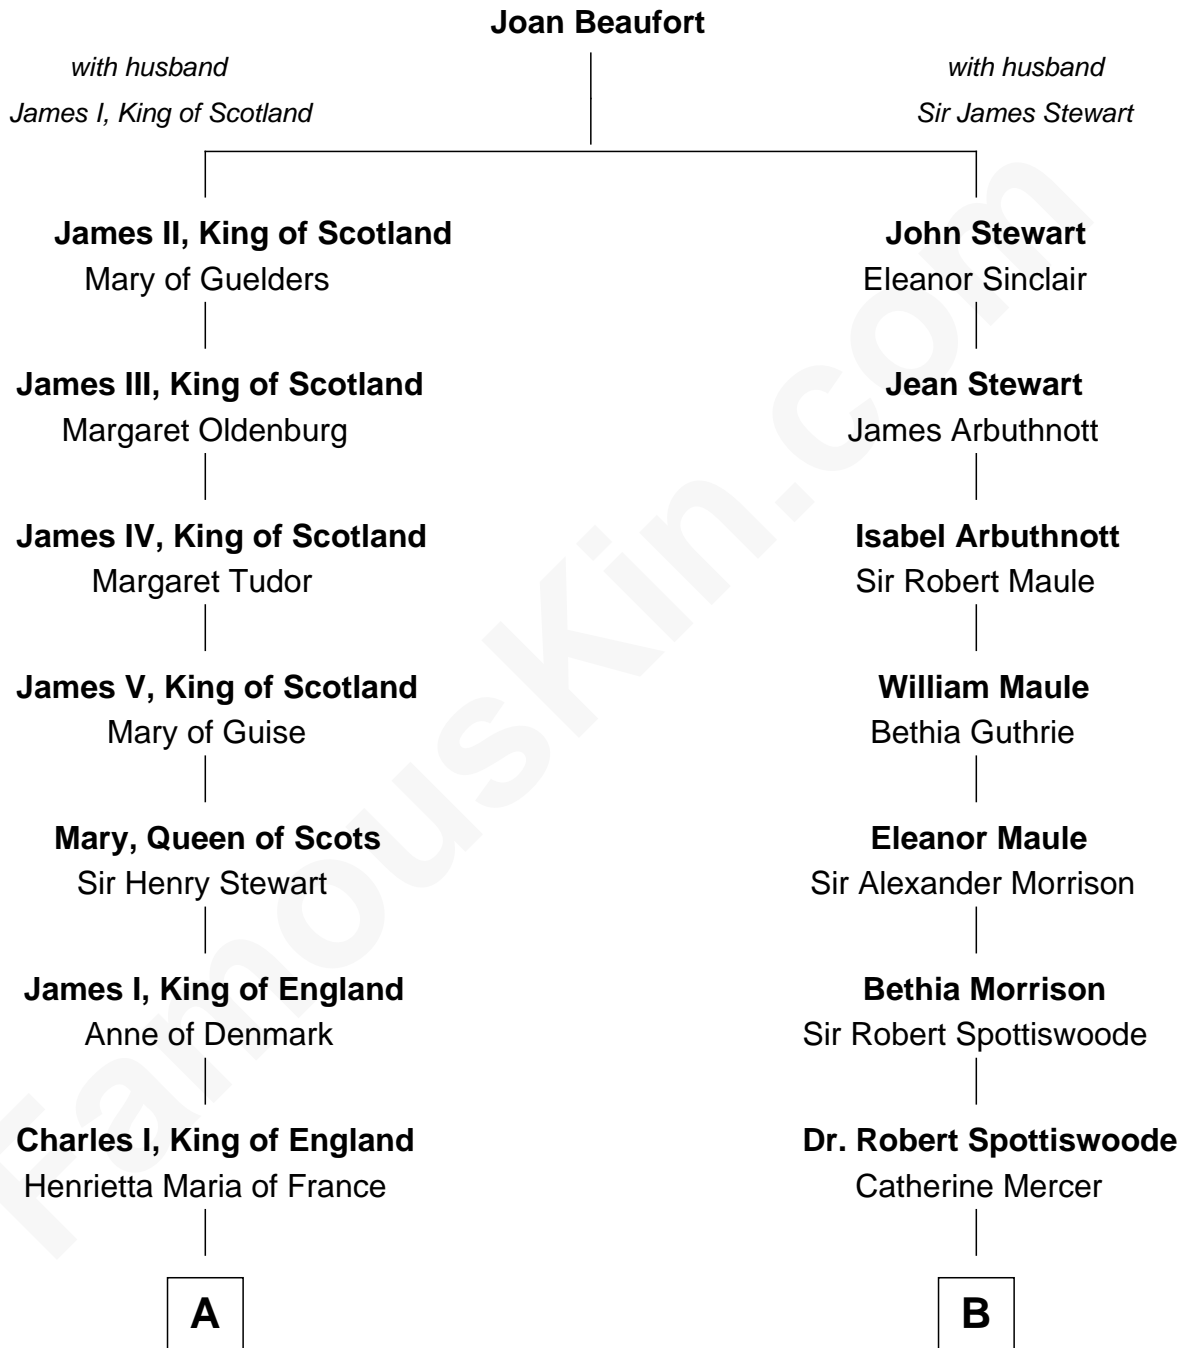

FamousKin.com
Relationship Chart of
Prince Harry
Duke of Sussex

13th cousin 5 times removed of

Edith (Bolling) Wilson
First Lady of President Woodrow Wilson

C

Princess Diana Frances Spencer
Charles III, King of the United Kingdom

Prince Harry
Duke of Sussex

FamousKin.com