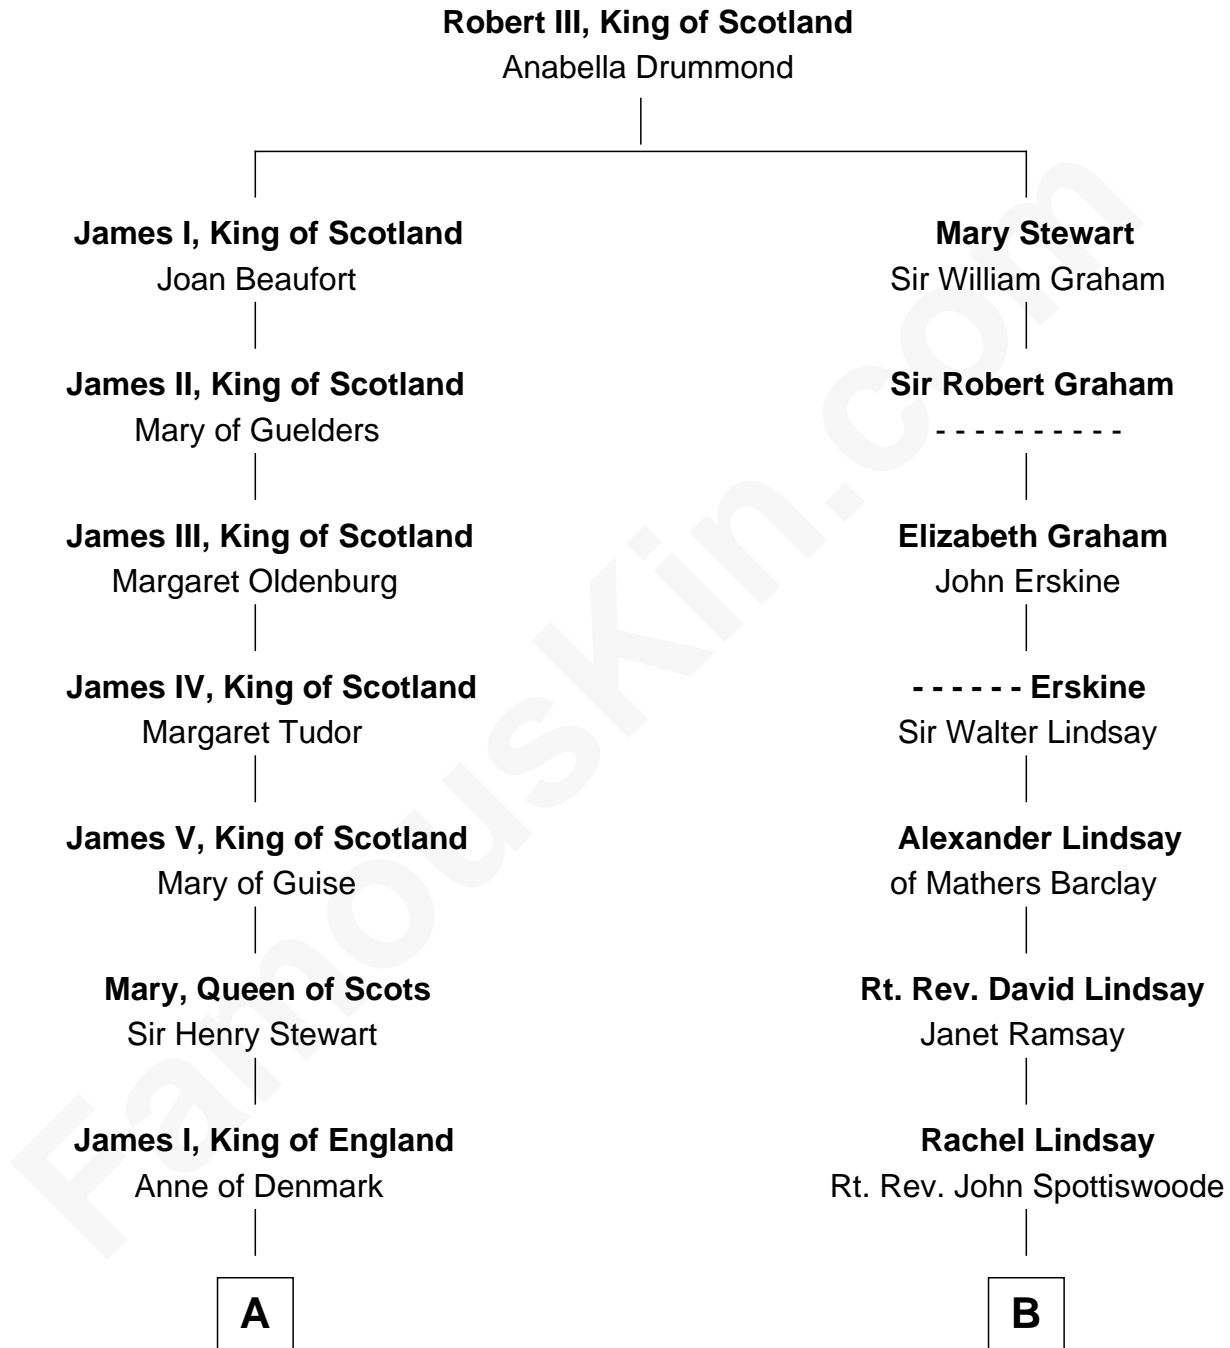

FamousKin.com
Relationship Chart of
Prince Harry
Duke of Sussex

15th cousin 4 times removed of
Edith (Bolling) Wilson
First Lady of President Woodrow Wilson

C

Edward John Spencer
Frances Ruth Burke Roche

Princess Diana Frances Spencer
Charles III, King of the United Kingdom

Prince Harry
Duke of Sussex

FamousKin.com