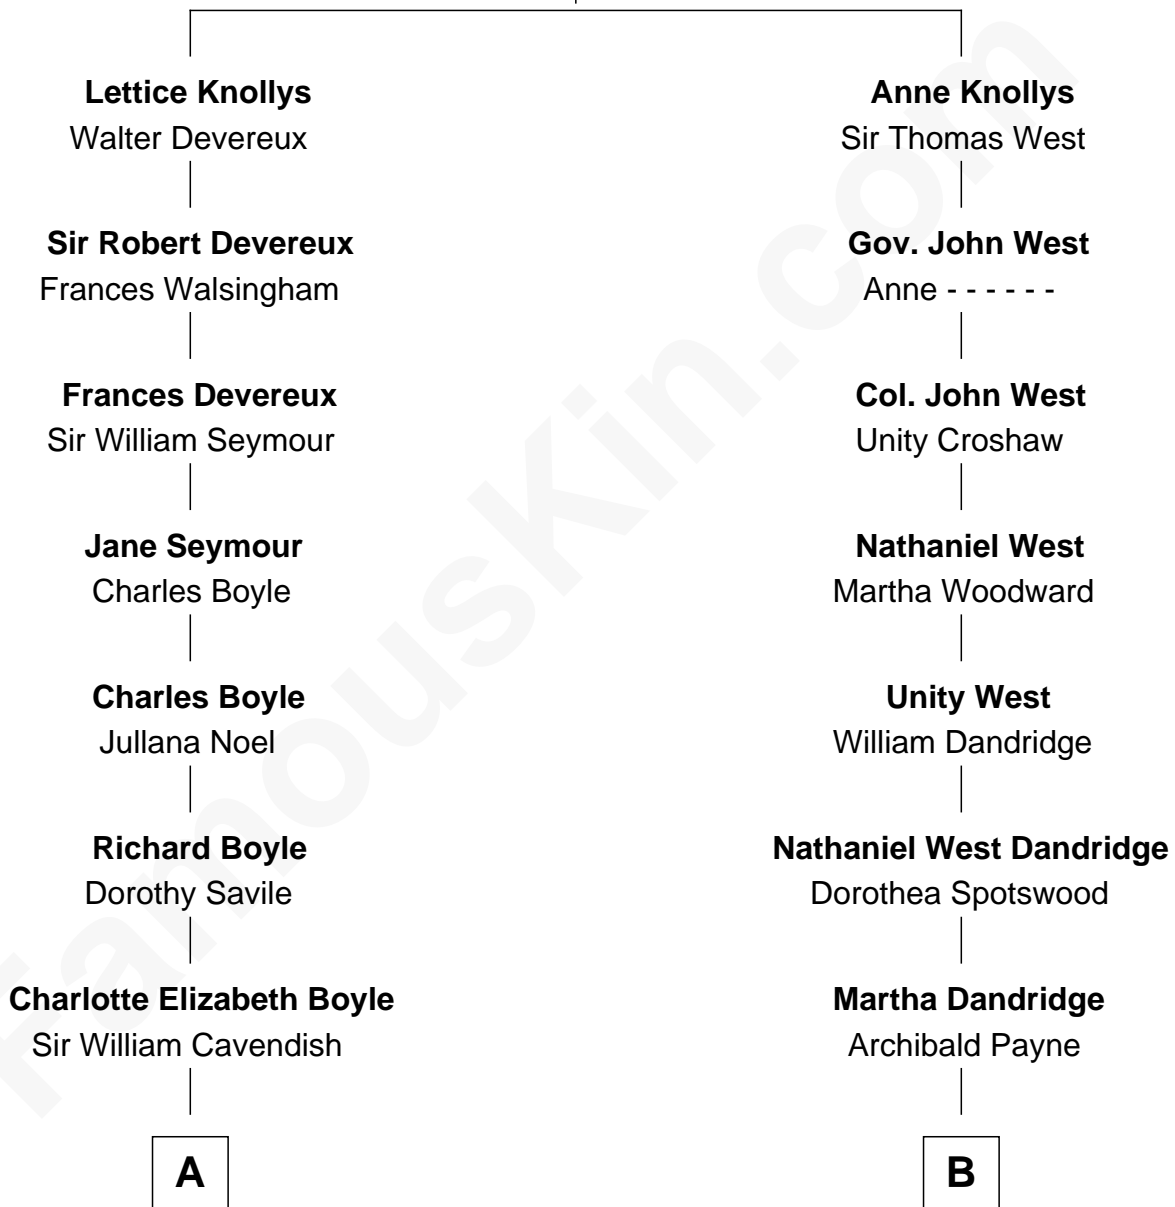

FamousKin.com Relationship Chart of

Prince Harry
Duke of Sussex

10th cousin 4 times removed of

Edith (Bolling) Wilson

First Lady of President Woodrow Wilson

Sir Francis Knollys
Catherine Carey

A

Dorothy Cavendish
William Henry Bentinck

Charles Augustus Cavendish-Bentinck
Anne Wellesley

Rev. Charles William Cavendish-Bentinck
Caroline Louisa Burnaby

Cecilia Nina Cavendish-Bentinck
Claude George Bowes-Lyon

Elizabeth Bowes-Lyon
George VI, King of the United Kingdom