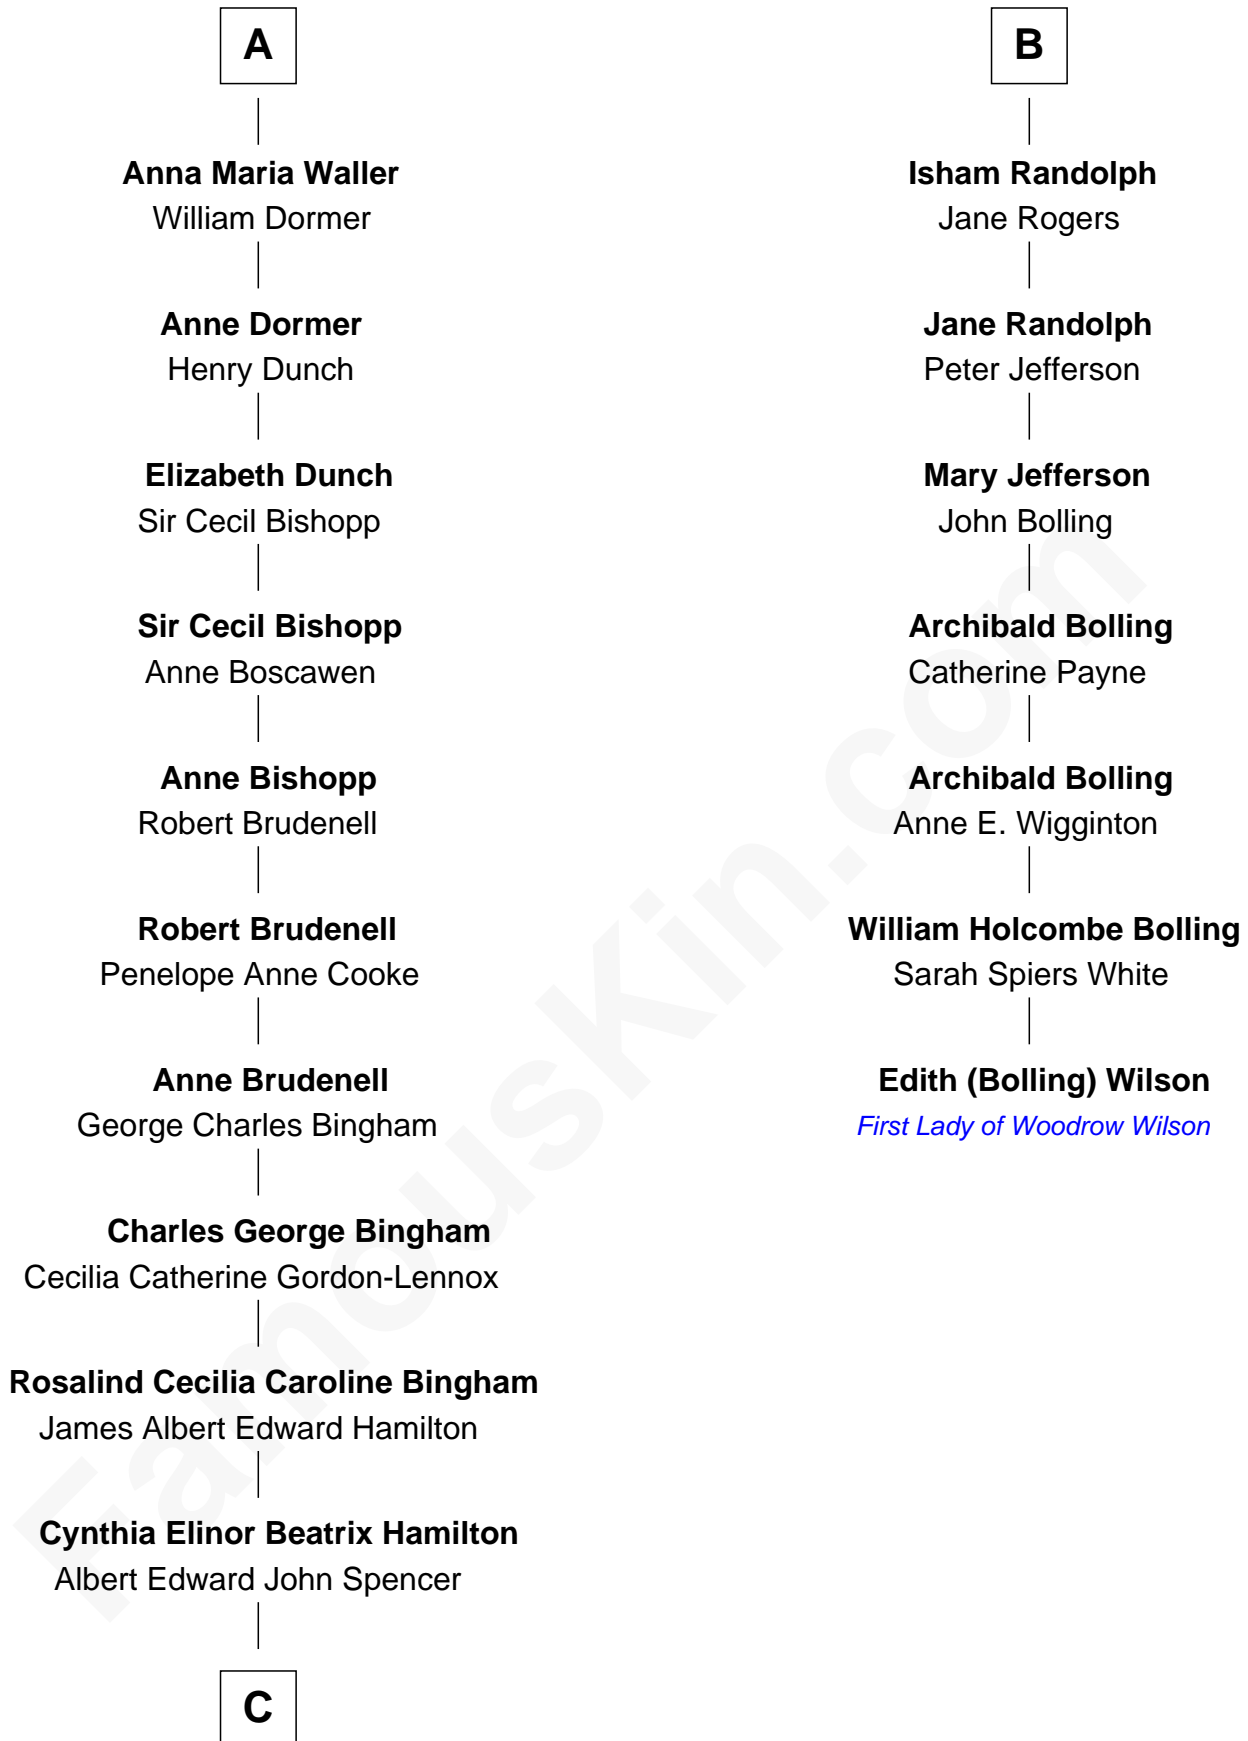

FamousKin.com Relationship Chart of

Prince Harry
Duke of Sussex

13th cousin 6 times removed of

Edith (Bolling) Wilson

First Lady of President Woodrow Wilson

Richard Vere
Isabel Green

Constance Vere
John Boteler

Elizabeth Boteler
Thomas Lovett

Thomas Lovett
Anne Danvers

Elizabeth Lovett
Anthony Cave

Anne Cave
Griffith Hampden

Anne Hampden
Robert Waller

Edmund Waller
Anne Banks

A

Elena Vere
Thomas Isham

Euseby Isham
Anne Pulton

Gregory Isham
Elizabeth Dale

Sir Euseby Isham
Anne Borlase

William Isham
Mary Brett

Henry Isham
Katherine Banks

Mary Isham
Col. William Randolph

B

C

Edward John Spencer
Frances Ruth Burke Roche

Princess Diana Frances Spencer
Charles III, King of the United Kingdom

Prince Harry
Duke of Sussex

FamousKin.com