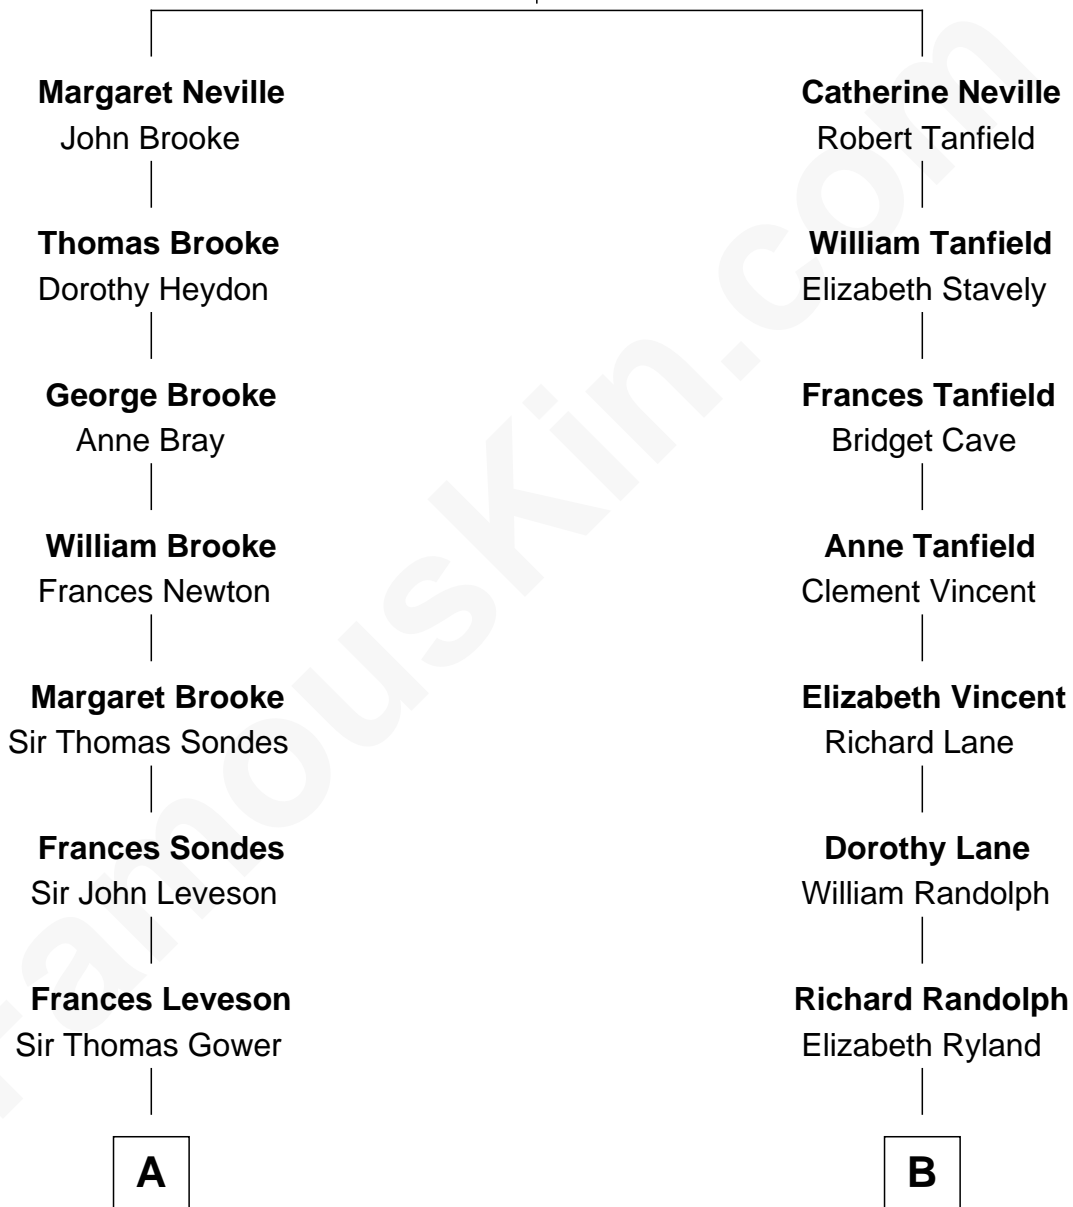

# FamousKin.com Relationship Chart of

**Prince Harry**  
*Duke of Sussex*

14th cousin 5 times removed of

**Edith (Bolling) Wilson**

*First Lady of President Woodrow Wilson*

**Katherine Howard**  
Sir Edward Neville

**C**

Edward John Spencer  
Frances Ruth Burke Roche

Princess Diana Frances Spencer  
Charles III, King of the United Kingdom

Prince Harry  
*Duke of Sussex*

FamousKin.com