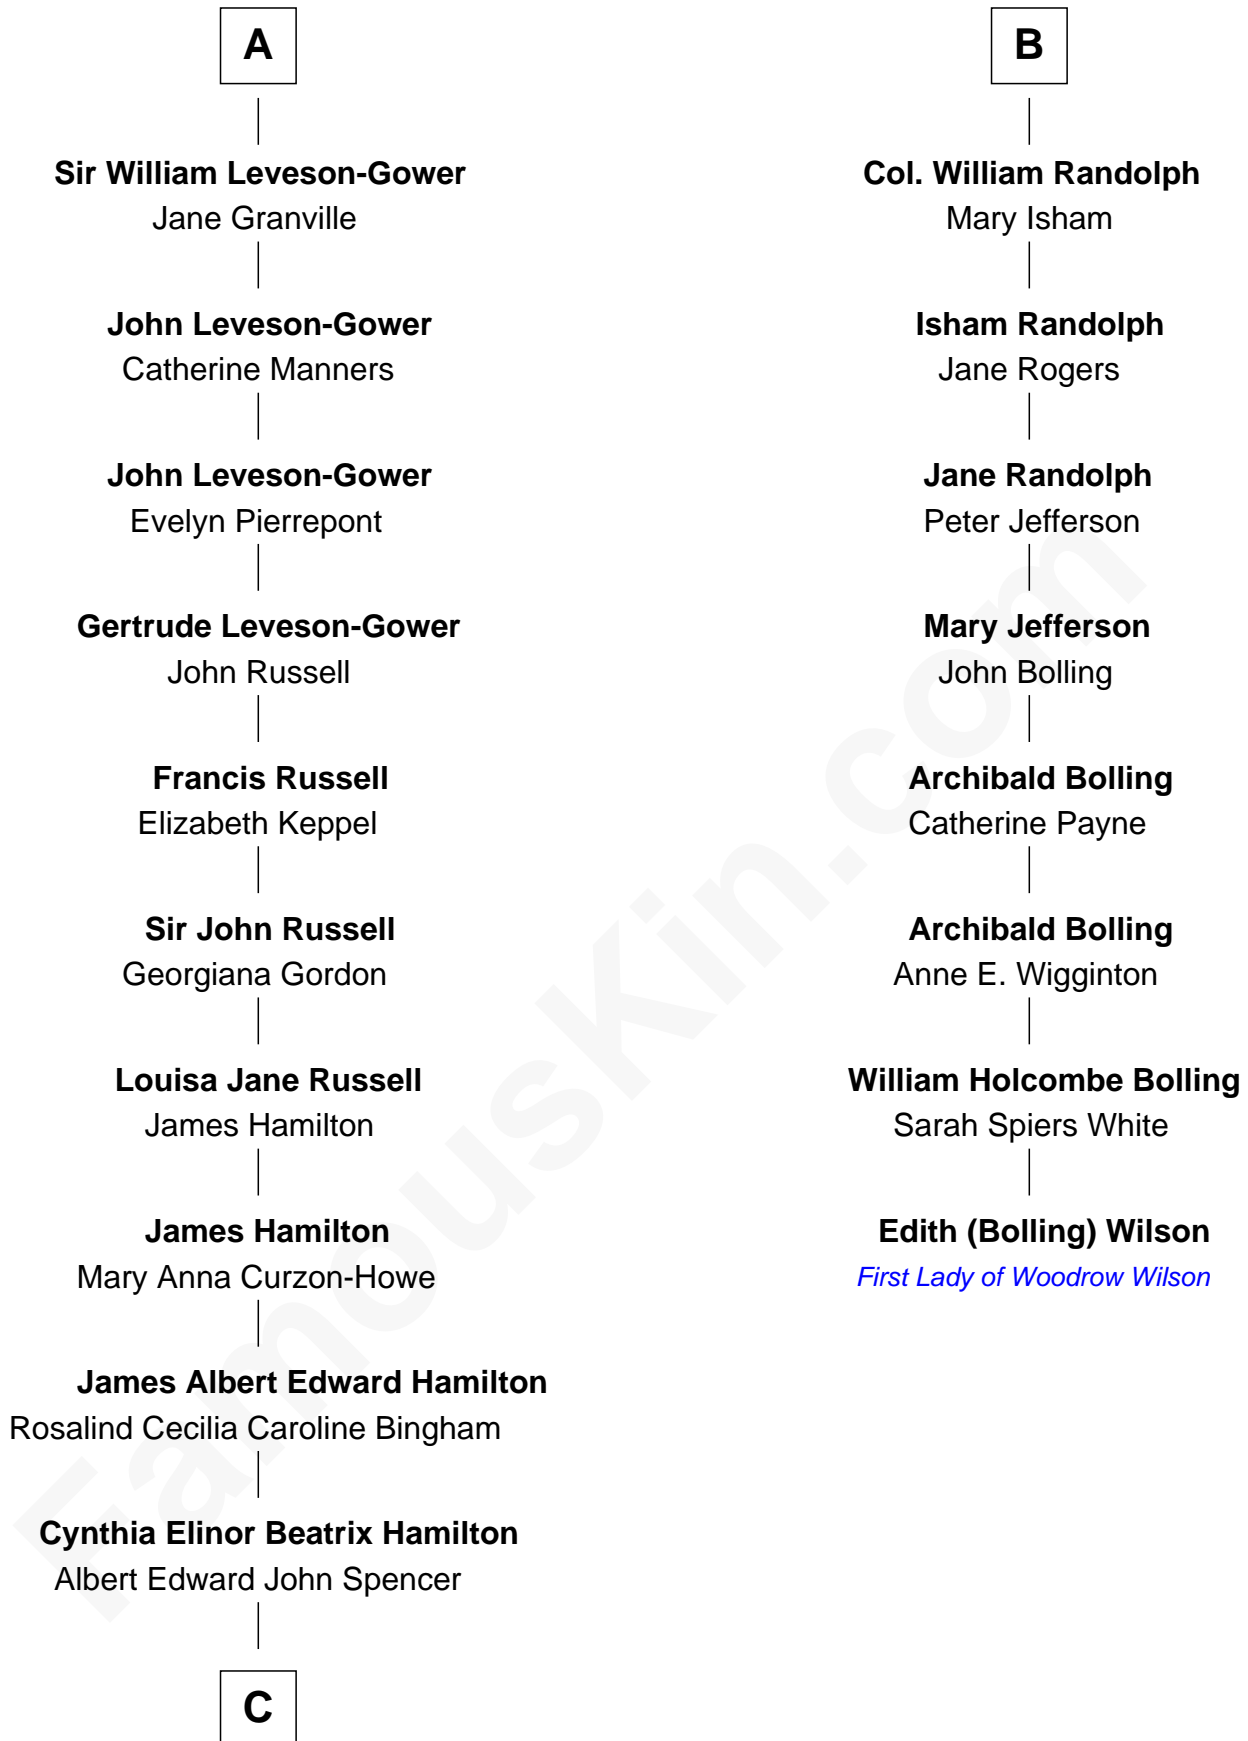

# FamousKin.com Relationship Chart of

**Prince Harry**  
*Duke of Sussex*

14th cousin 5 times removed of

**Edith (Bolling) Wilson**

*First Lady of President Woodrow Wilson*

**Katherine Howard**  
Sir Edward Neville

**C**

Edward John Spencer  
Frances Ruth Burke Roche

Princess Diana Frances Spencer  
Charles III, King of the United Kingdom

Prince Harry  
*Duke of Sussex*

FamousKin.com