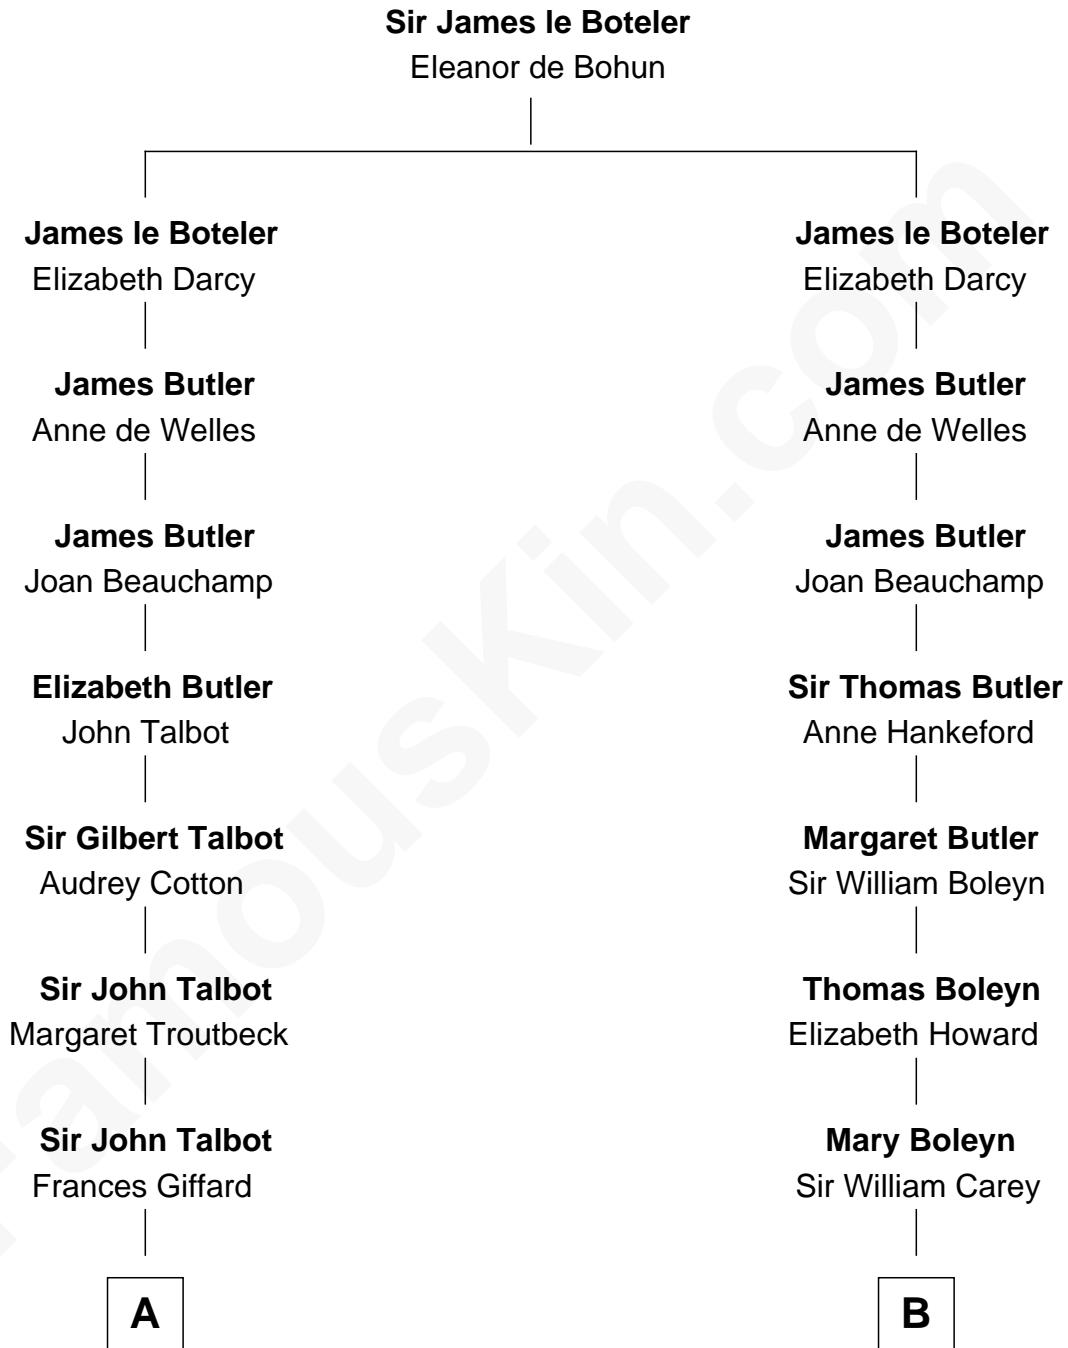

FamousKin.com
Relationship Chart of
Prince Harry
Duke of Sussex

18th cousin 2 times removed of
Edith (Bolling) Wilson
First Lady of President Woodrow Wilson

C

Elizabeth Bowes-Lyon

George VI, King of the United Kingdom

Elizabeth II, Queen of the United Kingdom

Prince Philip of Edinburgh

Charles III, King of the United Kingdom

Princess Diana Frances Spencer

Prince Harry

Duke of Sussex

D

William Holcombe Bolling

Sarah Spiers White

Edith (Bolling) Wilson

First Lady of Woodrow Wilson

FamousKin.com