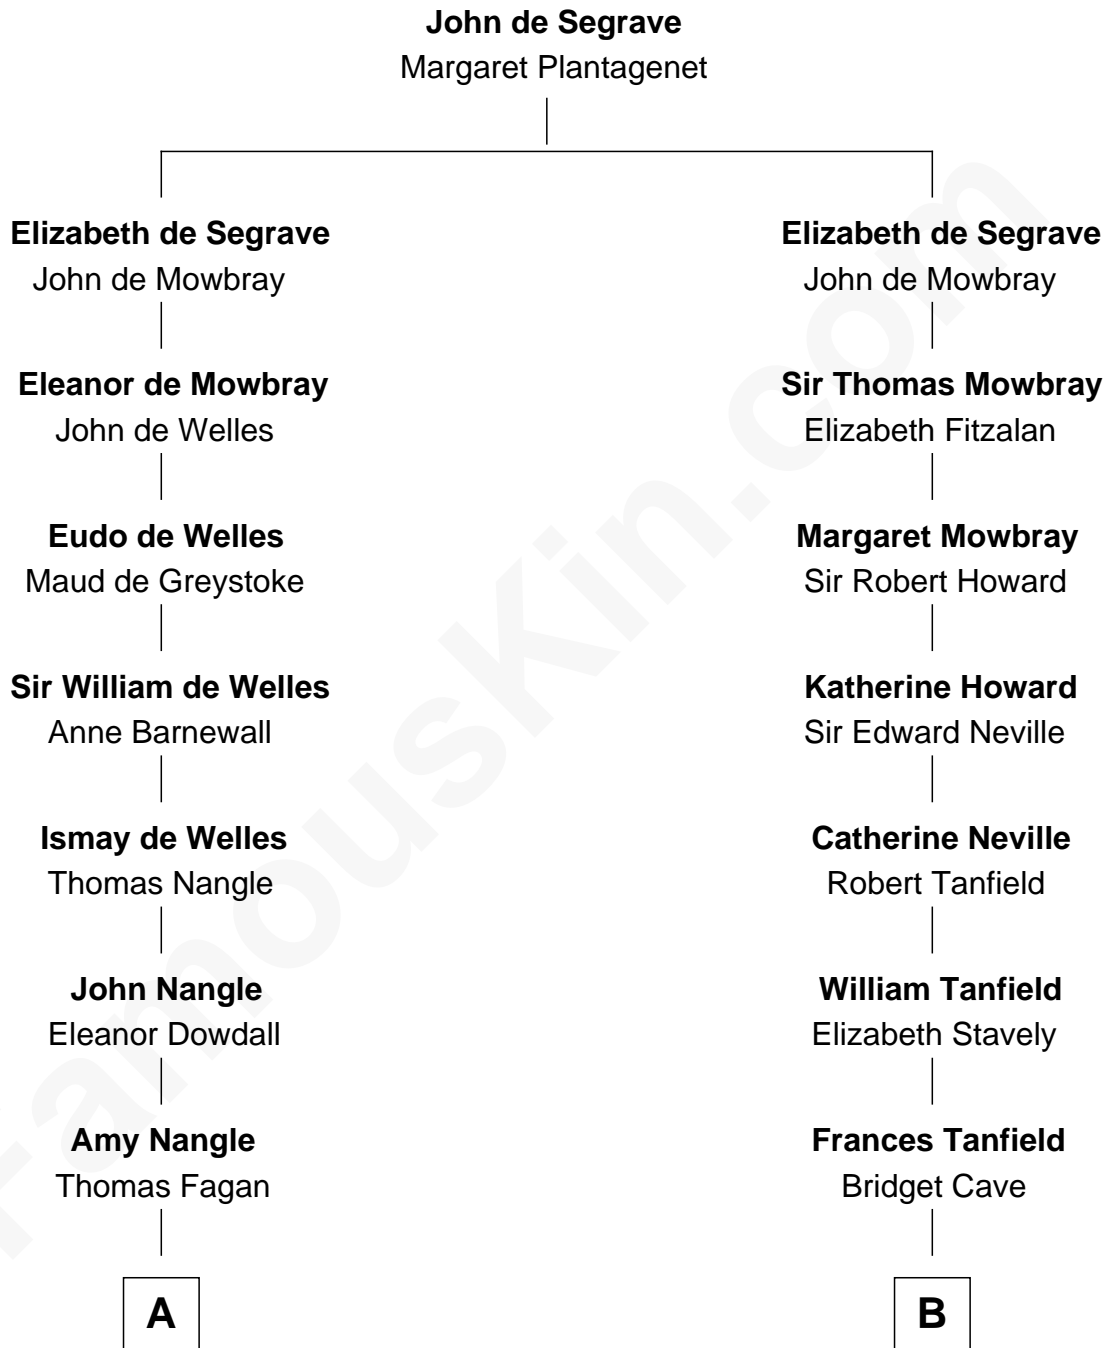

# FamousKin.com Relationship Chart of

**Prince Harry**  
*Duke of Sussex*

18th cousin 2 times removed of

**Edith (Bolling) Wilson**

*First Lady of President Woodrow Wilson*

**A**

**Richard Fagan**  
Cecily Holmes

**John Fagan**  
Alice Segrave

**John Fagan**  
Beale Knowles

**Christopher Fagan**  
Mary Nagle

**Patrick Fagan**  
Christiana FitzMaurice

**Christopher Alexander Fagan**  
Hyacinthe Gabrielle Varis

**Hyacinthe Gabrielle Fagan**  
Sir Richard Colley Wellesley

**Elizabeth Vincent**  
Richard Lane

**Dorothy Lane**  
William Randolph

**Richard Randolph**  
Elizabeth Ryland

**Col. William Randolph**  
Mary Isham

**Isham Randolph**  
Jane Rogers

**Jane Randolph**  
Peter Jefferson