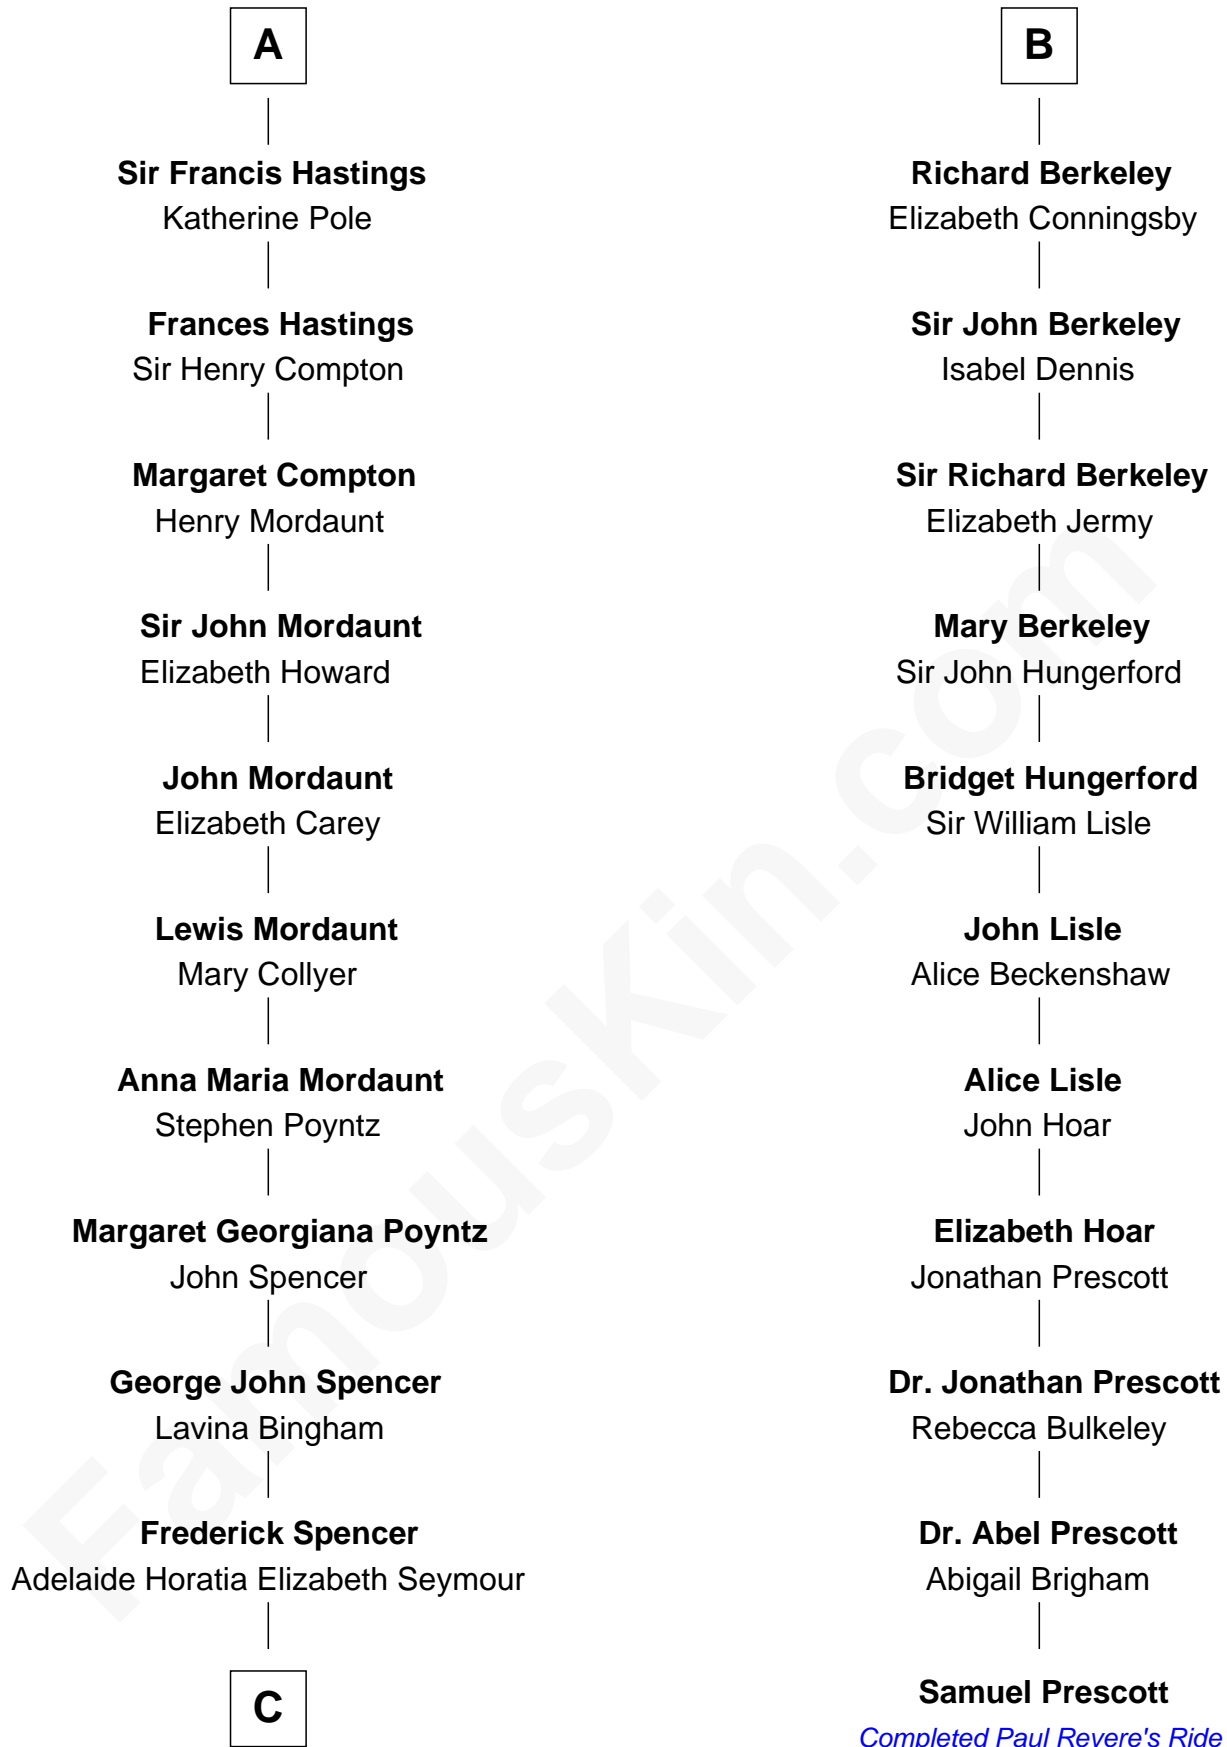

# FamousKin.com Relationship Chart of

**Prince Harry**  
*Duke of Sussex*

17th cousin 4 times removed of

**Samuel Prescott**

*Completed Paul Revere's Midnight Ride*

**C**

—  
**Charles Robert Spencer**

Margaret Baring

—  
**Albert Edward John Spencer**

Cynthia Elinor Beatrix Hamilton

—  
**Edward John Spencer**

Frances Ruth Burke Roche

—  
**Princess Diana Frances Spencer**

Charles III, King of the United Kingdom

—  
**Prince Harry**