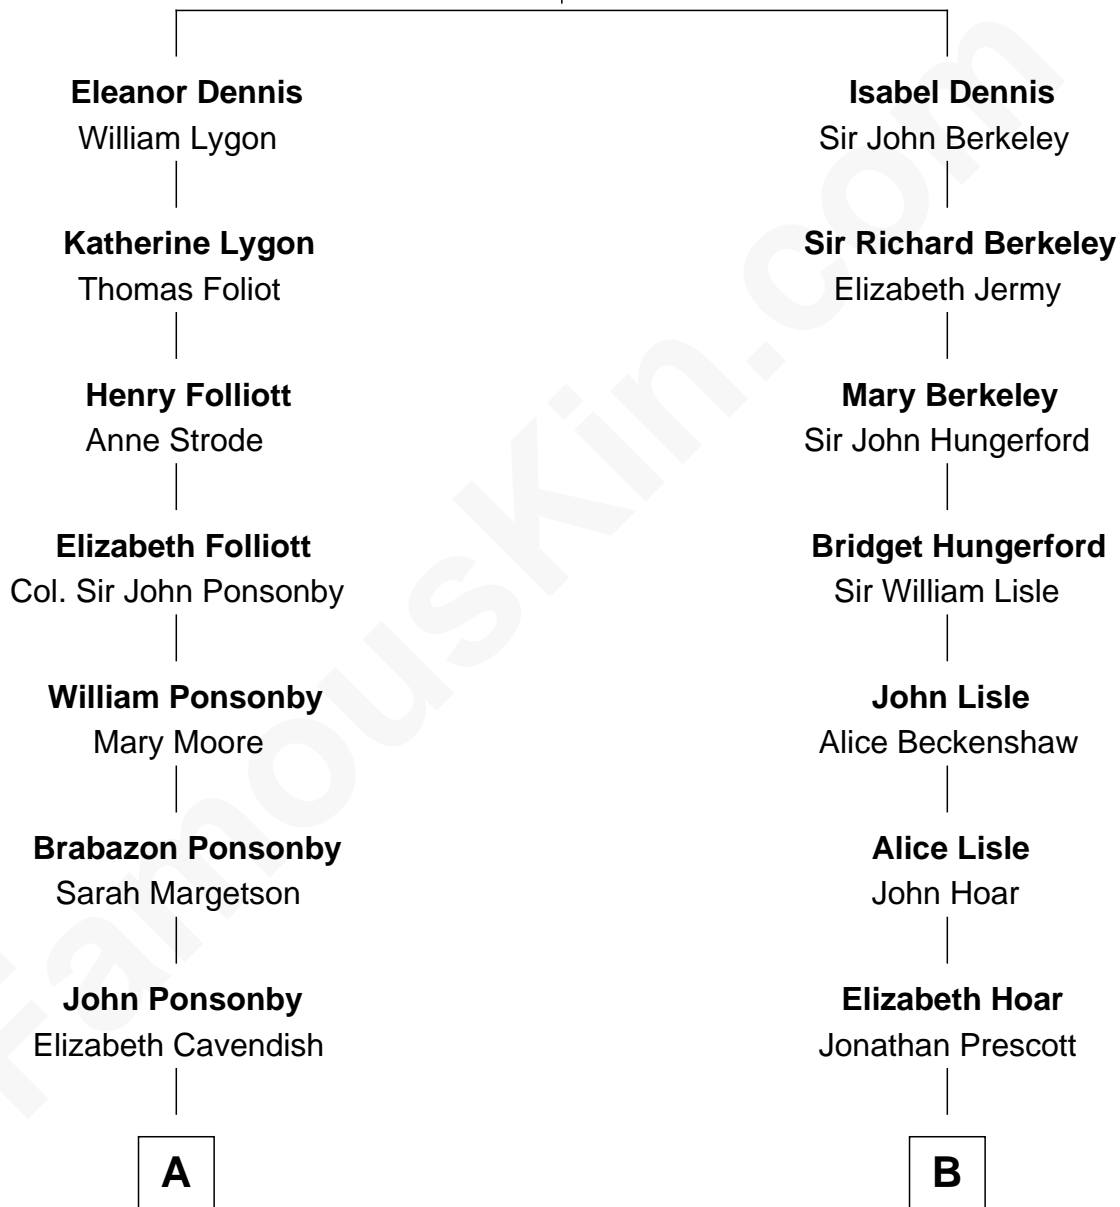

FamousKin.com Relationship Chart of

Prince Harry

Duke of Sussex

9th cousin 6 times removed of

Samuel Prescott

Completed Paul Revere's Midnight Ride

Sir William Dennis

Anne Berkeley

A

William Brabazon Ponsonby

Louisa Molesworth

Mary Elizabeth Ponsonby

Charles Grey

Elizabeth Grey

John Crocker Bulteel

Louisa Emily Charlotte Bulteel

Edward Charles Baring

Margaret Baring

Charles Robert Spencer

Albert Edward John Spencer

Cynthia Elinor Beatrix Hamilton

Edward John Spencer

Frances Ruth Burke Roche

Princess Diana Frances Spencer