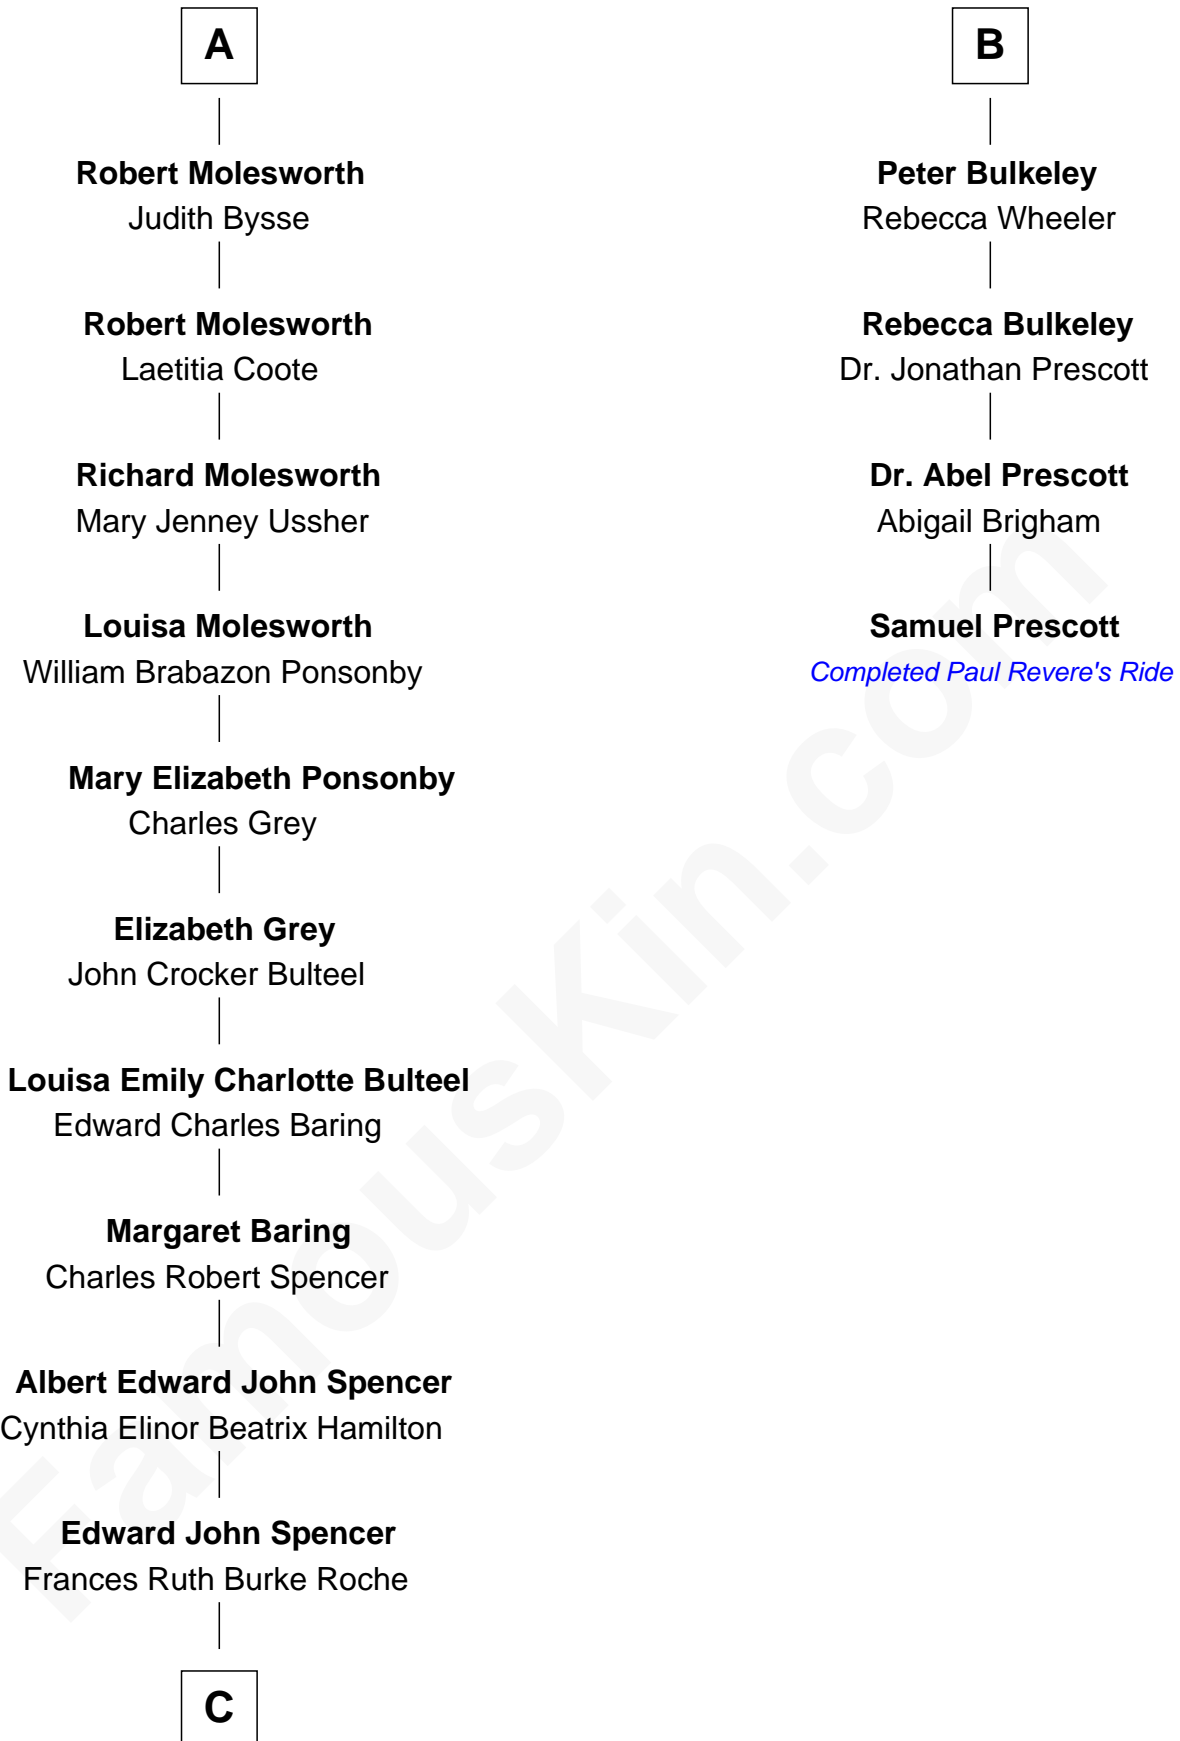

# FamousKin.com Relationship Chart of

**Prince Harry**  
*Duke of Sussex*

10th cousin 8 times removed of

**Samuel Prescott**

*Completed Paul Revere's Midnight Ride*

**Sir Robert Corbet**

Margaret - - - - -

**Sir Roger Corbet**

**Richard Charlton**

Elizabeth Mainwaring

**Anne Charlton**

Randall Grosvenor

**Elizabeth Grosvenor**

Thomas Bulkeley

**Rev. Edward Bulkeley**

Olive Irby

**Rev. Peter Bulkeley**

Jane Allen

**Rev. Edward Bulkeley**

Lucian - - - - -

**B**

**C**

**Princess Diana Frances Spencer**  
Charles III, King of the United Kingdom

**Prince Harry**  
*Duke of Sussex*