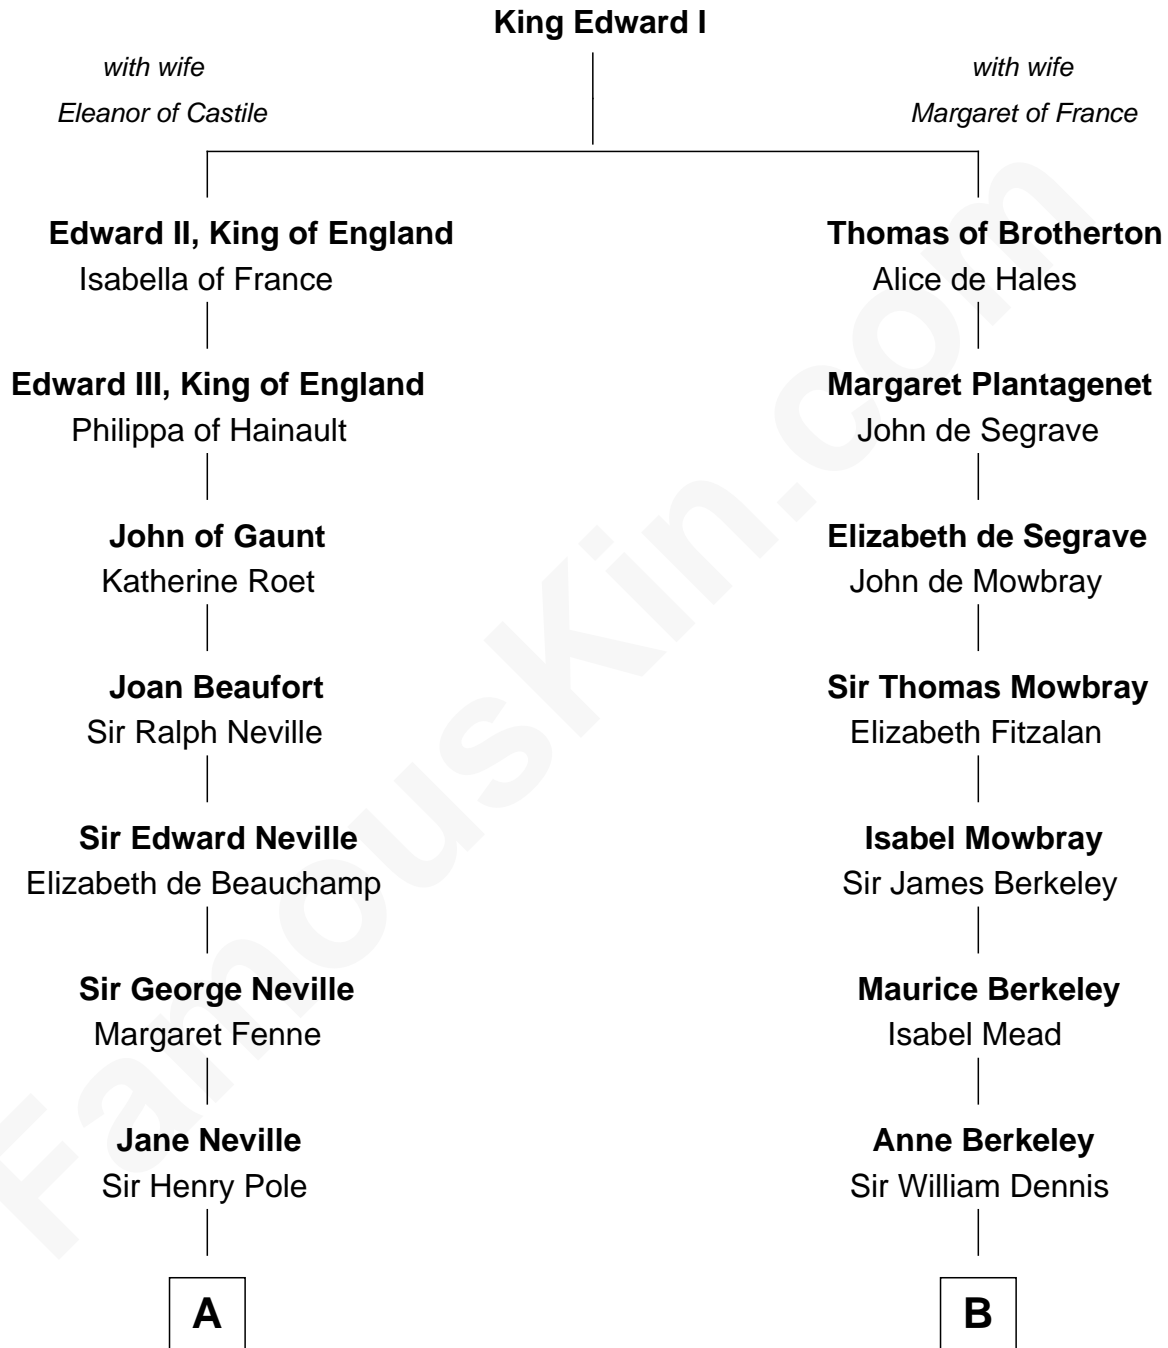

FamousKin.com Relationship Chart of

Prince Harry
Duke of Sussex

16th cousin 5 times removed of

Samuel Prescott

Completed Paul Revere's Midnight Ride

A

Katherine Pole
Sir Francis Hastings

Frances Hastings
Sir Henry Compton