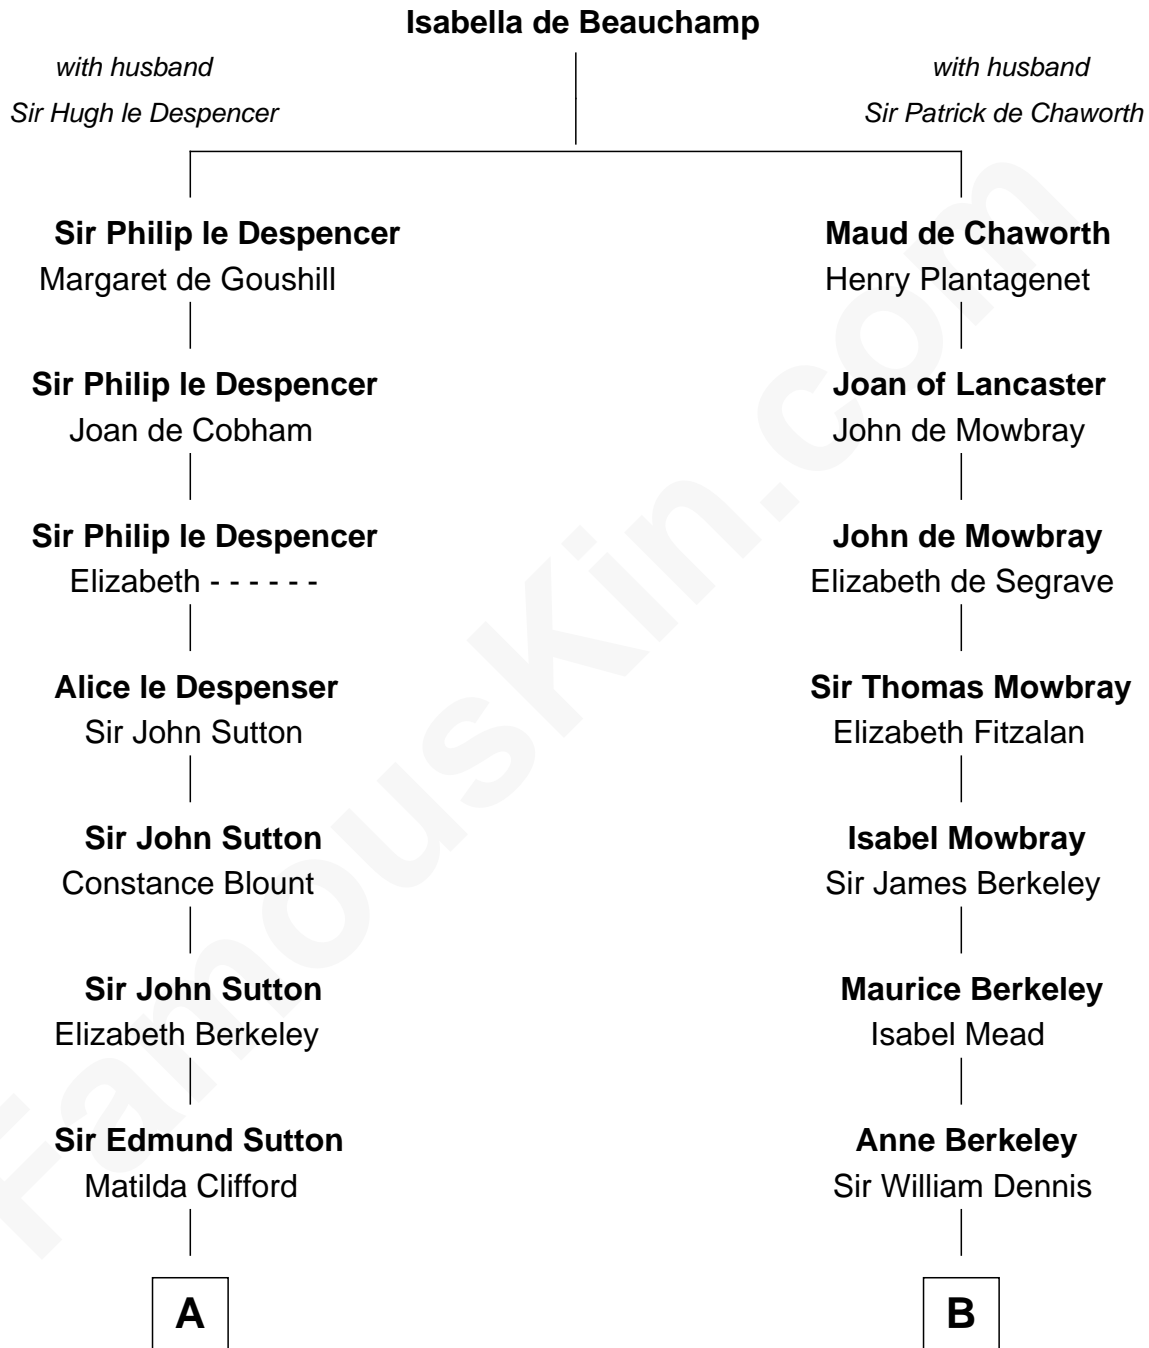

FamousKin.com Relationship Chart of

Prince Harry
Duke of Sussex

16th cousin 5 times removed of

Samuel Prescott

Completed Paul Revere's Midnight Ride

C

—
Charles Robert Spencer

Margaret Baring

—
Albert Edward John Spencer

Cynthia Elinor Beatrix Hamilton

—
Edward John Spencer

Frances Ruth Burke Roche

—
Princess Diana Frances Spencer

Charles III, King of the United Kingdom

—
Prince Harry

Duke of Sussex