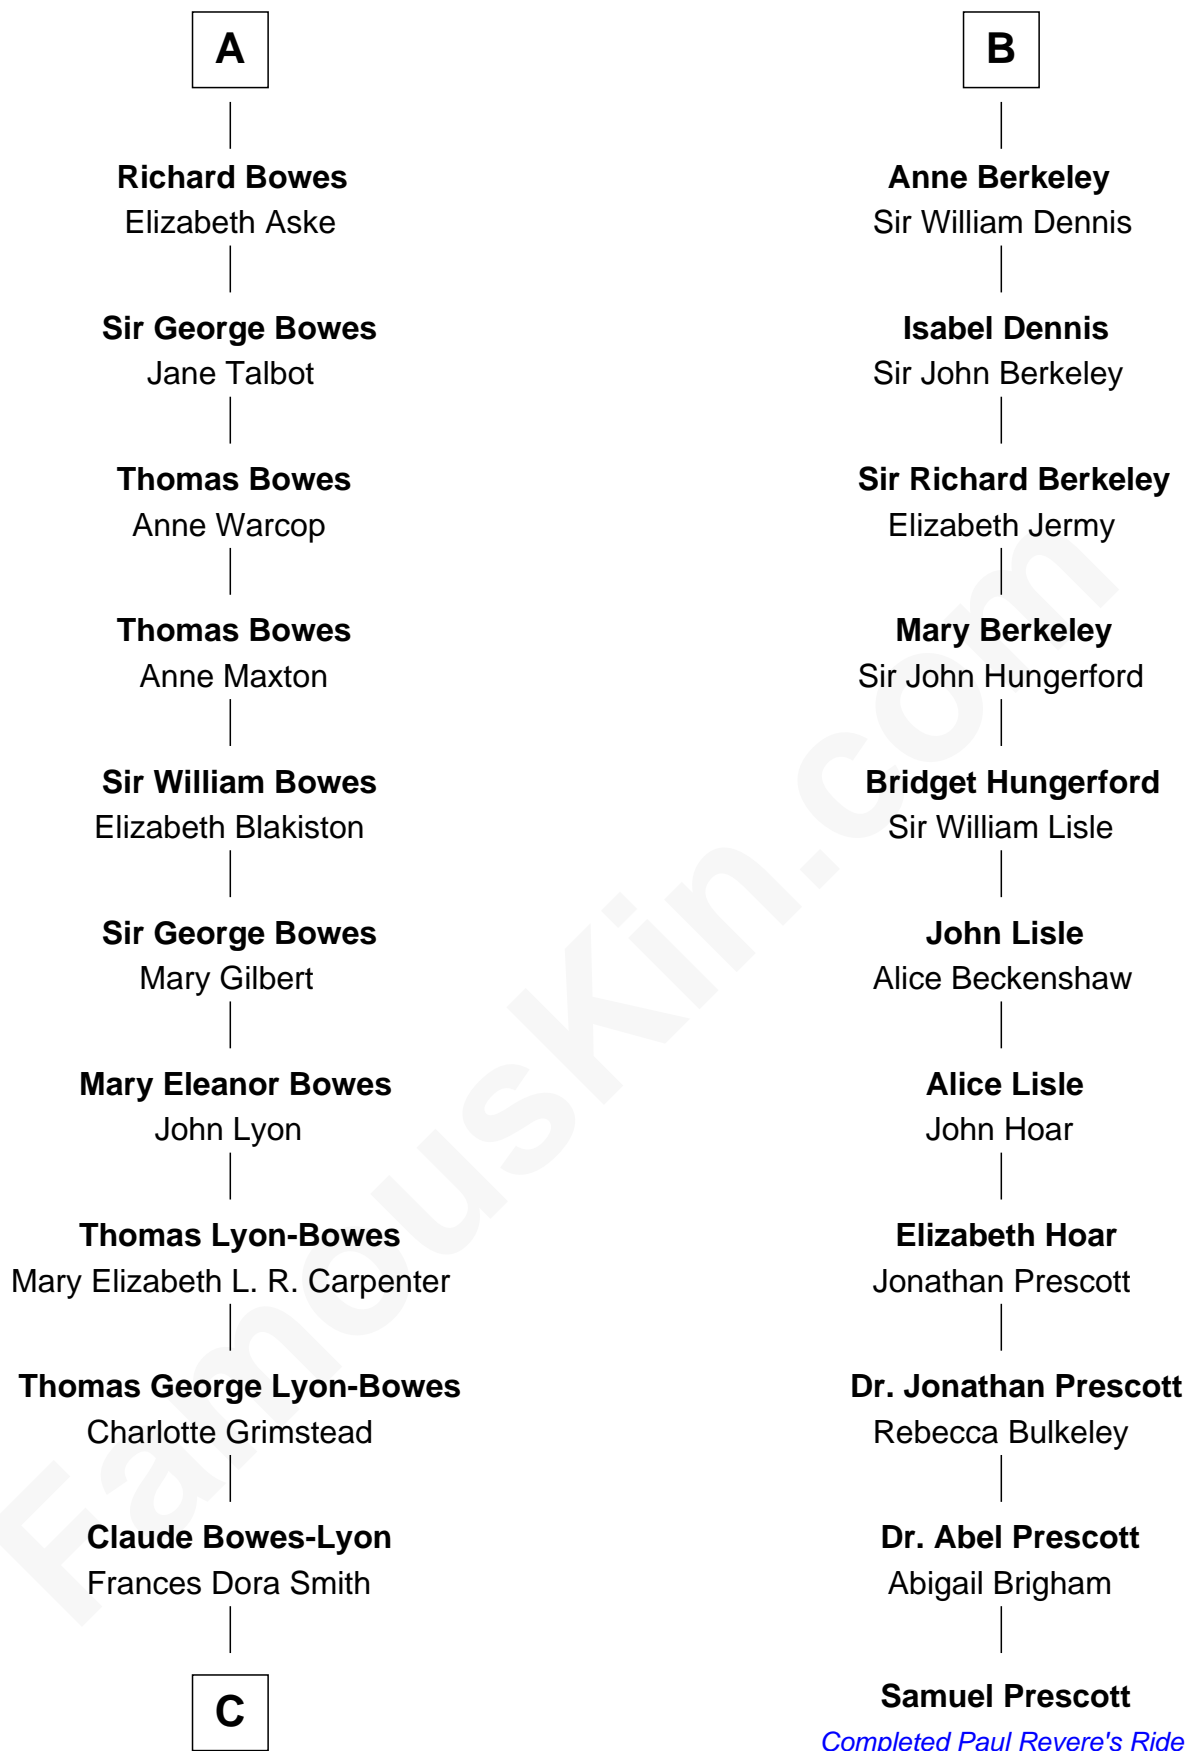

# FamousKin.com Relationship Chart of

**Prince Harry**  
*Duke of Sussex*

17th cousin 4 times removed of

**Samuel Prescott**

*Completed Paul Revere's Midnight Ride*

**C**

**Claude George Bowes-Lyon**  
Cecilia Nina Cavendish-Bentinck

**Elizabeth Bowes-Lyon**  
George VI, King of the United Kingdom

**Elizabeth II, Queen of the United Kingdom**  
Prince Philip of Edinburgh

**Charles III, King of the United Kingdom**  
Princess Diana Frances Spencer

**Prince Harry**  
*Duke of Sussex*