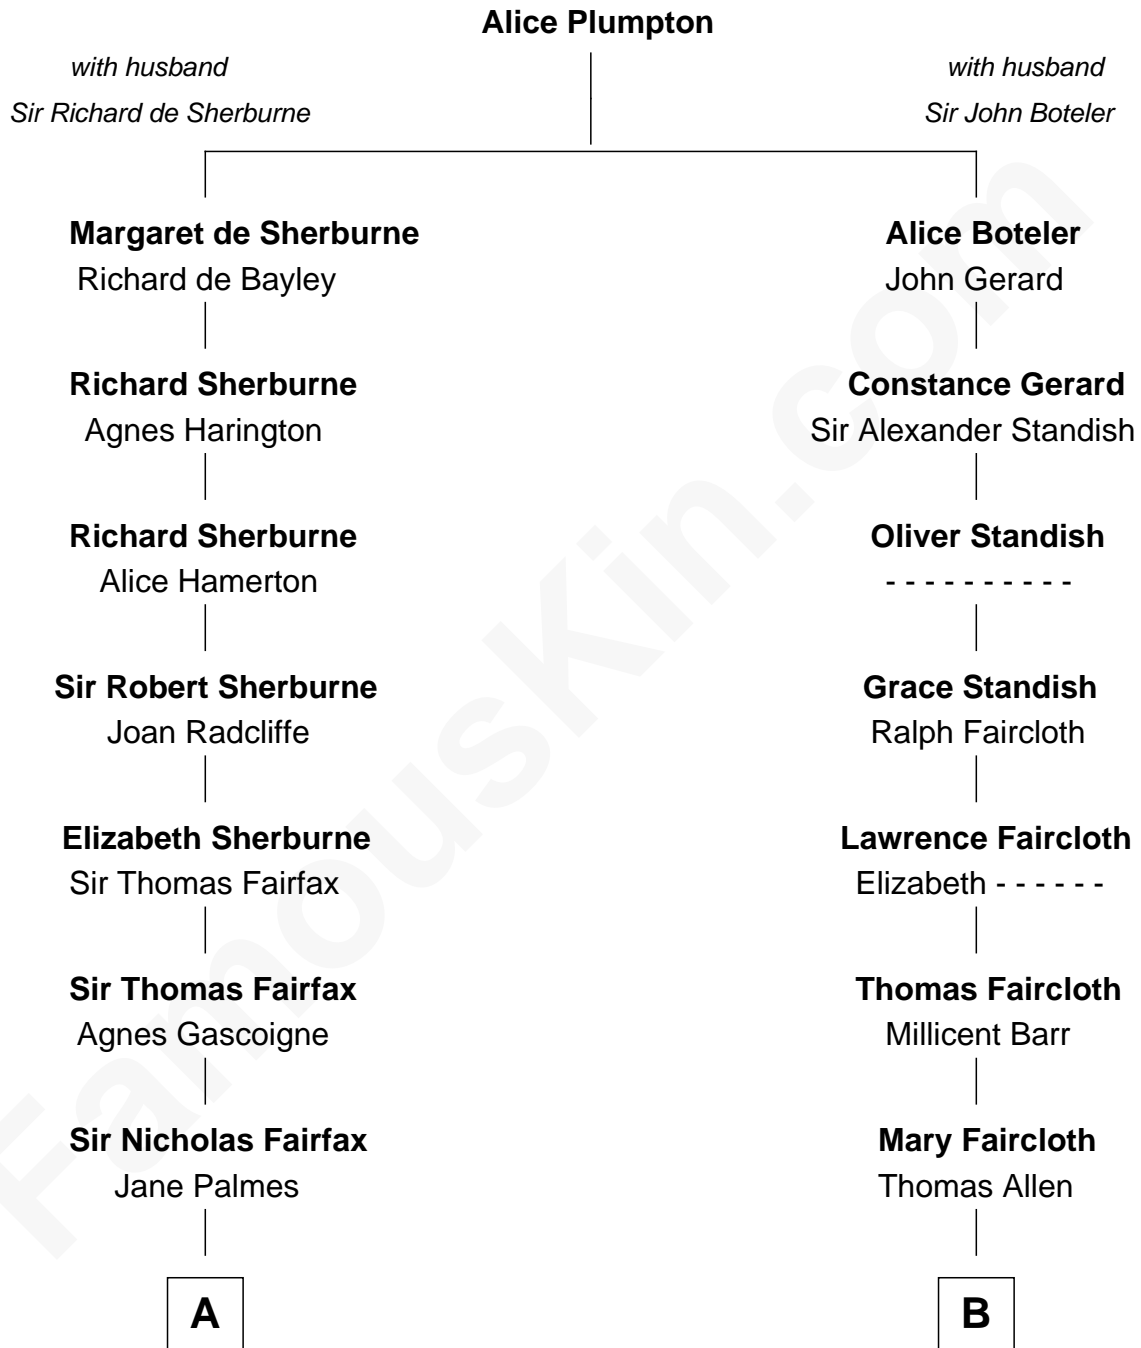

# FamousKin.com Relationship Chart of

**Prince Harry**  
*Duke of Sussex*

12th cousin 9 times removed of

**Samuel Prescott**

*Completed Paul Revere's Midnight Ride*

**C**

—  
**Charles Robert Spencer**

Margaret Baring

—  
**Albert Edward John Spencer**

Cynthia Elinor Beatrix Hamilton

—  
**Edward John Spencer**

Frances Ruth Burke Roche

—  
**Princess Diana Frances Spencer**

Charles III, King of the United Kingdom

—  
**Prince Harry**

*Duke of Sussex*

FamousKin.com