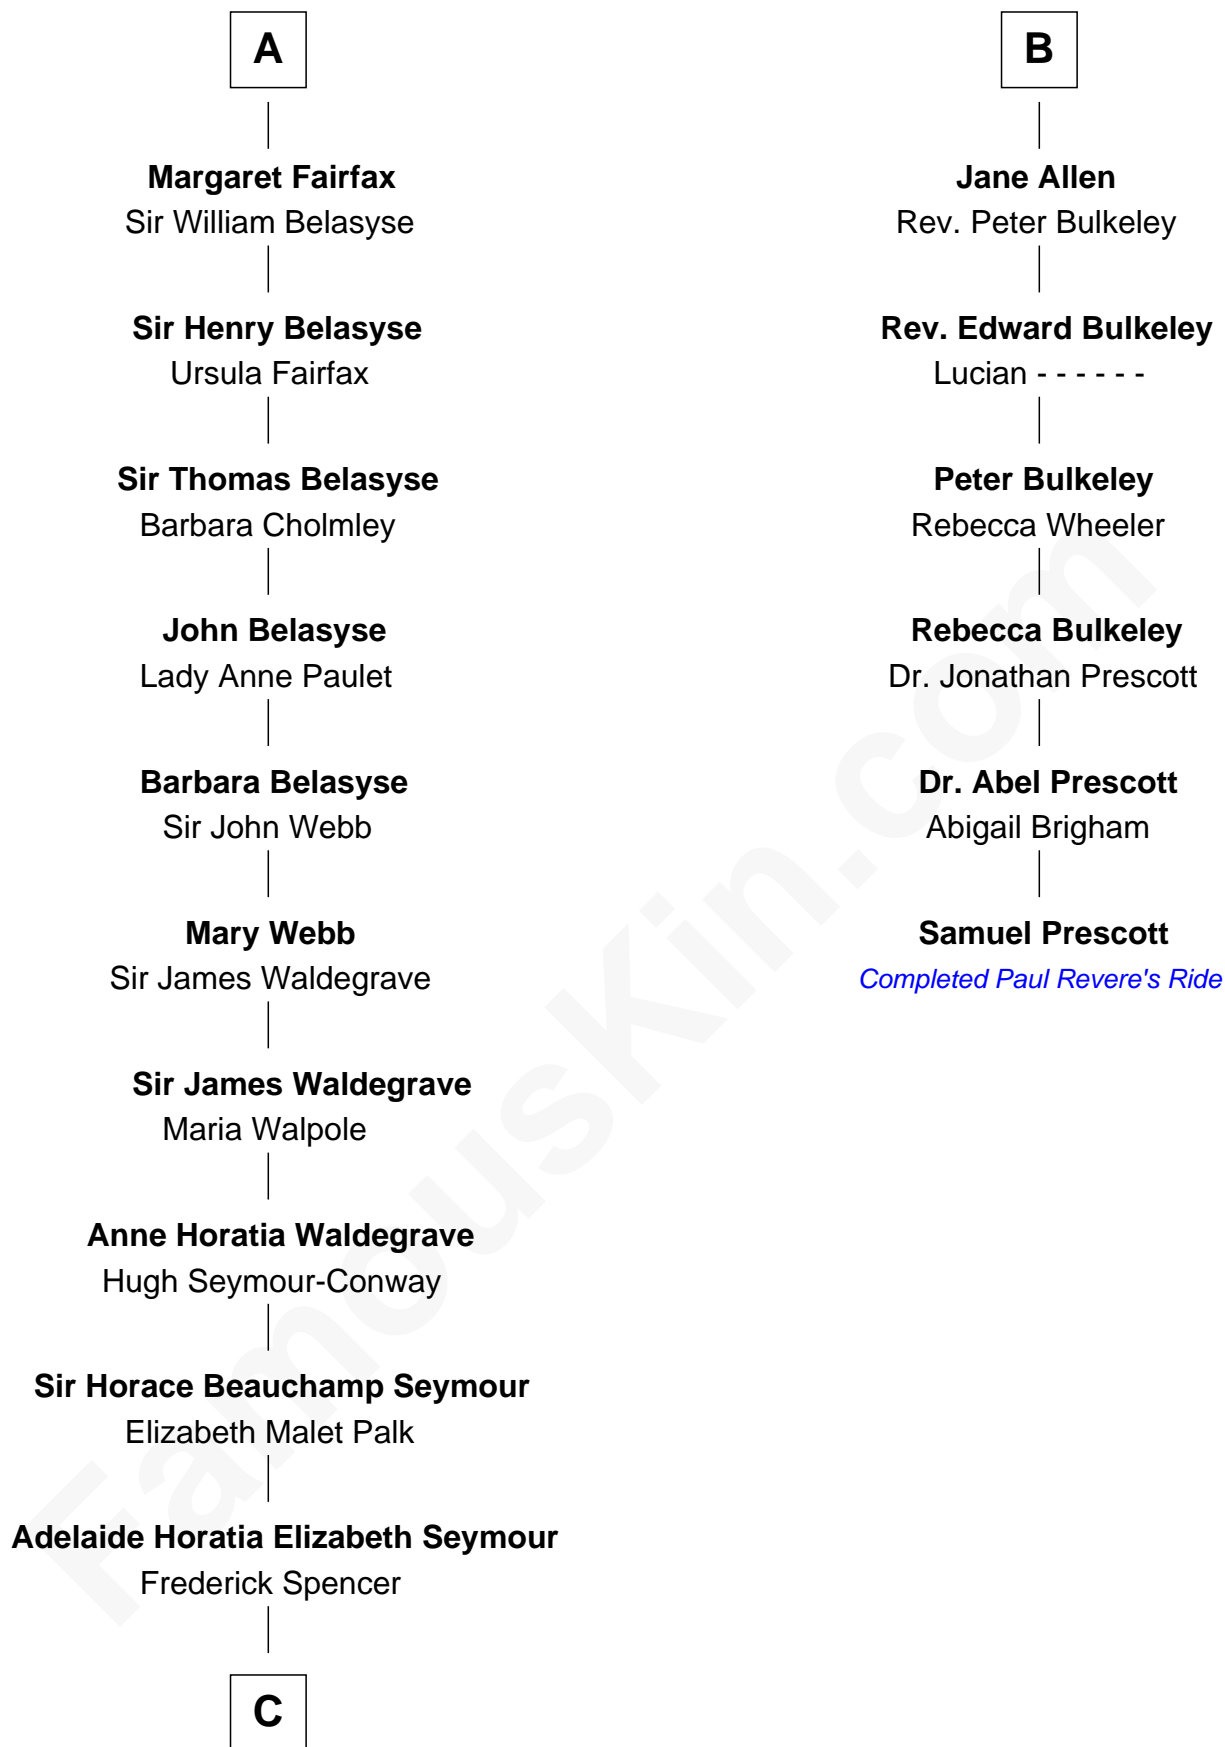

# FamousKin.com Relationship Chart of

**Prince Harry**  
*Duke of Sussex*

12th cousin 9 times removed of

**Samuel Prescott**

*Completed Paul Revere's Midnight Ride*

**C**

—  
**Charles Robert Spencer**

Margaret Baring

—  
**Albert Edward John Spencer**

Cynthia Elinor Beatrix Hamilton

—  
**Edward John Spencer**

Frances Ruth Burke Roche

—  
**Princess Diana Frances Spencer**

Charles III, King of the United Kingdom

—  
**Prince Harry**