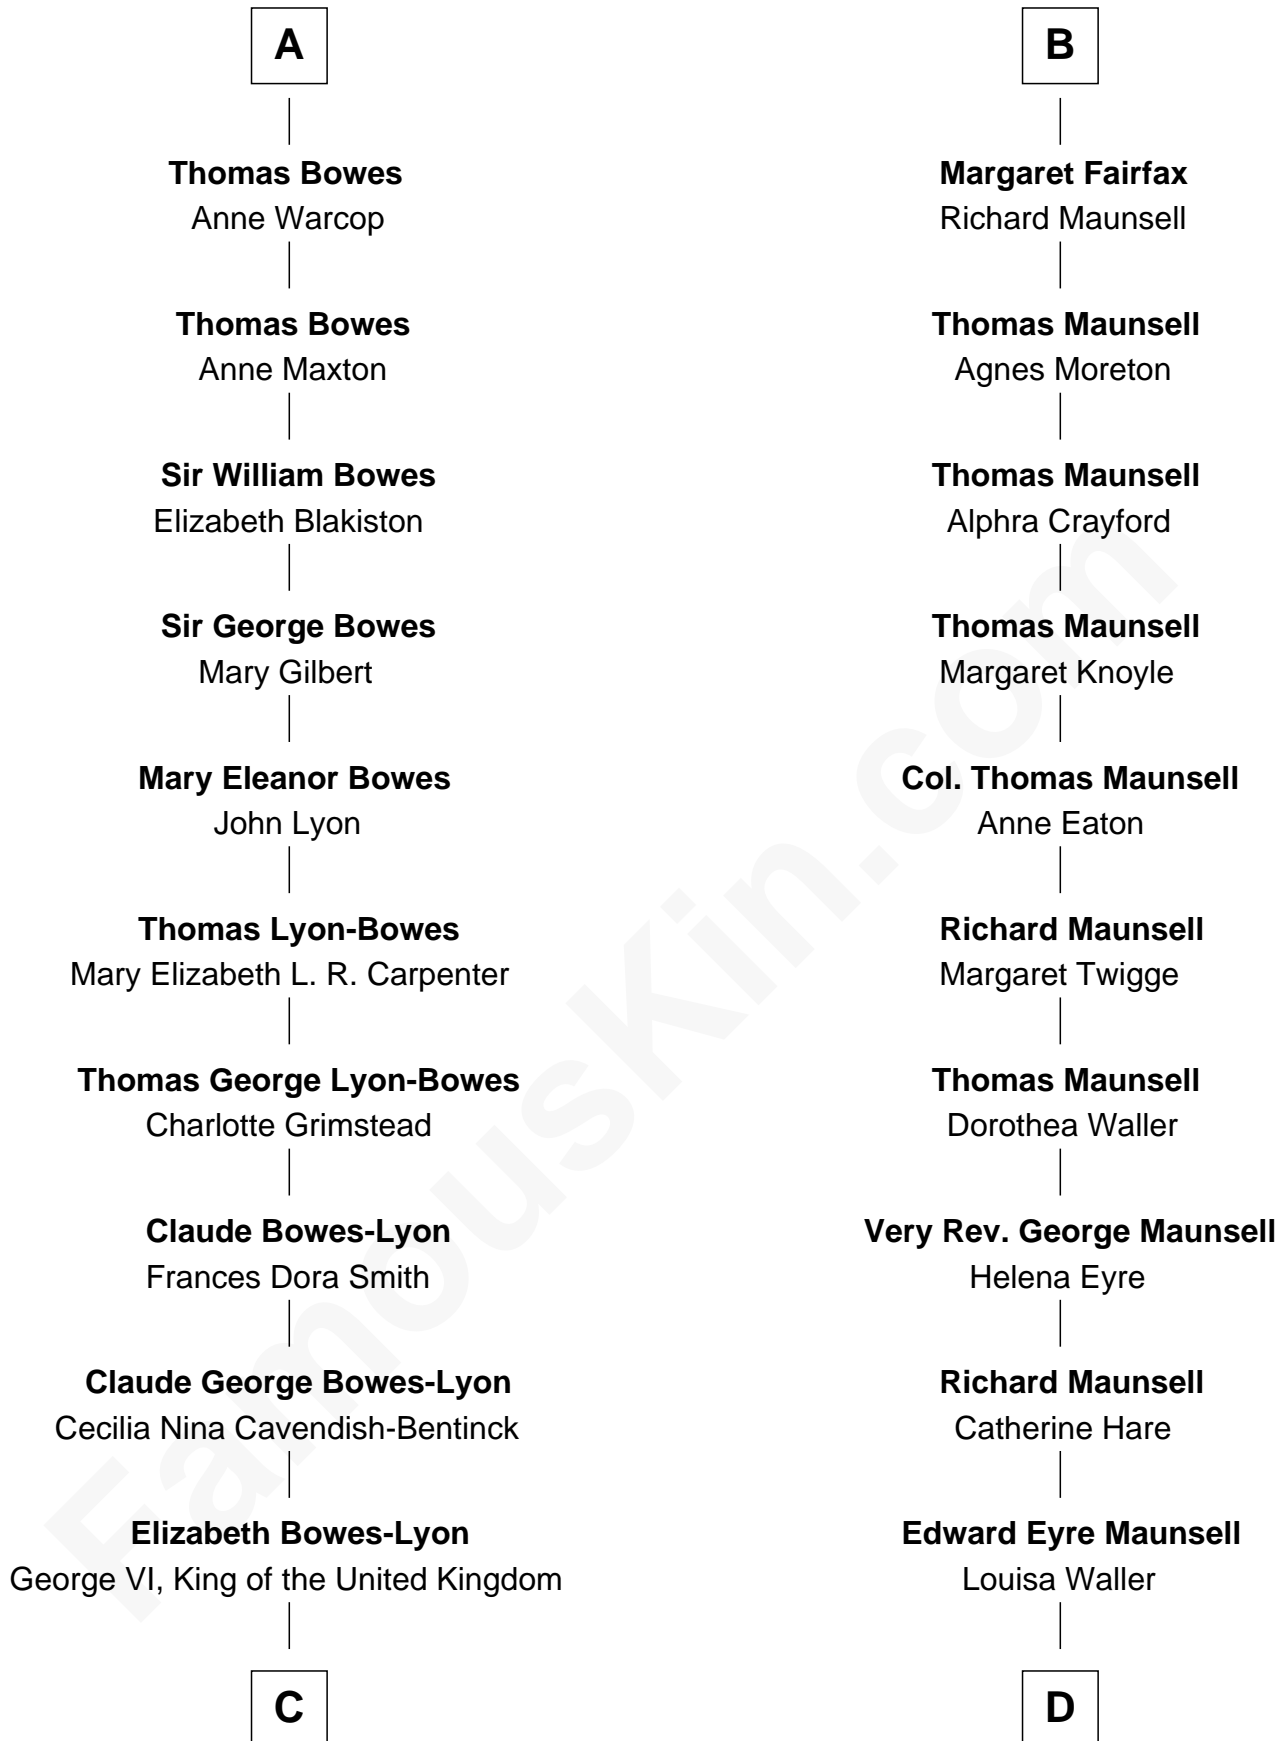

**FamousKin.com**  
**Relationship Chart of**  
**Prince Harry**  
*Duke of Sussex*

19th cousin 2 times removed of  
**Phoebe Waller-Bridge**  
*Theatre, TV and Movie Actress*

**Sir Thomas de Beauchamp**  
 Katherine de Mortimer

**C**

**Elizabeth II, Queen of the United Kingdom**

Prince Philip of Edinburgh

**Charles III, King of the United Kingdom**

Princess Diana Frances Spencer

**Prince Harry**

*Duke of Sussex*

**D**