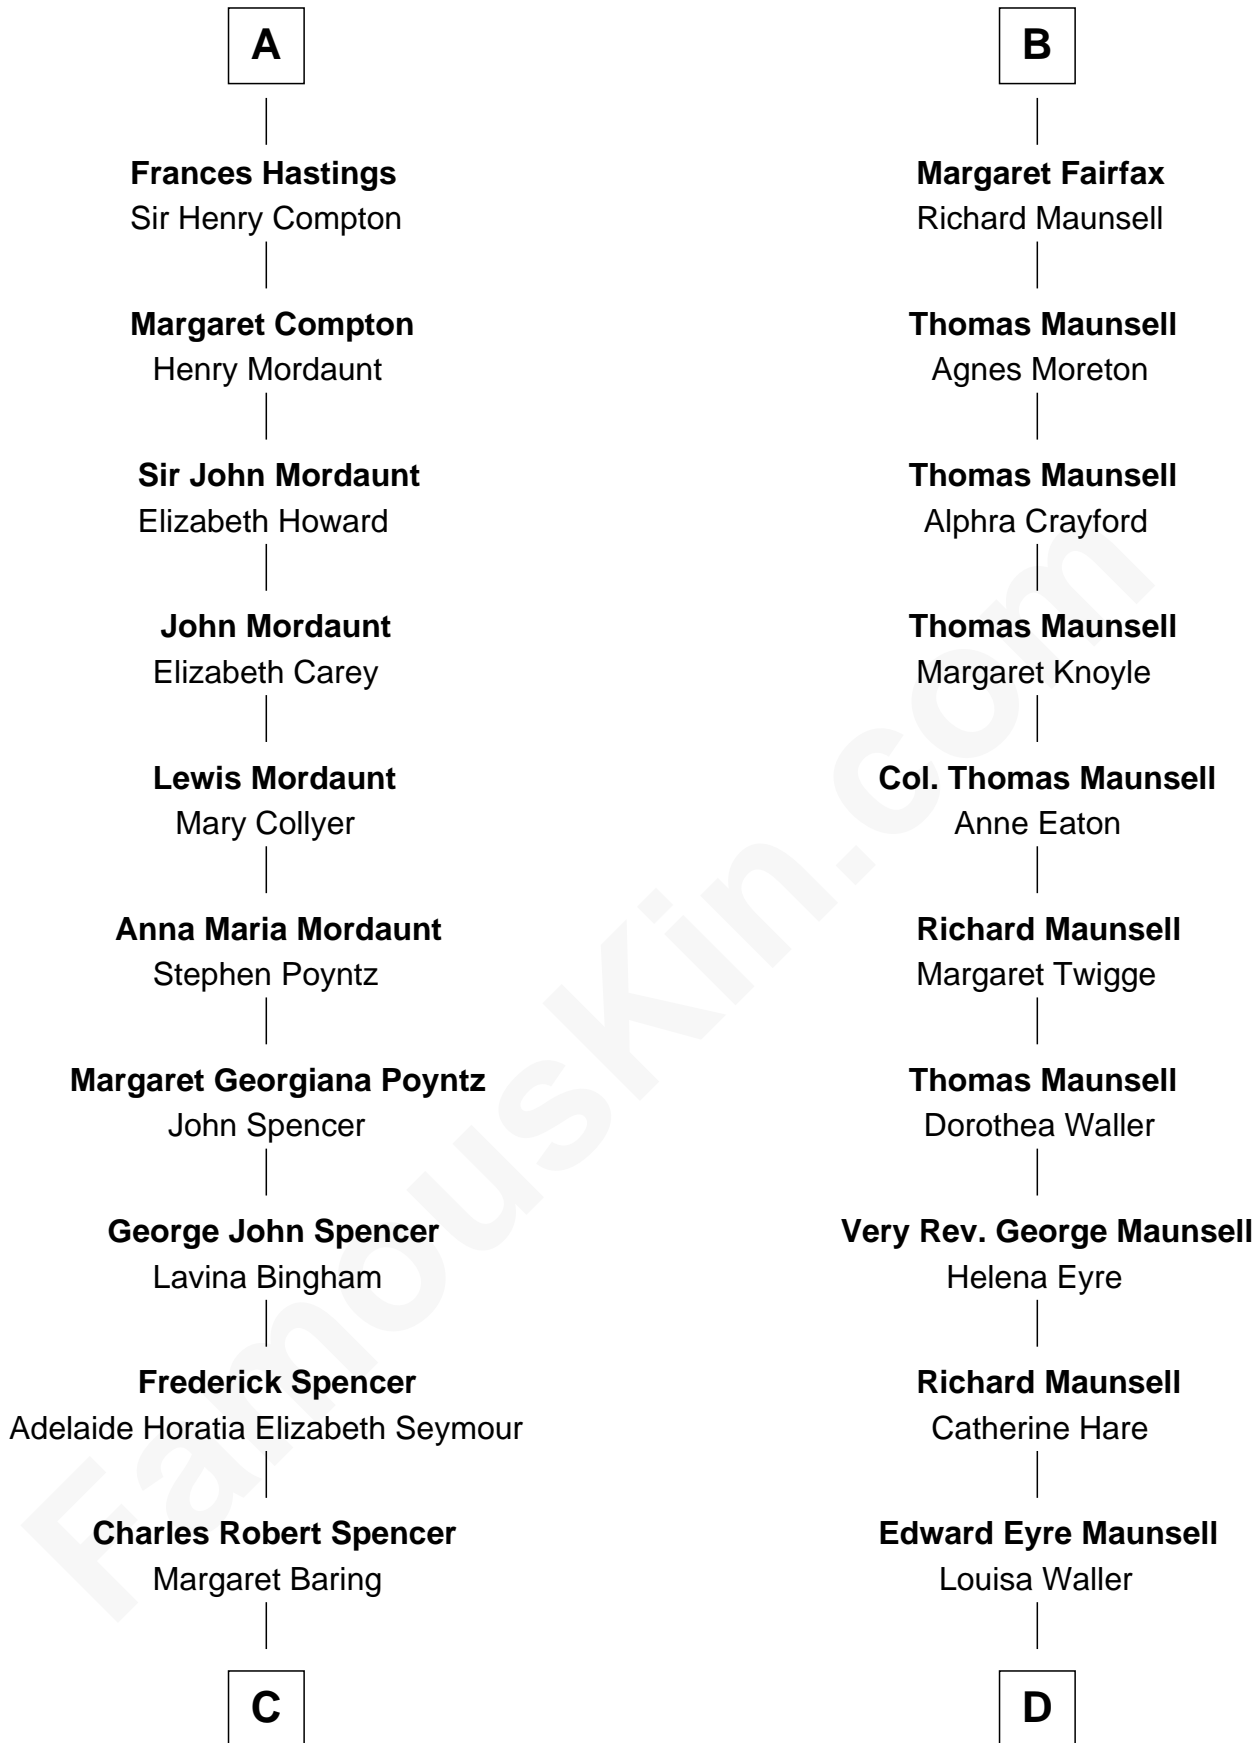

FamousKin.com
Relationship Chart of
Prince Harry
Duke of Sussex

20th cousin 1 time removed of
Phoebe Waller-Bridge
Theatre, TV and Movie Actress

C

Albert Edward John Spencer
Cynthia Elinor Beatrix Hamilton