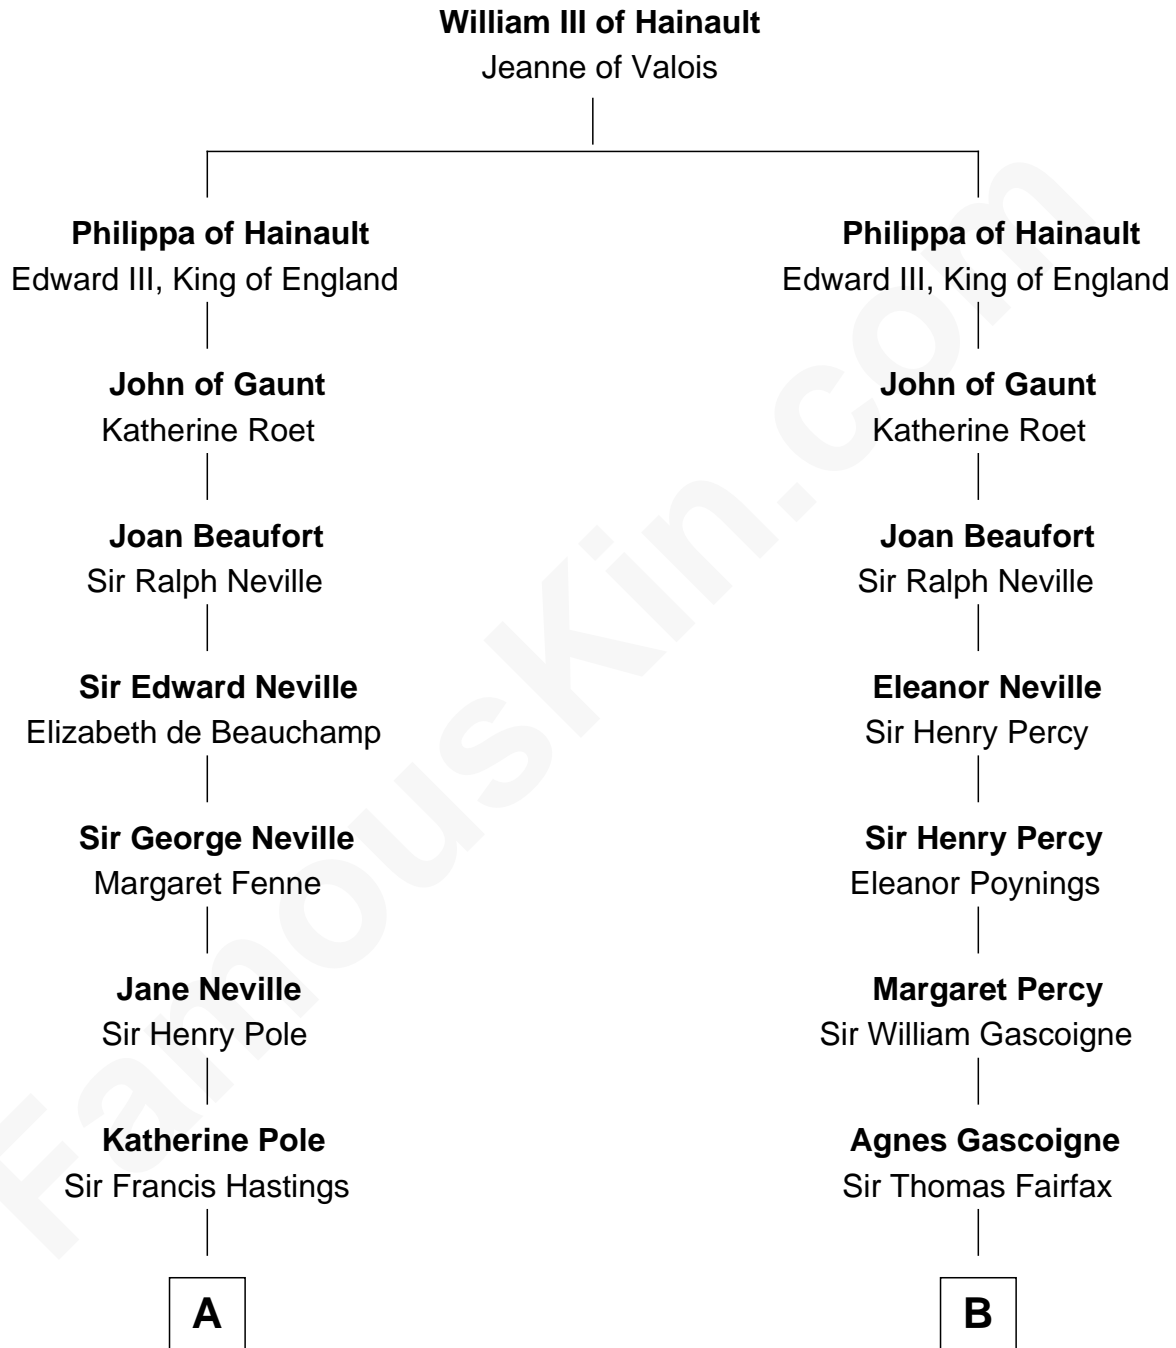

FamousKin.com
Relationship Chart of
Prince Harry
Duke of Sussex

20th cousin 1 time removed of
Phoebe Waller-Bridge
Theatre, TV and Movie Actress

C

Albert Edward John Spencer
Cynthia Elinor Beatrix Hamilton

Edward John Spencer
Frances Ruth Burke Roche

Princess Diana Frances Spencer
Charles III, King of the United Kingdom

Prince Harry
Duke of Sussex

D

Florence Catherine Maunsell
Rev. Theodosius Cotterell Henry Ward-Boughton-Leigh