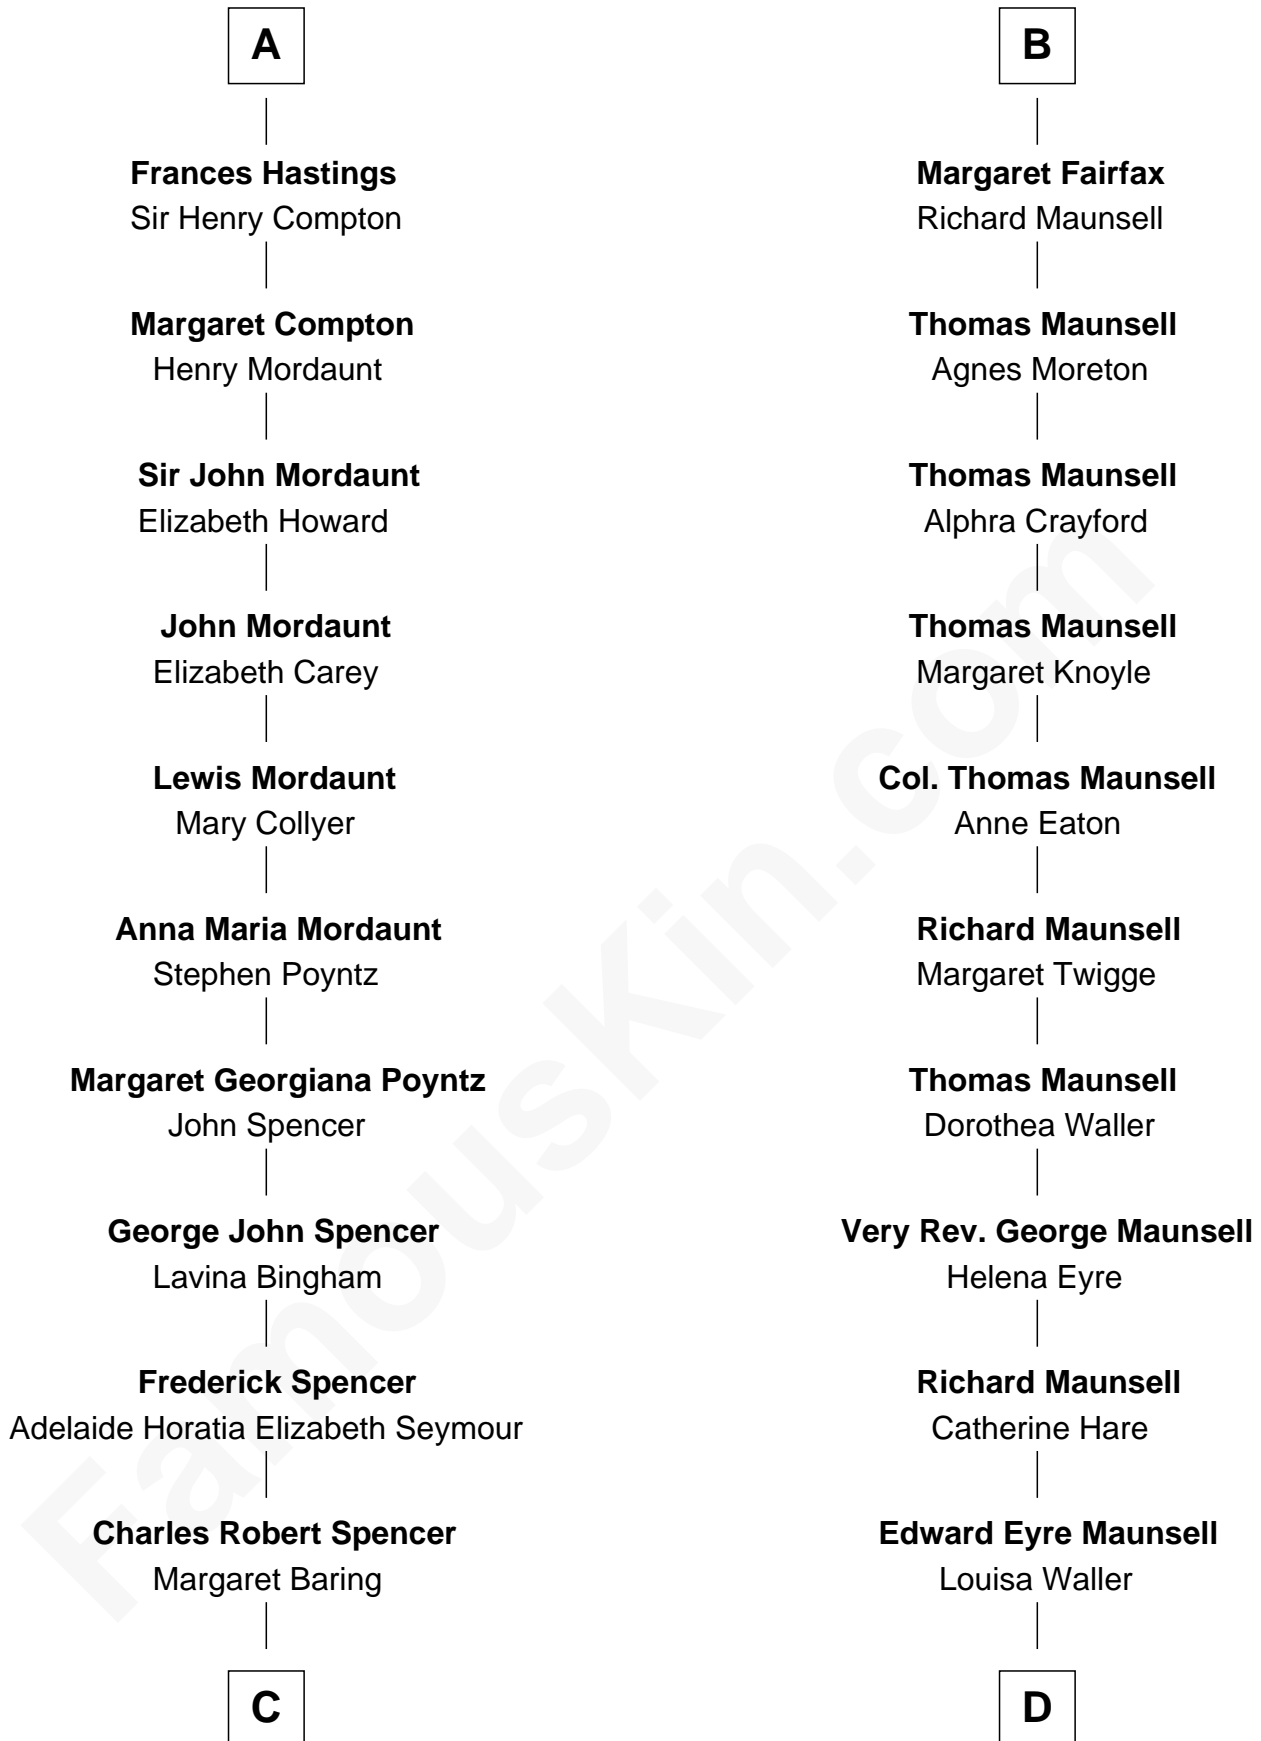

# FamousKin.com Relationship Chart of

**Prince Harry**  
*Duke of Sussex*

20th cousin 1 time removed of

**Phoebe Waller-Bridge**  
*Theatre, TV and Movie Actress*

**C**

**Albert Edward John Spencer**  
Cynthia Elinor Beatrix Hamilton

**Edward John Spencer**  
Frances Ruth Burke Roche

**Princess Diana Frances Spencer**  
Charles III, King of the United Kingdom

**Prince Harry**  
*Duke of Sussex*

**D**

**Florence Catherine Maunsell**  
Rev. Theodosius Cotterell Henry Ward-Boughton-Leigh