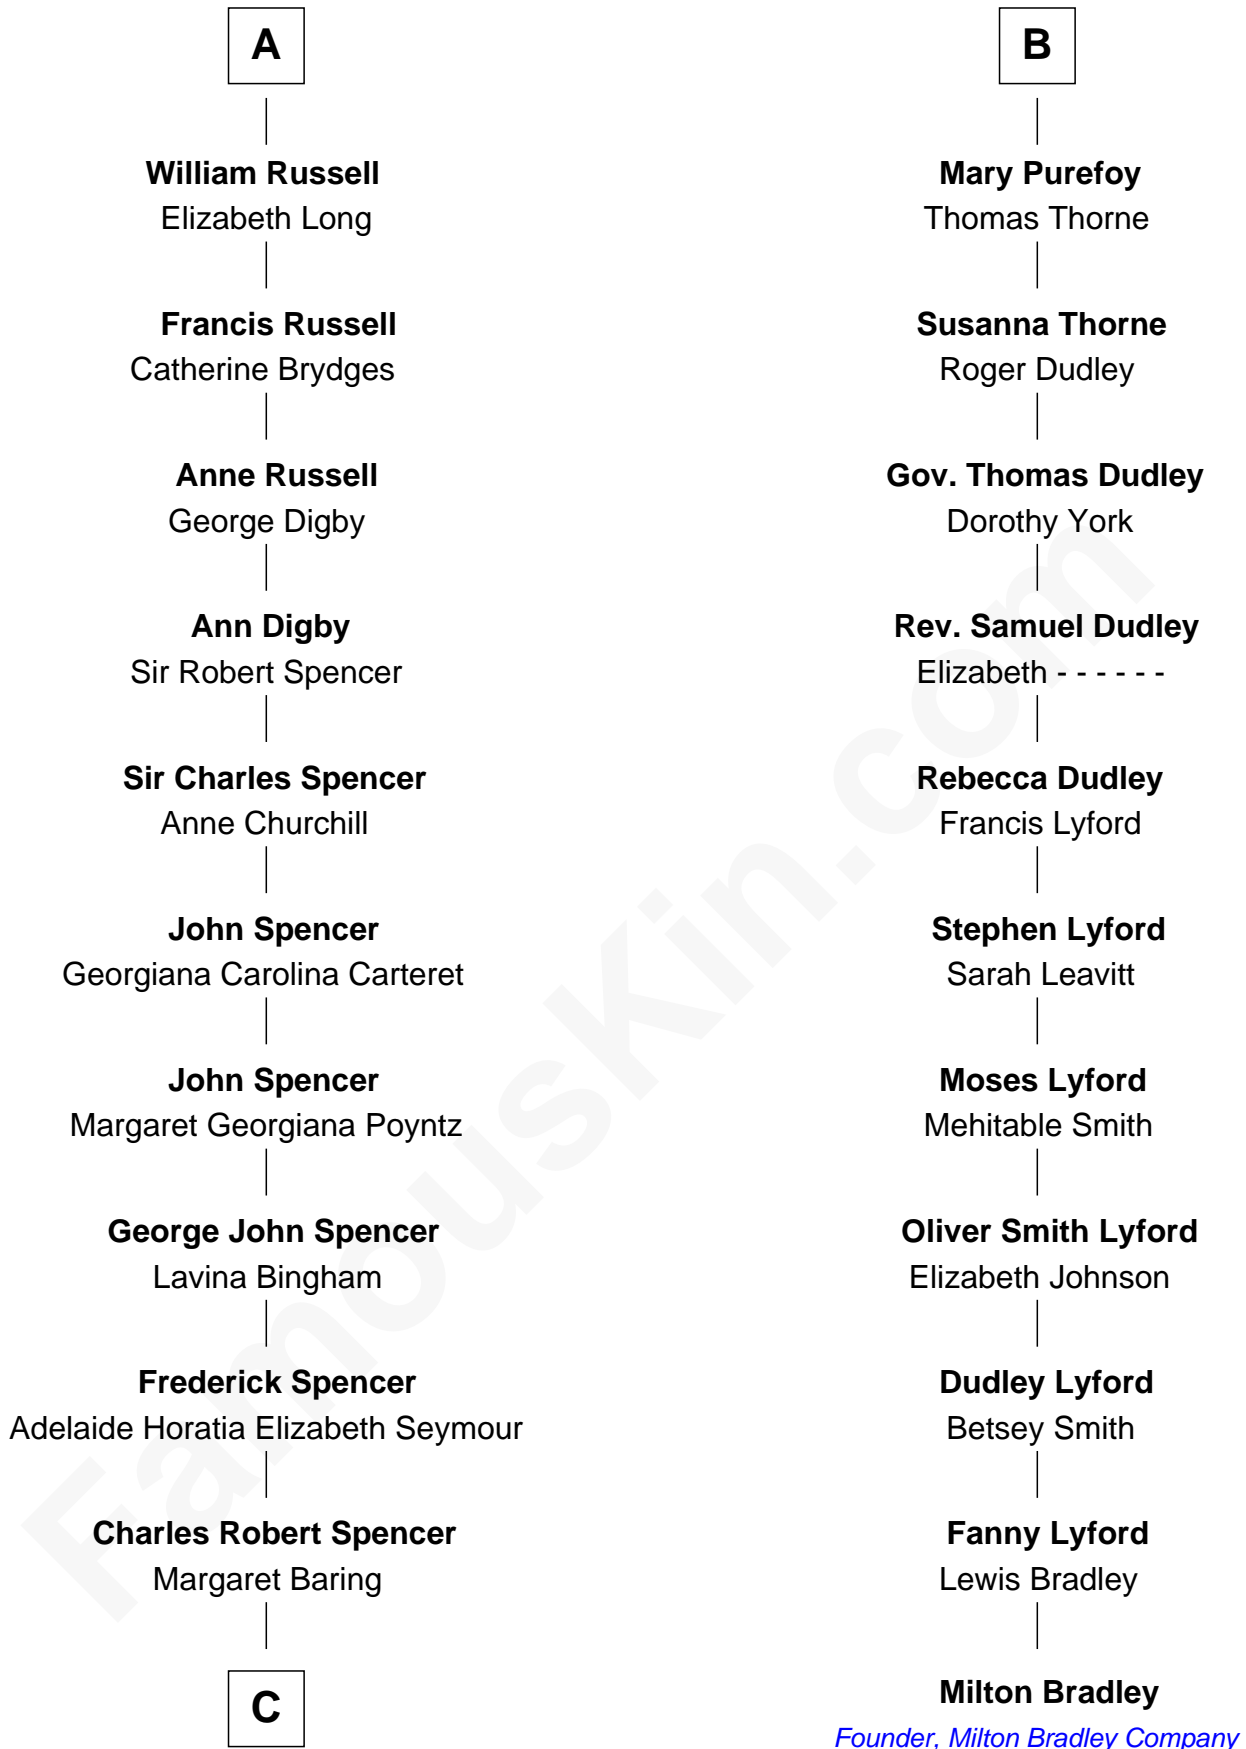

FamousKin.com Relationship Chart of

Prince Harry

Duke of Sussex

17th cousin 3 times removed of

Milton Bradley

Founder, Milton Bradley Company

Sir John Howard

Alice de Bois

Sir Robert Howard

Margaret de Scales

Sir John Howard

Alice Tendring

Henry Howard

Mary Hussey

Elizabeth Howard

Henry Wentworth

John Denton

Alice Denton

Nicholas Purefoy

Edward Purefoy

Anne Fettiplace

B

C

—
Albert Edward John Spencer