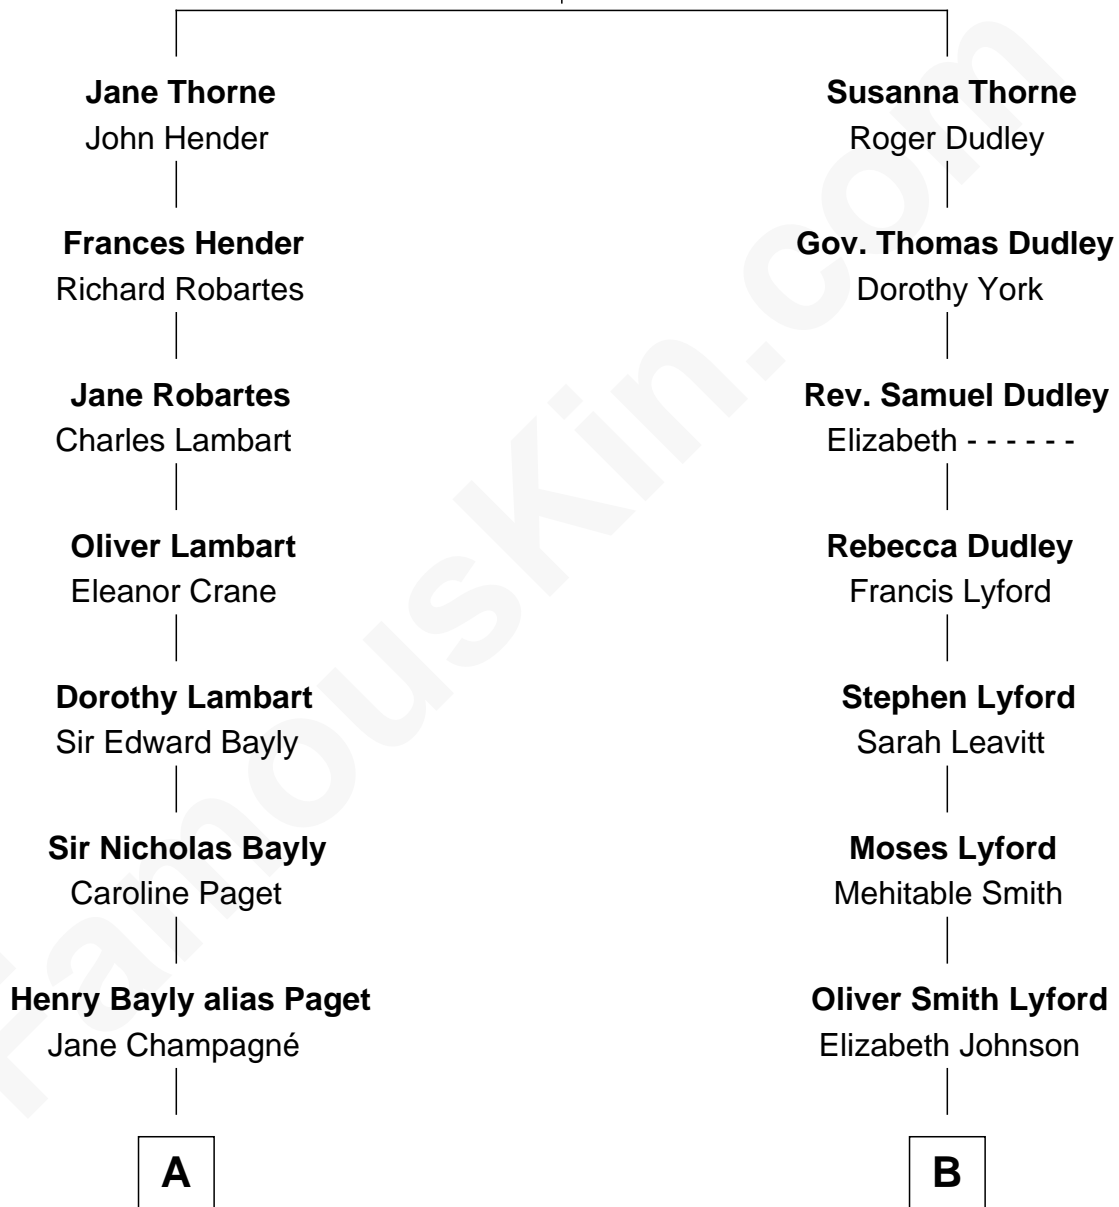

FamousKin.com Relationship Chart of

Prince Harry
Duke of Sussex

9th cousin 5 times removed of

Milton Bradley

Founder, Milton Bradley Company

Thomas Thorne
Mary Purefoy

A

Henry William Paget
Lady Caroline Elizabeth Villiers

Lady Caroline Paget
Charles Gordon-Lennox

Cecilia Catherine Gordon-Lennox
Charles George Bingham

Rosalind Cecilia Caroline Bingham
James Albert Edward Hamilton

Cynthia Elinor Beatrix Hamilton
Albert Edward John Spencer

Edward John Spencer
Frances Ruth Burke Roche

Princess Diana Frances Spencer
Charles III, King of the United Kingdom

Prince Harry
Duke of Sussex

B

Dudley Lyford
Betsey Smith

Fanny Lyford
Lewis Bradley

Milton Bradley
Founder, Milton Bradley Company