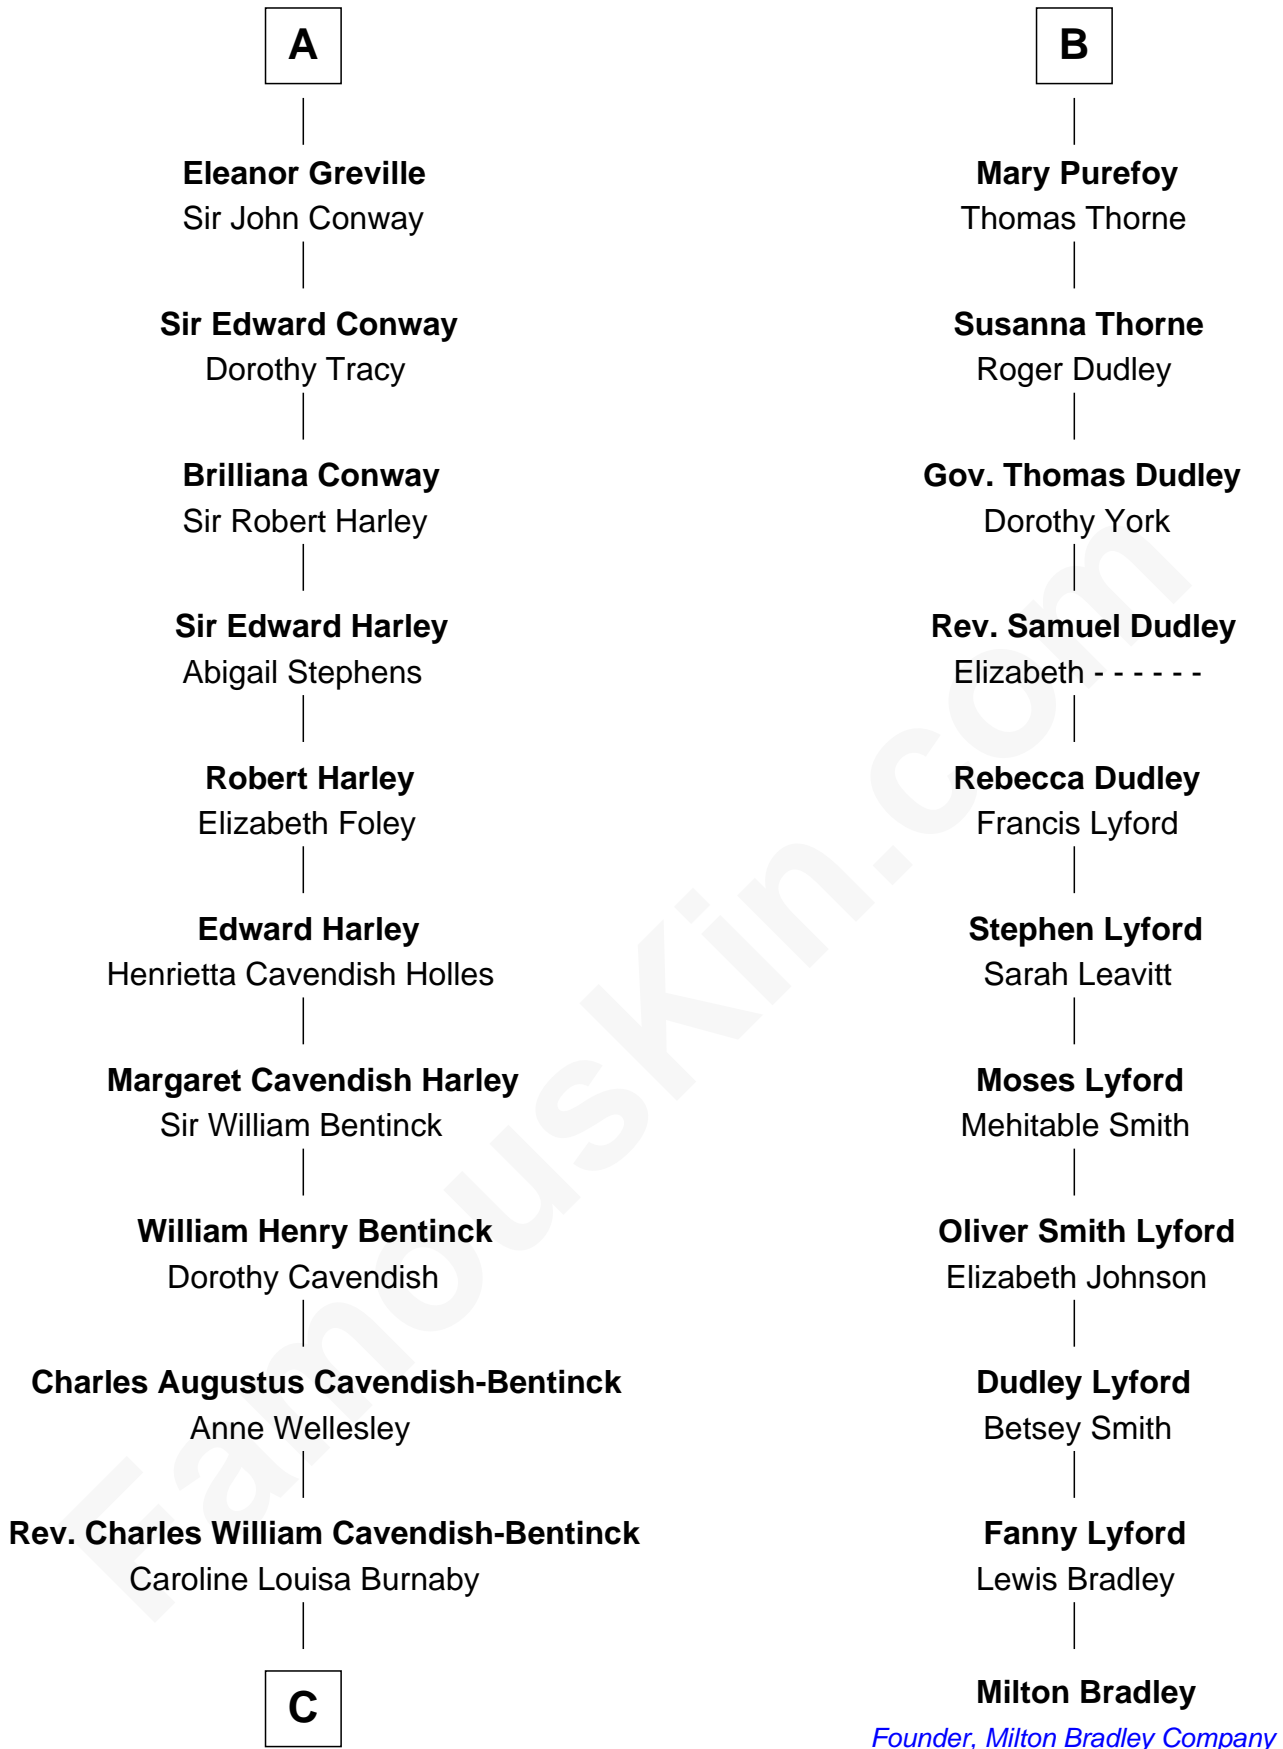

FamousKin.com Relationship Chart of

Prince Harry
Duke of Sussex

17th cousin 4 times removed of

Milton Bradley
Founder, Milton Bradley Company

C

Cecilia Nina Cavendish-Bentinck

Claude George Bowes-Lyon

Elizabeth Bowes-Lyon

George VI, King of the United Kingdom

Elizabeth II, Queen of the United Kingdom

Prince Philip of Edinburgh

Charles III, King of the United Kingdom

Princess Diana Frances Spencer

Prince Harry

Duke of Sussex