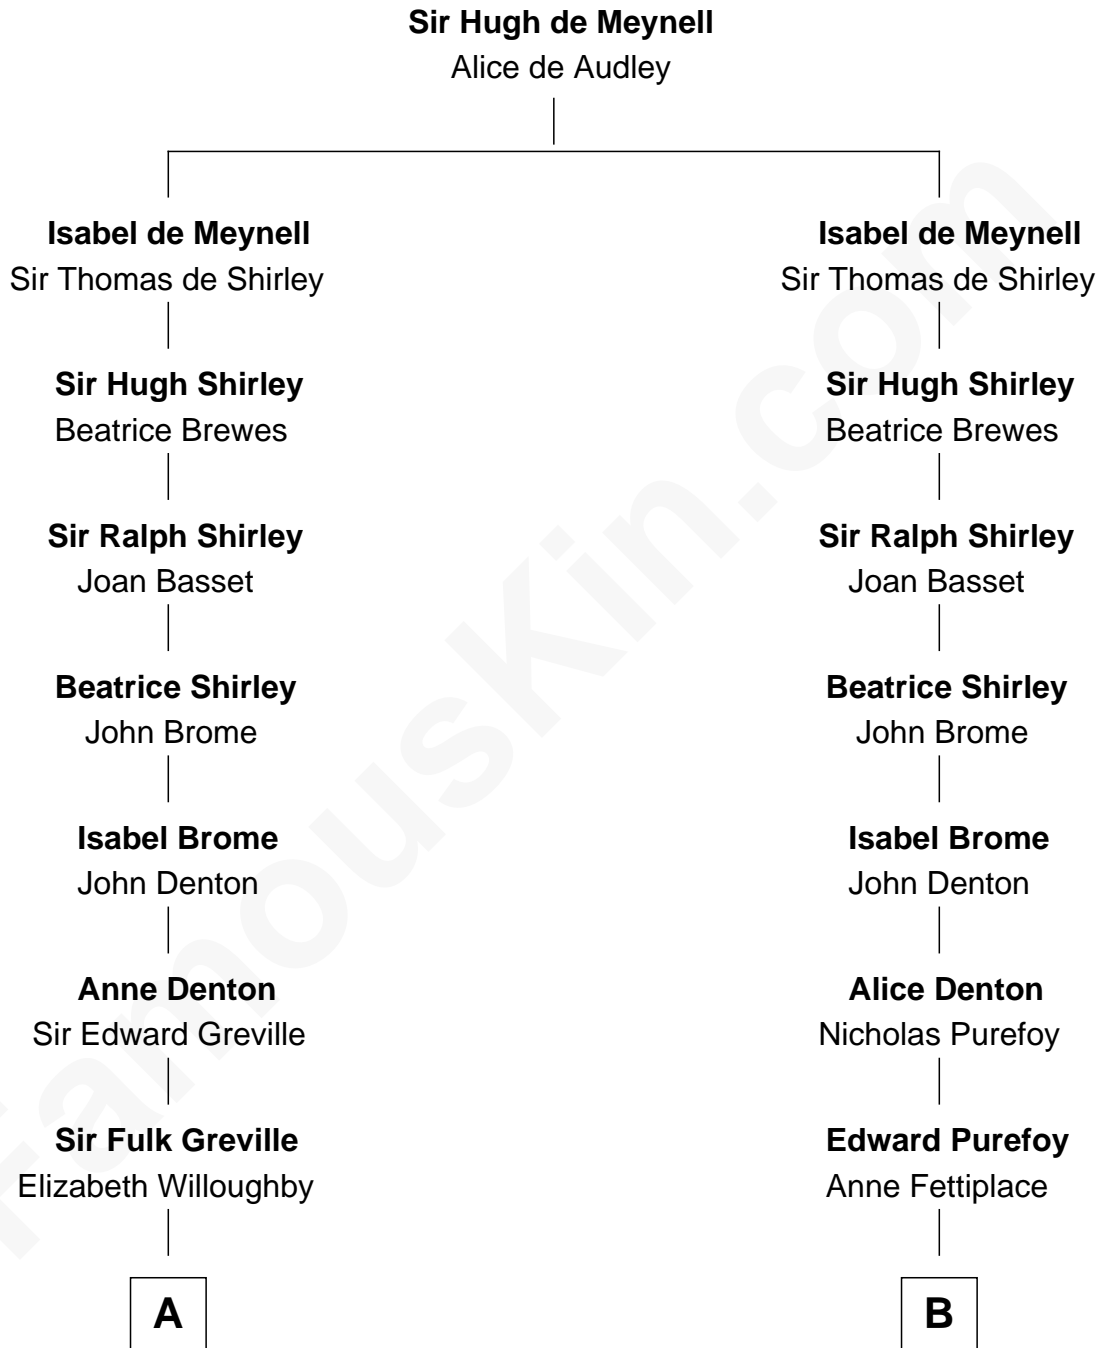

FamousKin.com Relationship Chart of

Prince Harry
Duke of Sussex

17th cousin 4 times removed of

Milton Bradley
Founder, Milton Bradley Company

C

Cecilia Nina Cavendish-Bentinck

Claude George Bowes-Lyon

Elizabeth Bowes-Lyon

George VI, King of the United Kingdom

Elizabeth II, Queen of the United Kingdom

Prince Philip of Edinburgh

Charles III, King of the United Kingdom

Princess Diana Frances Spencer

Prince Harry

Duke of Sussex