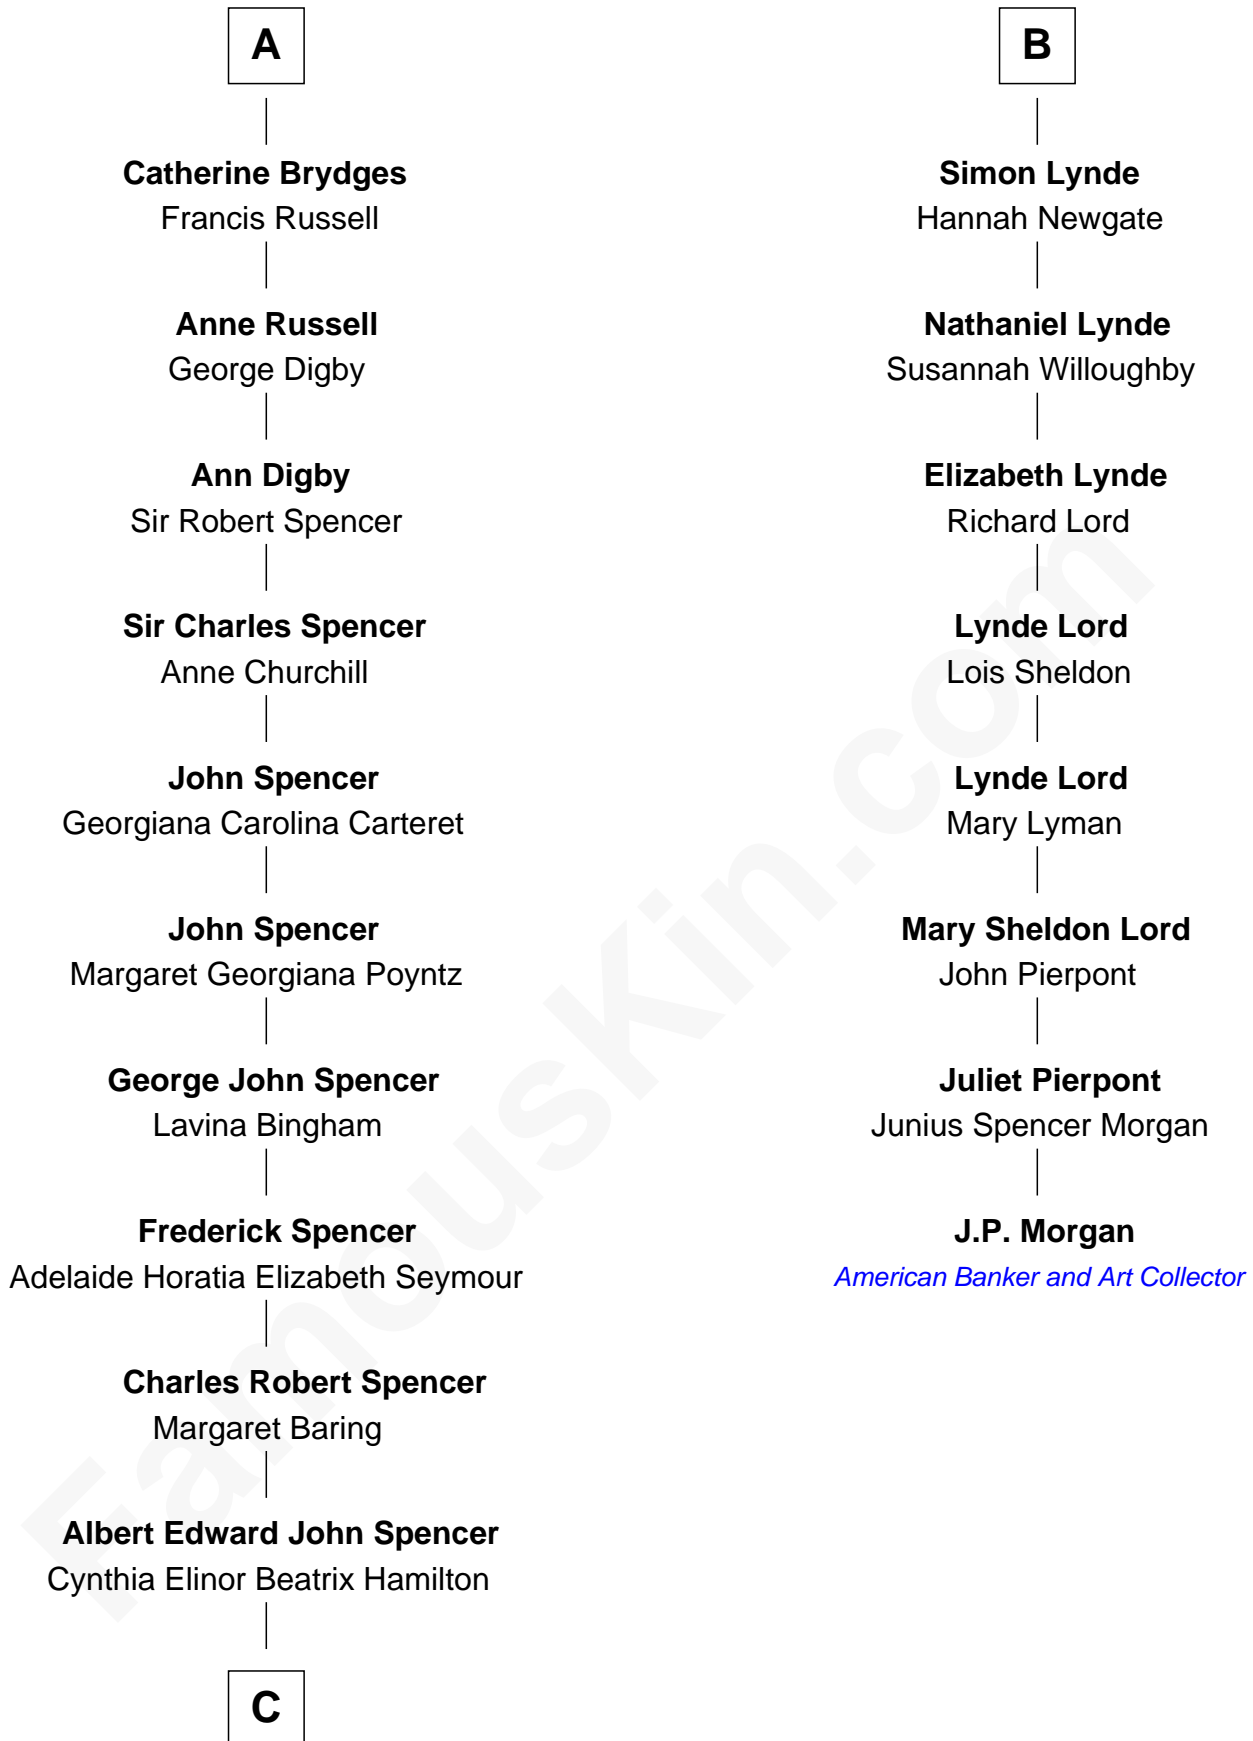

FamousKin.com Relationship Chart of

Prince Harry
Duke of Sussex

14th cousin 5 times removed of

J.P. Morgan

American Banker and Art Collector

C

Edward John Spencer
Frances Ruth Burke Roche

Princess Diana Frances Spencer
Charles III, King of the United Kingdom