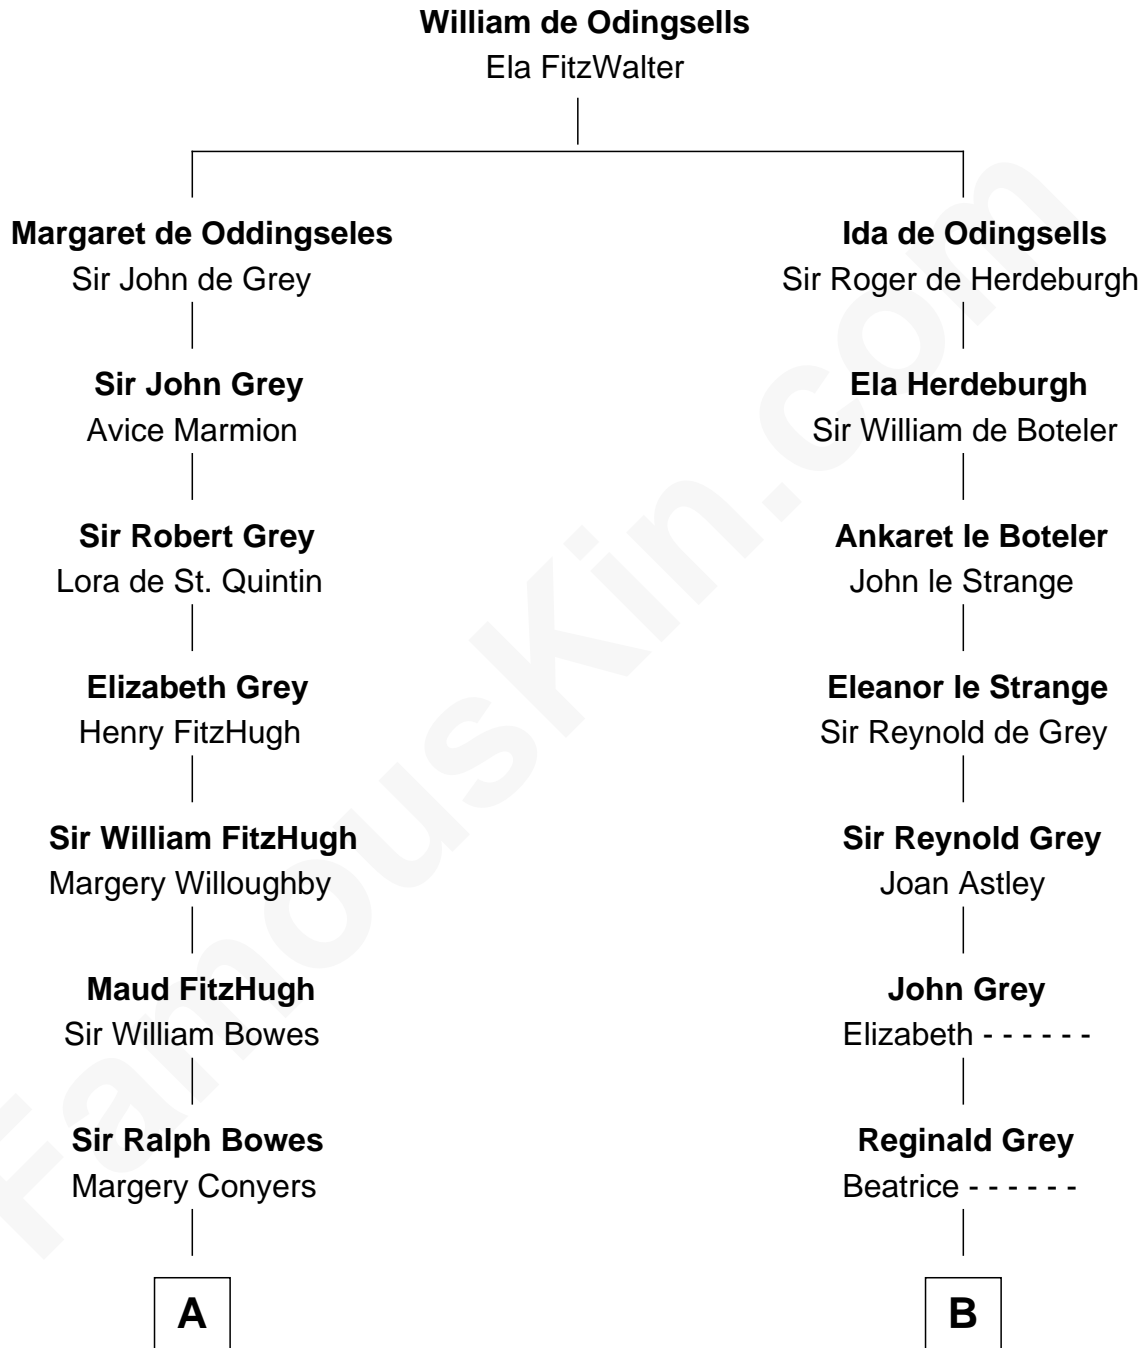

FamousKin.com Relationship Chart of

Prince Harry

Duke of Sussex

19th cousin 2 times removed of

J.P. Morgan

American Banker and Art Collector

C

Claude George Bowes-Lyon
Cecilia Nina Cavendish-Bentinck

Elizabeth Bowes-Lyon
George VI, King of the United Kingdom

Elizabeth II, Queen of the United Kingdom
Prince Philip of Edinburgh

Charles III, King of the United Kingdom
Princess Diana Frances Spencer

Prince Harry
Duke of Sussex