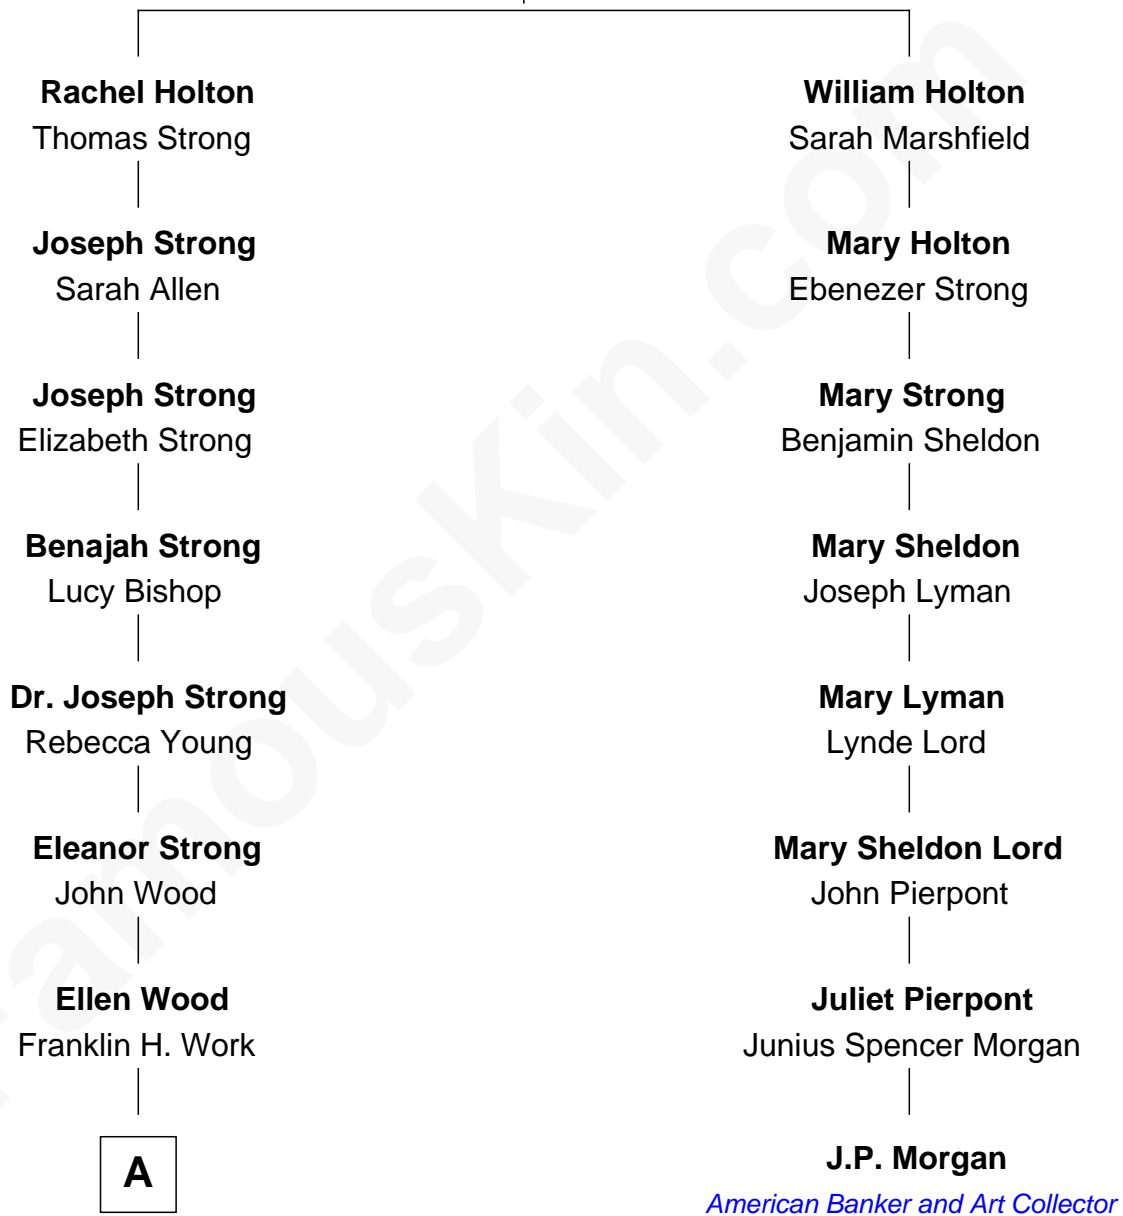

FamousKin.com Relationship Chart of

Prince Harry
Duke of Sussex

7th cousin 4 times removed of

J.P. Morgan

American Banker and Art Collector

William Holton

Mary - - - - -

A

—
Frances Eleanor Work
James Boothby Burke Roche

—
Edmund Maurice Burke Roche
Ruth Sylvia Gill

—
Frances Ruth Burke Roche
Edward John Spencer

—
Princess Diana Frances Spencer
Charles III, King of the United Kingdom