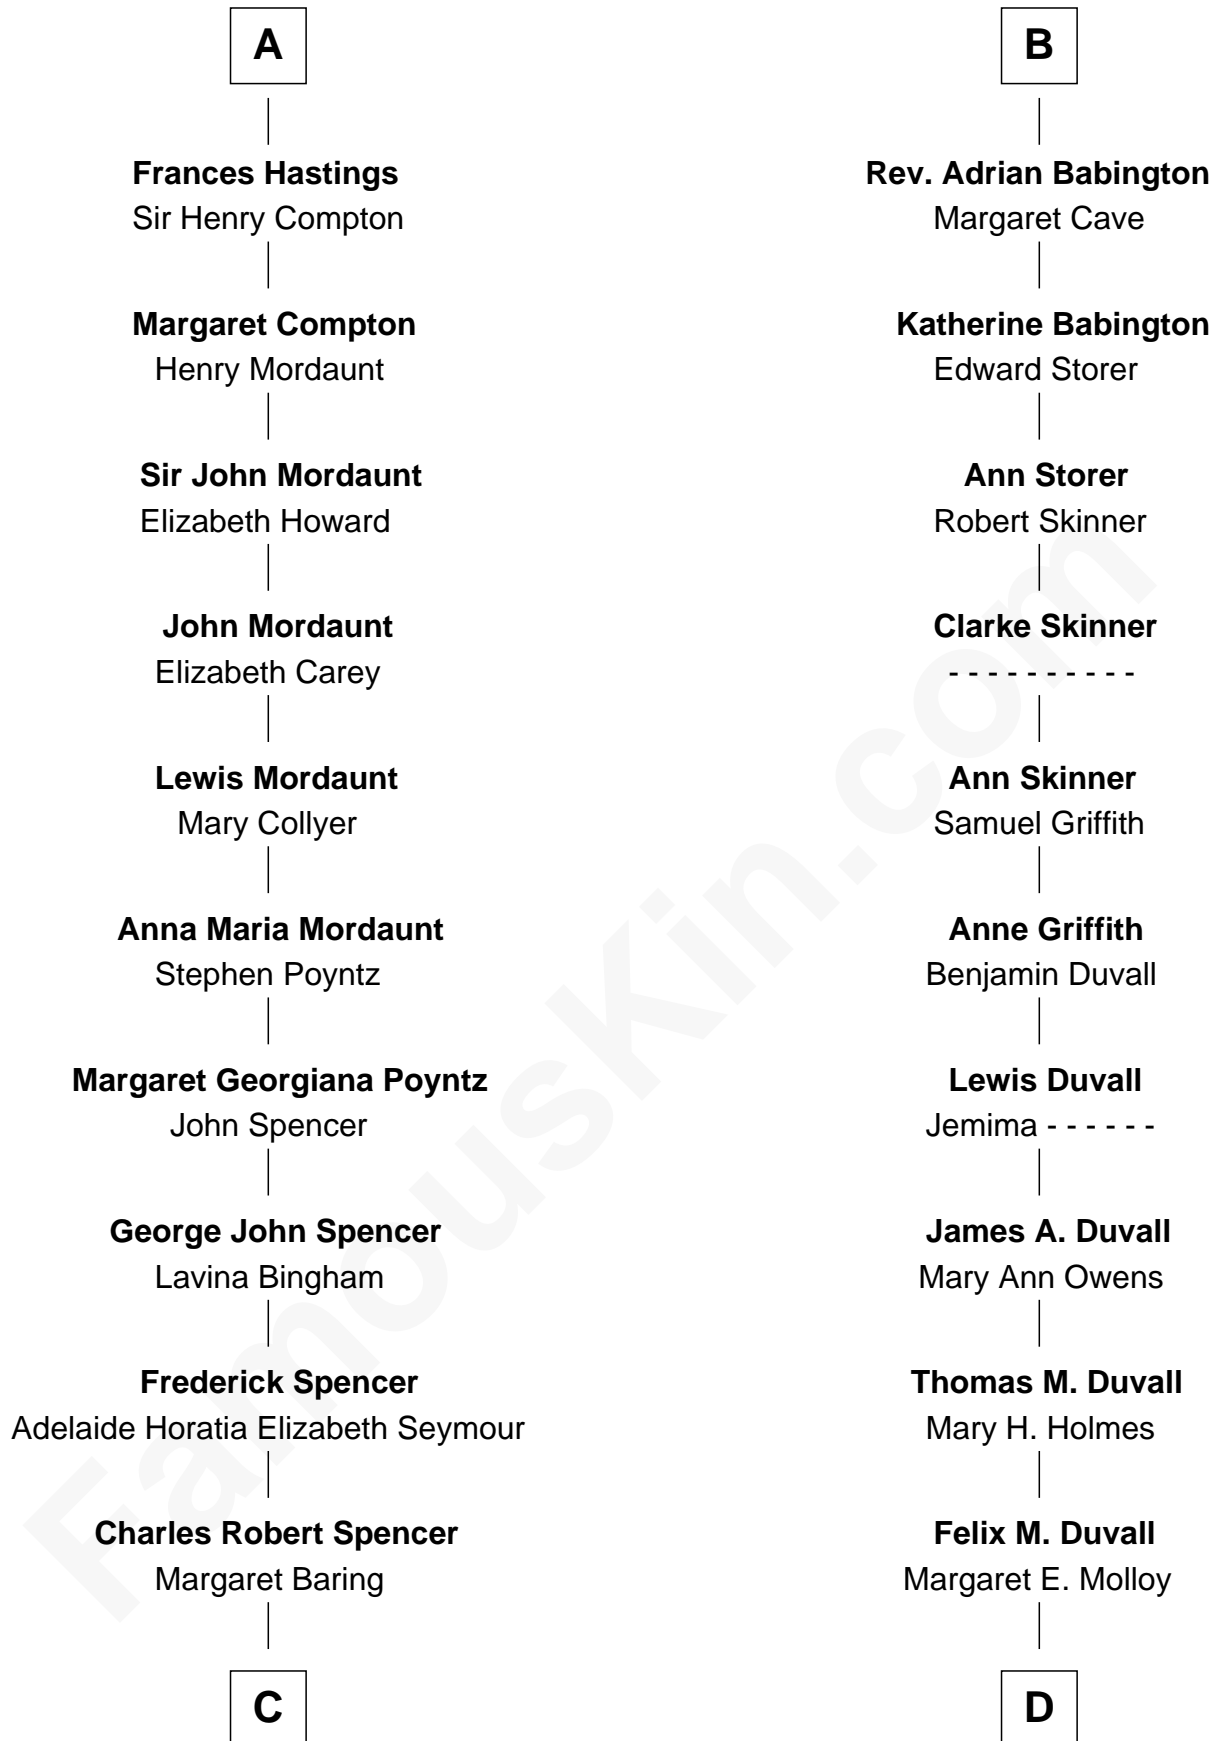

FamousKin.com Relationship Chart of

Prince Harry
Duke of Sussex

20th cousin of

John Dye

TV and Movie Actor - "Touched by an Angel"

Sir John de Beaumont
Katherine de Everingham

Elizabeth Beaumont
Sir William Botreaux

Margaret Botreaux
Sir Robert Hungerford

Sir Robert Hungerford
Eleanor Moleyns

Sir Thomas Hungerford
Anne Percy

Mary Hungerford
Sir Edward Hastings

Sir George Hastings
Anne Stafford

Sir Francis Hastings
Katherine Pole

A

Sir Henry de Beaumont
Elizabeth Willoughby

Sir Henry Beaumont
Joan Heronville

Sir Henry Beaumont
Eleanor Sutton

John Beaumont
Joan Mytton

Eleanor Beaumont
Humphrey Babington

Thomas Babington
Eleanor Humfrey

Humphrey Babington
Margaret Cave

B

C

Albert Edward John Spencer
Cynthia Elinor Beatrix Hamilton

Edward John Spencer
Frances Ruth Burke Roche

Princess Diana Frances Spencer
Charles III, King of the United Kingdom