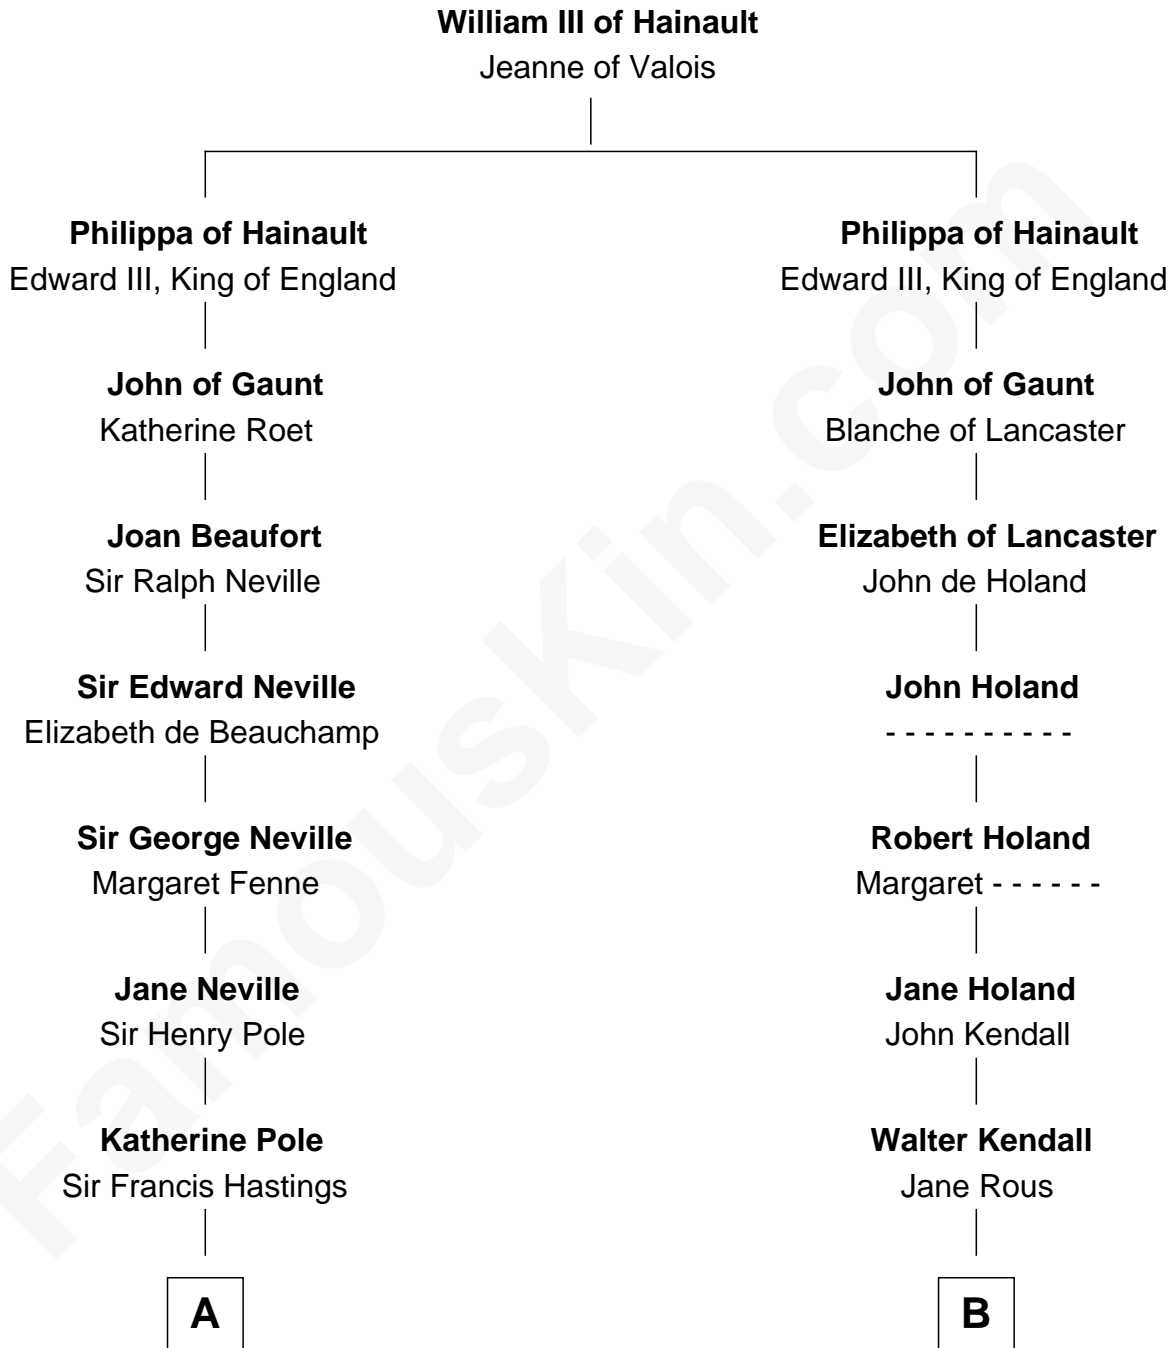

FamousKin.com Relationship Chart of

Prince Harry
Duke of Sussex

19th cousin 1 time removed of

Juliette Gordon Low
Founder of the Girl Scouts

C

Albert Edward John Spencer
Cynthia Elinor Beatrix Hamilton

Edward John Spencer
Frances Ruth Burke Roche

Princess Diana Frances Spencer
Charles III, King of the United Kingdom

Prince Harry
Duke of Sussex

D

Juliette Augusta Magill
John Harris Kinzie

Eleanor Lytle Kinzie
William Washington Gordon

Juliette Gordon Low
Founder of the Girl Scouts