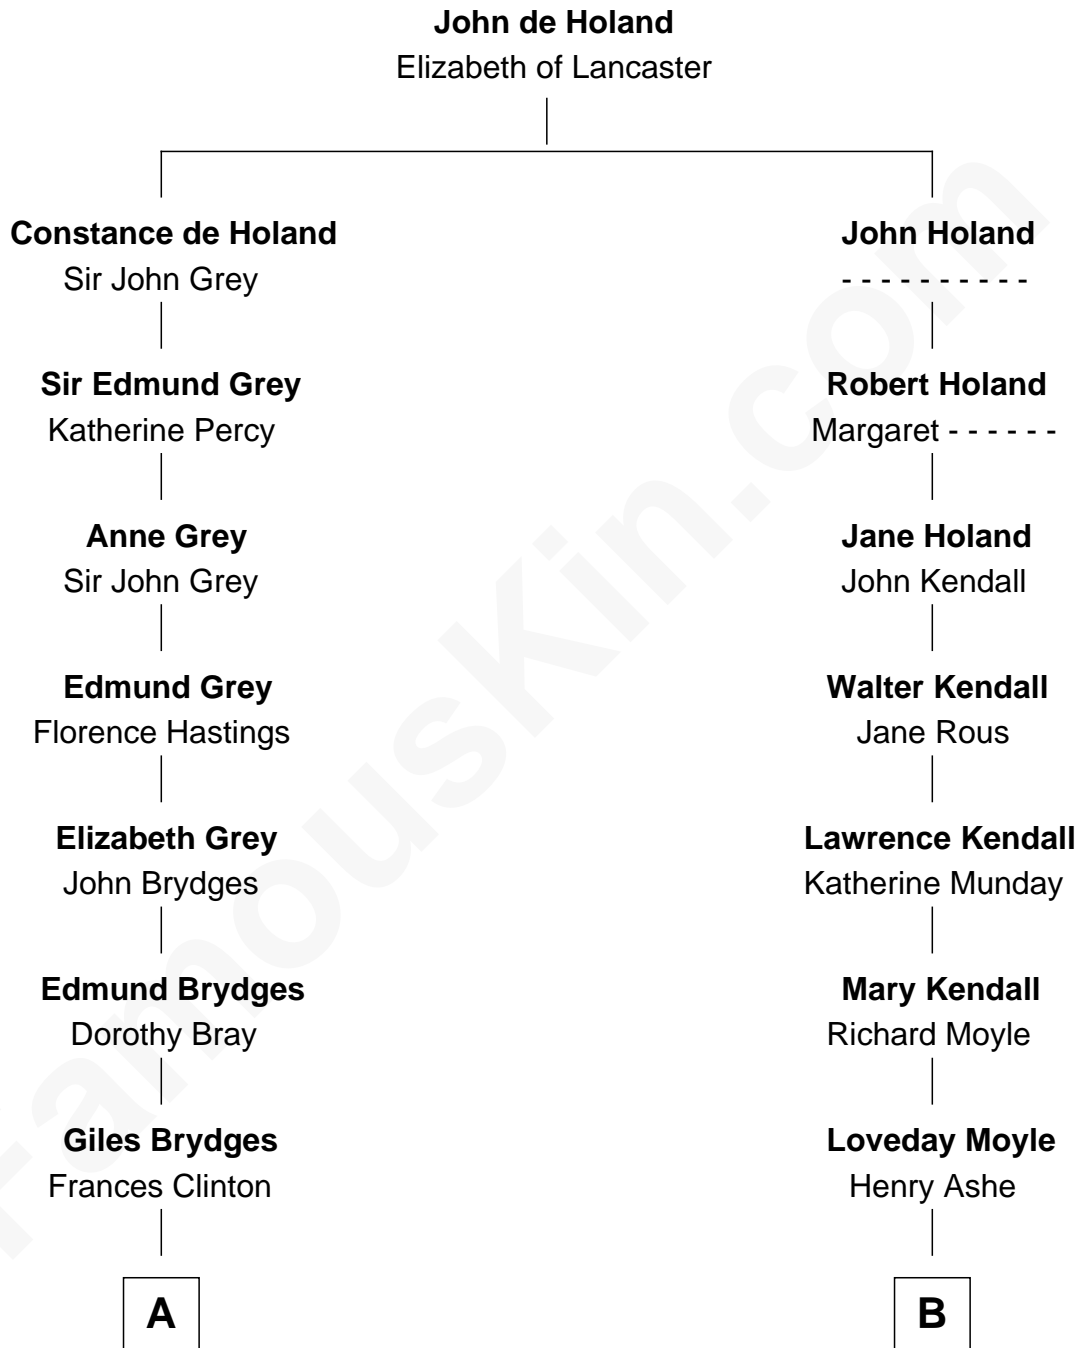

FamousKin.com Relationship Chart of

Prince Harry
Duke of Sussex

16th cousin 3 times removed of

Juliette Gordon Low
Founder of the Girl Scouts

A

Catherine Brydges

Francis Russell

Anne Russell

George Digby

Ann Digby

Sir Robert Spencer

Sir Charles Spencer

Anne Churchill

John Spencer

Georgiana Carolina Carteret

John Spencer

Margaret Georgiana Poyntz

George John Spencer

Lavina Bingham

Frederick Spencer

Adelaide Horatia Elizabeth Seymour

Charles Robert Spencer

Margaret Baring

Albert Edward John Spencer