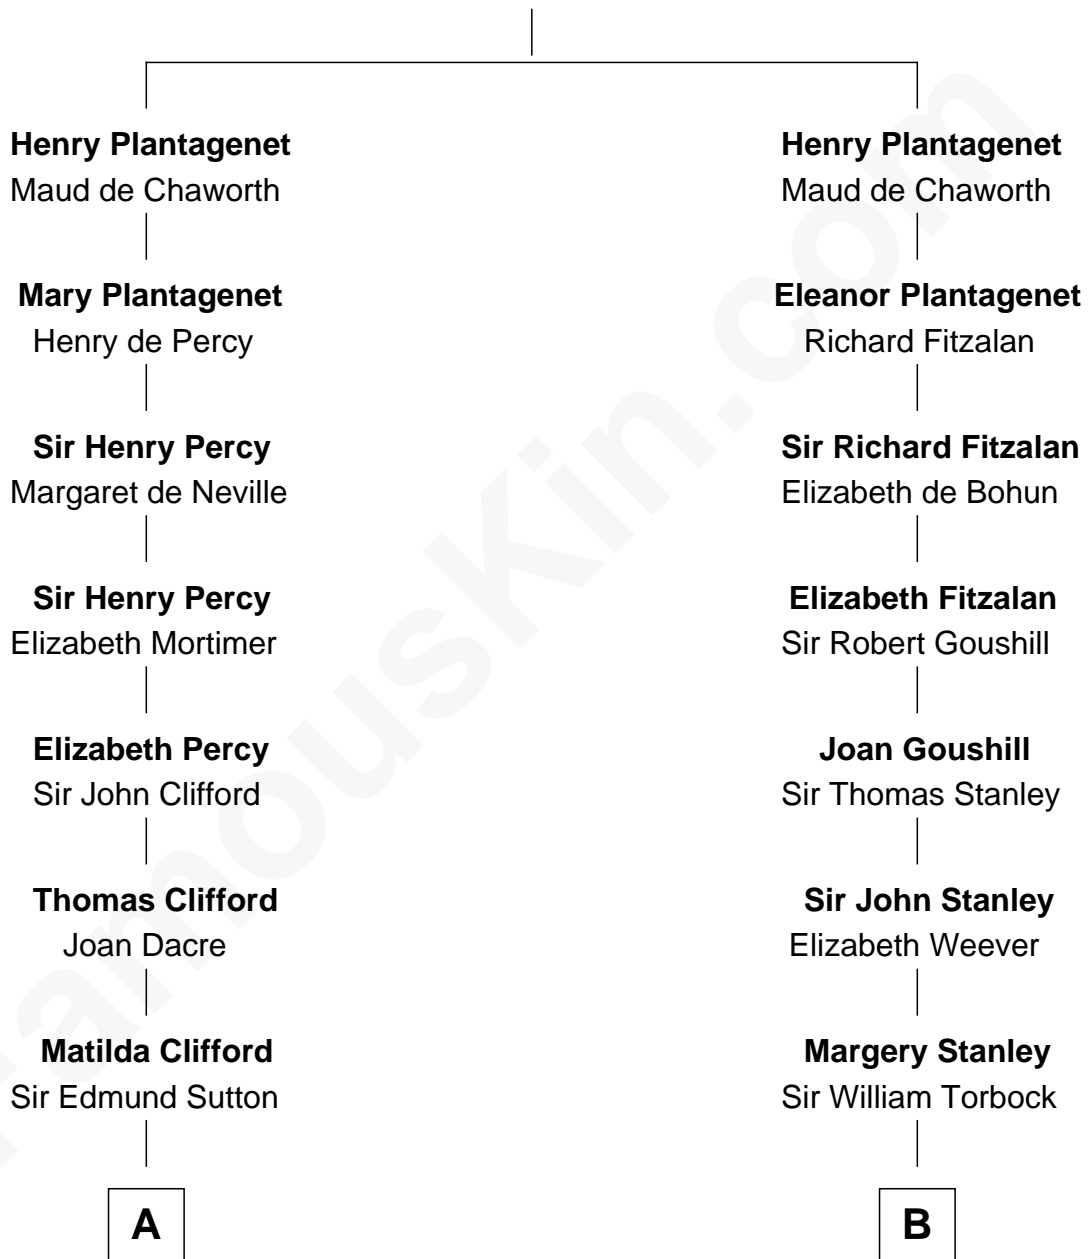

# FamousKin.com Relationship Chart of

**Prince Harry**  
*Duke of Sussex*

19th cousin 2 times removed of

**Juliette Gordon Low**  
*Founder of the Girl Scouts*

**Edmund Plantagenet**  
Blanche of Artois

**C**

**Charles Robert Spencer**

Margaret Baring

**Albert Edward John Spencer**

Cynthia Elinor Beatrix Hamilton

**Edward John Spencer**

Frances Ruth Burke Roche

**Princess Diana Frances Spencer**

Charles III, King of the United Kingdom