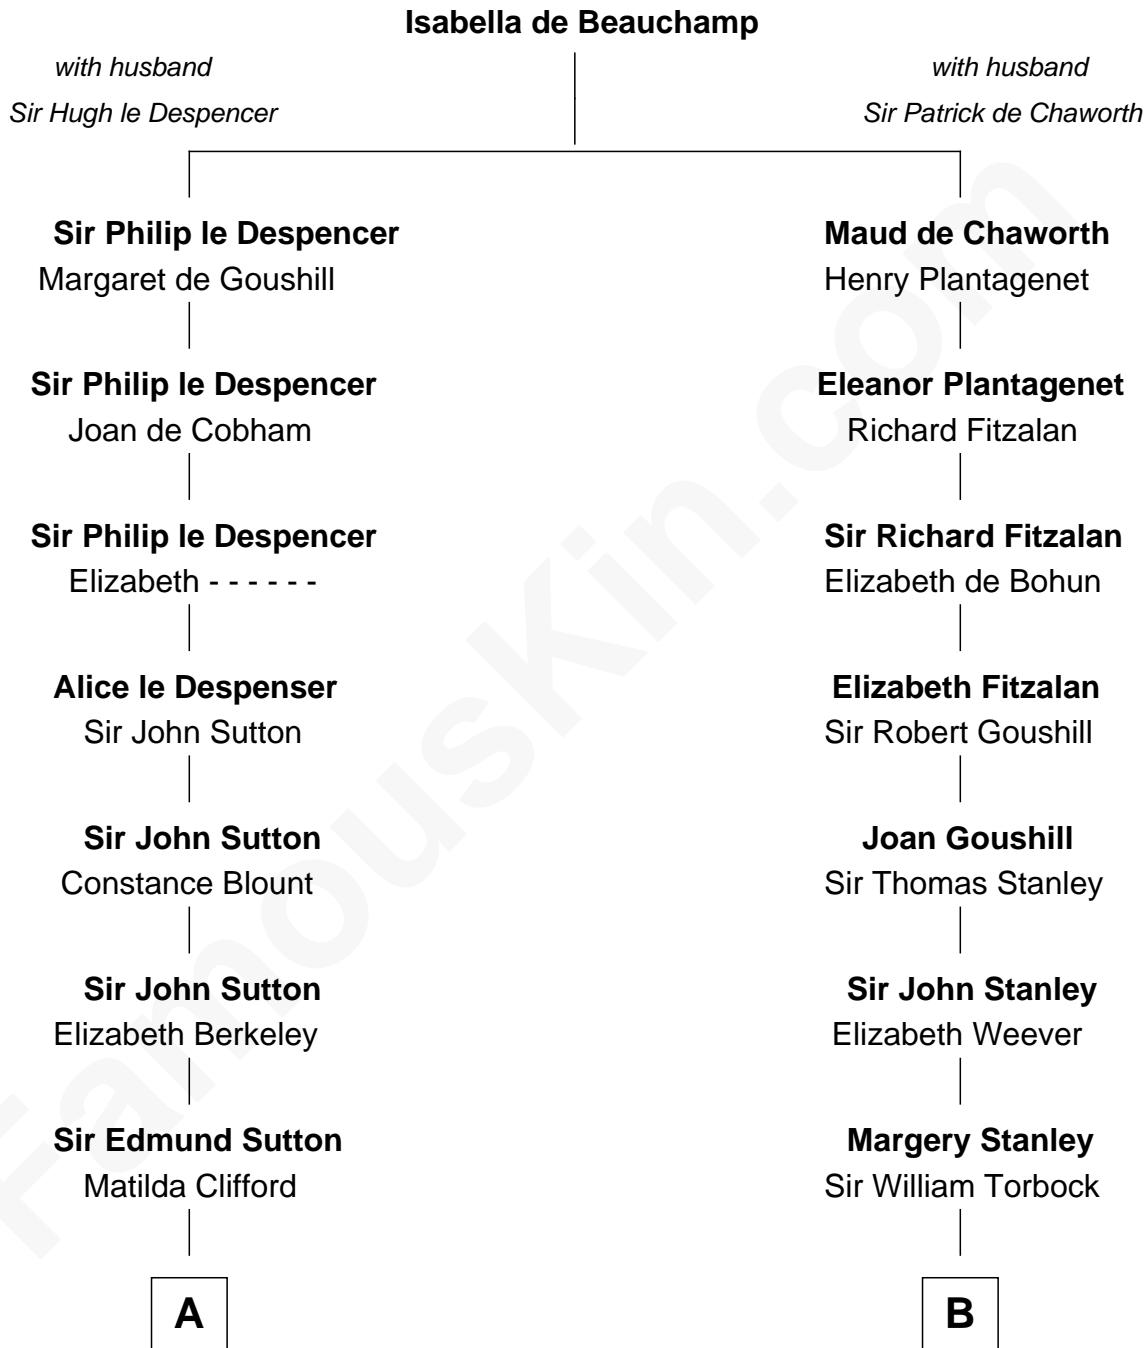

FamousKin.com
Relationship Chart of
Prince Harry
Duke of Sussex

19th cousin 2 times removed of
Juliette Gordon Low
Founder of the Girl Scouts

C

Charles Robert Spencer

Margaret Baring

Albert Edward John Spencer

Cynthia Elinor Beatrix Hamilton

Edward John Spencer

Frances Ruth Burke Roche

Princess Diana Frances Spencer

Charles III, King of the United Kingdom

Prince Harry

Duke of Sussex

D