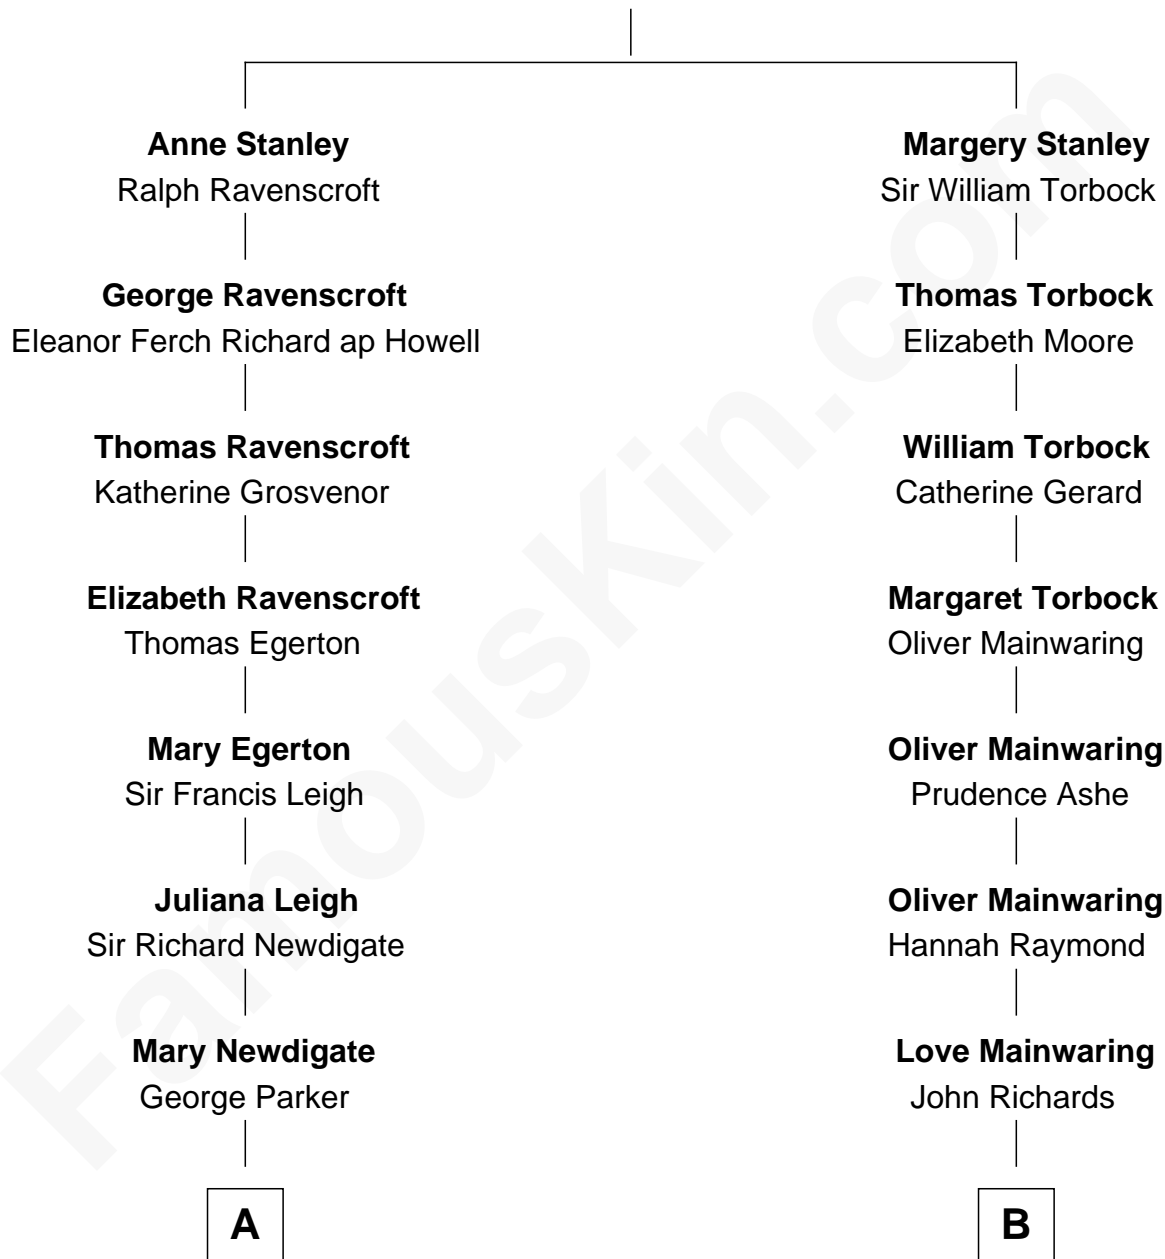

FamousKin.com Relationship Chart of

Prince Harry
Duke of Sussex

13th cousin 5 times removed of

Juliette Gordon Low
Founder of the Girl Scouts

Sir John Stanley
Elizabeth Weever

C

Princess Diana Frances Spencer
Charles III, King of the United Kingdom

Prince Harry
Duke of Sussex

FamousKin.com