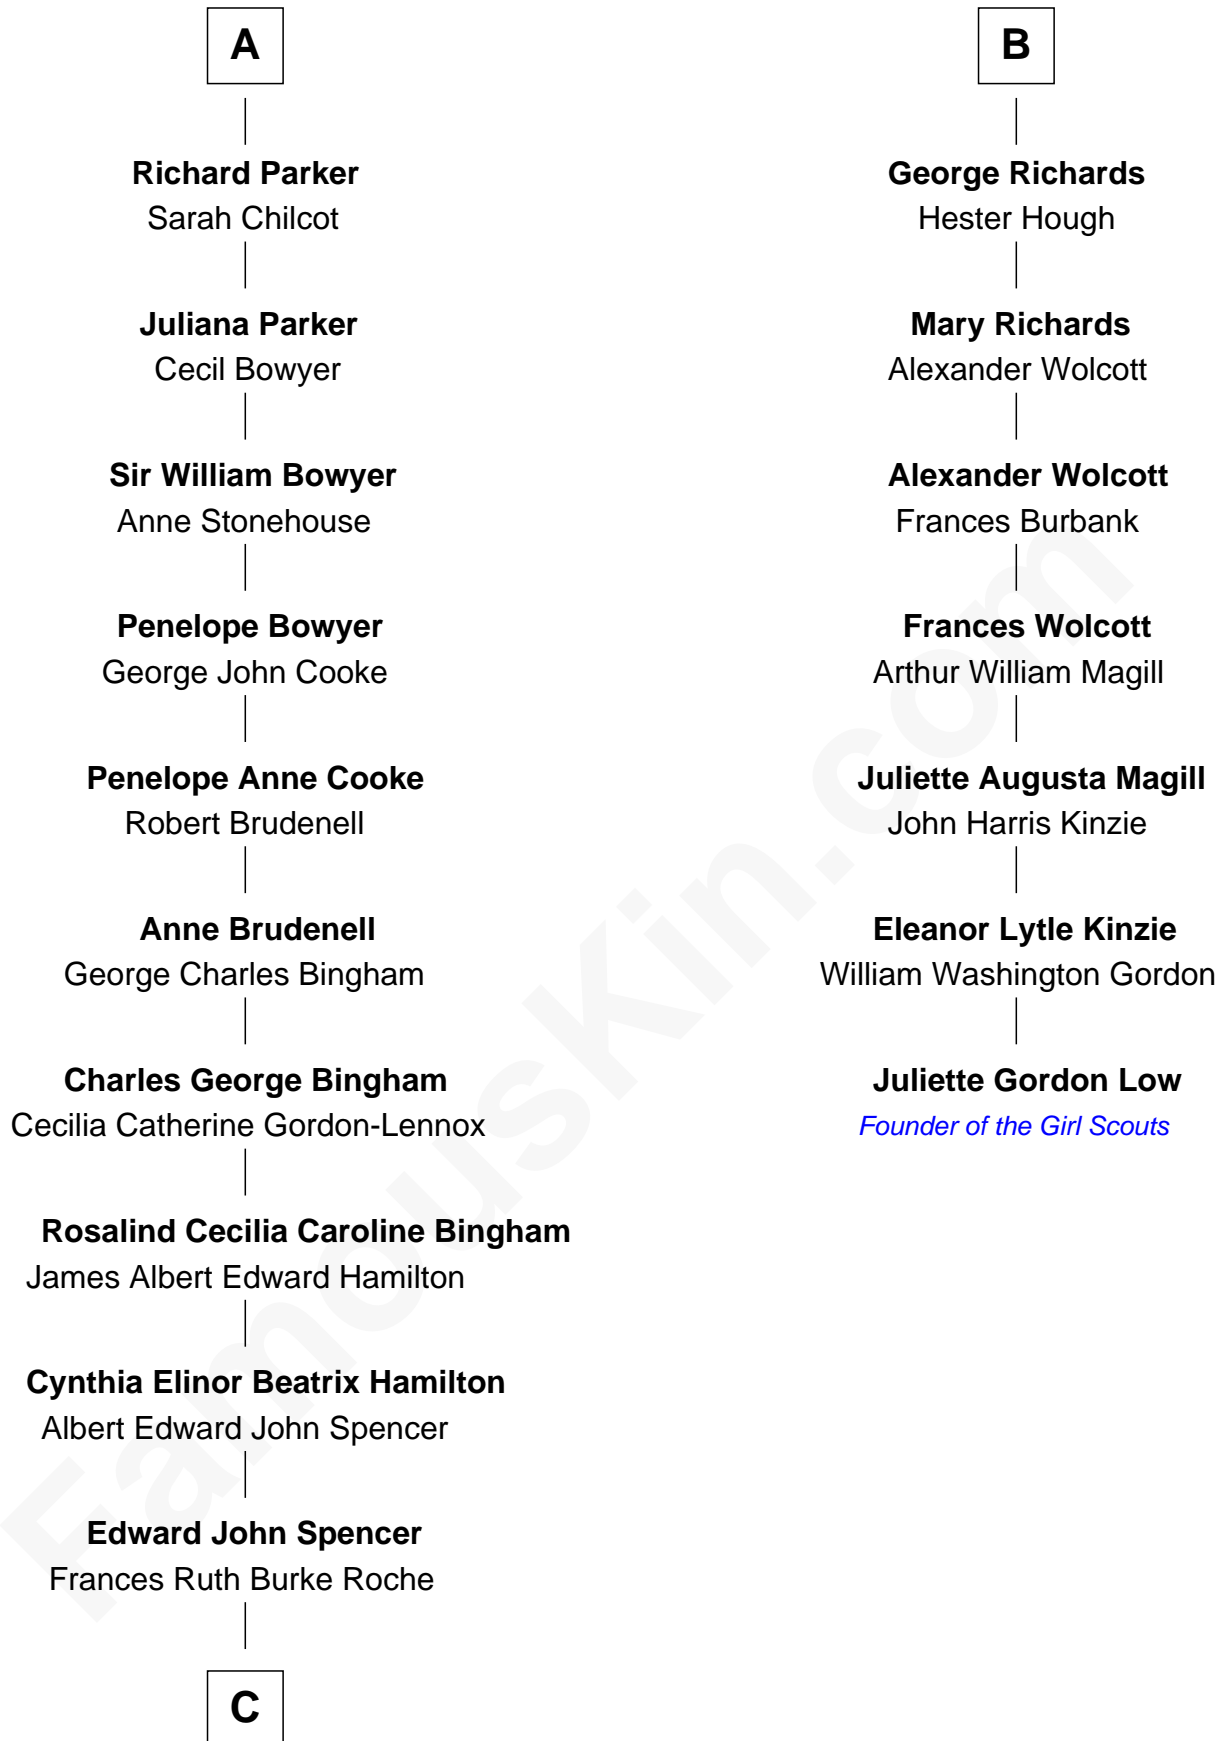

FamousKin.com Relationship Chart of

Prince Harry
Duke of Sussex

13th cousin 5 times removed of

Juliette Gordon Low
Founder of the Girl Scouts

Sir John Stanley
Elizabeth Weever

C

Princess Diana Frances Spencer
Charles III, King of the United Kingdom

Prince Harry
Duke of Sussex

FamousKin.com