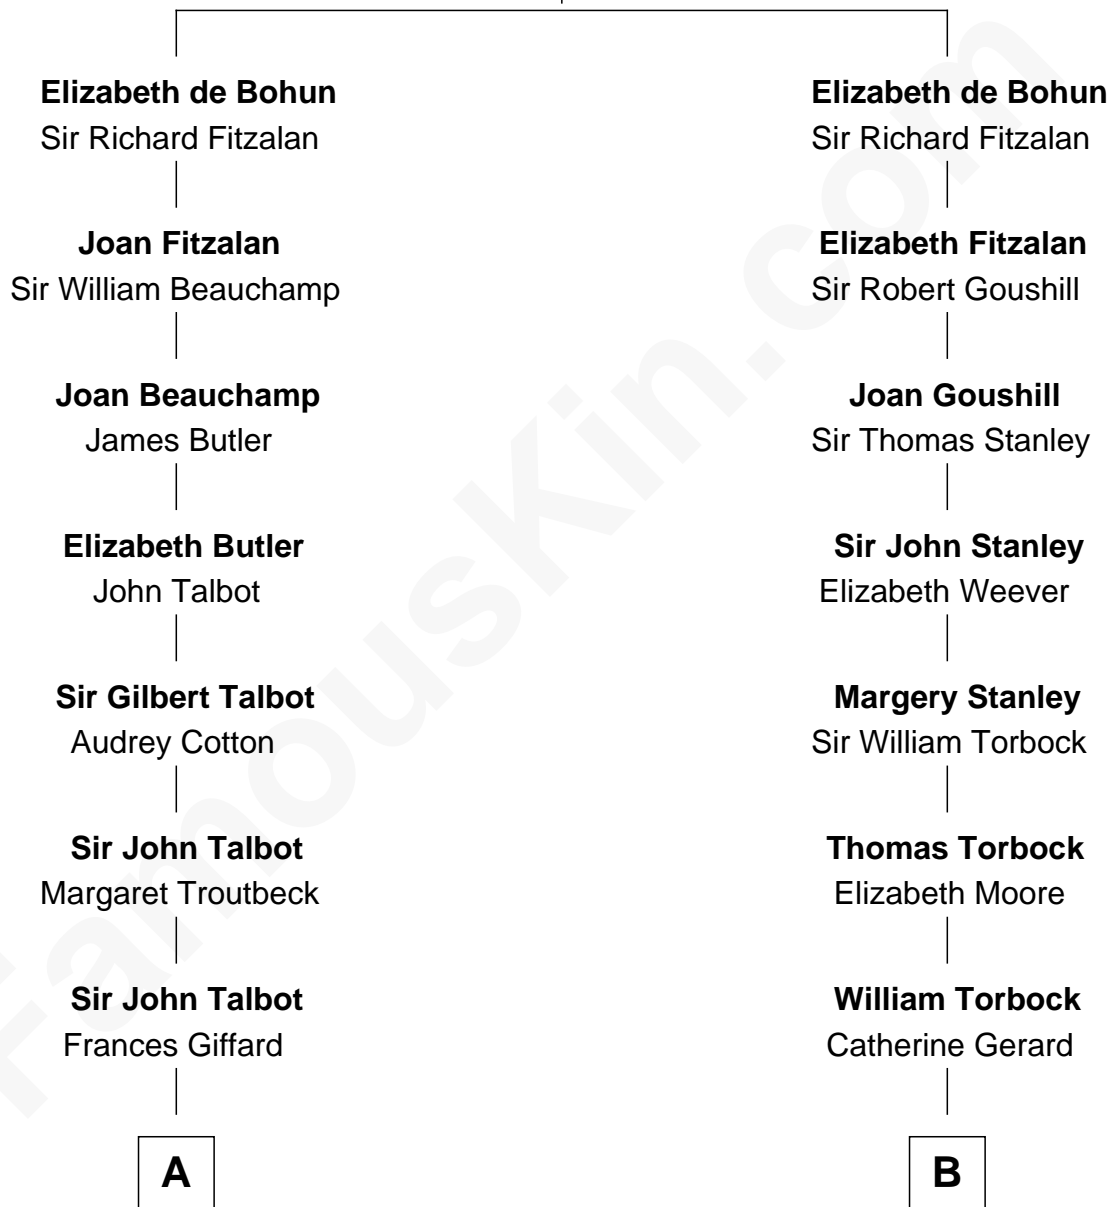

# FamousKin.com Relationship Chart of

**Prince Harry**  
*Duke of Sussex*

17th cousin 3 times removed of

**Juliette Gordon Low**  
*Founder of the Girl Scouts*

**Sir William de Bohun**  
Elizabeth de Badlesmere

**C**

**Elizabeth Bowes-Lyon**

George VI, King of the United Kingdom

**Elizabeth II, Queen of the United Kingdom**

Prince Philip of Edinburgh

**Charles III, King of the United Kingdom**

Princess Diana Frances Spencer

**Prince Harry**

*Duke of Sussex*

FamousKin.com