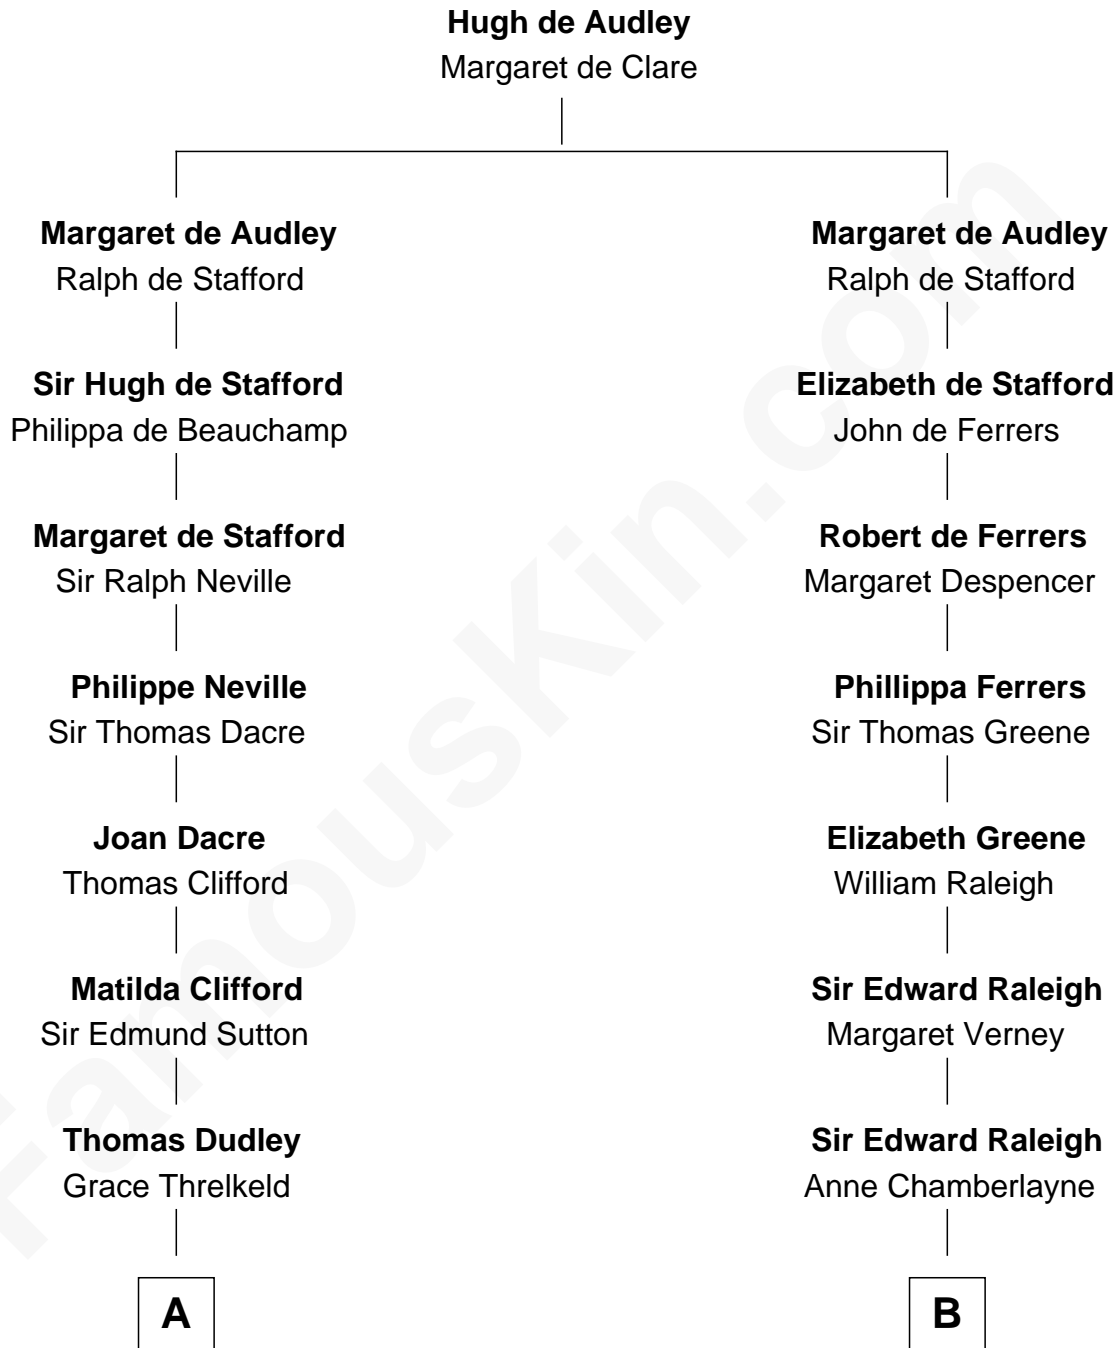

FamousKin.com Relationship Chart of

Prince Harry
Duke of Sussex

18th cousin 2 times removed of

Stephen A. Douglas

Participated in Lincoln-Douglas Debates

C

Albert Edward John Spencer
Cynthia Elinor Beatrix Hamilton

Edward John Spencer
Frances Ruth Burke Roche

Princess Diana Frances Spencer
Charles III, King of the United Kingdom

Prince Harry
Duke of Sussex

D

Dr. Stephen Arnold Douglass
Sarah Fiske

Stephen A. Douglas
The Lincoln-Douglas Debates