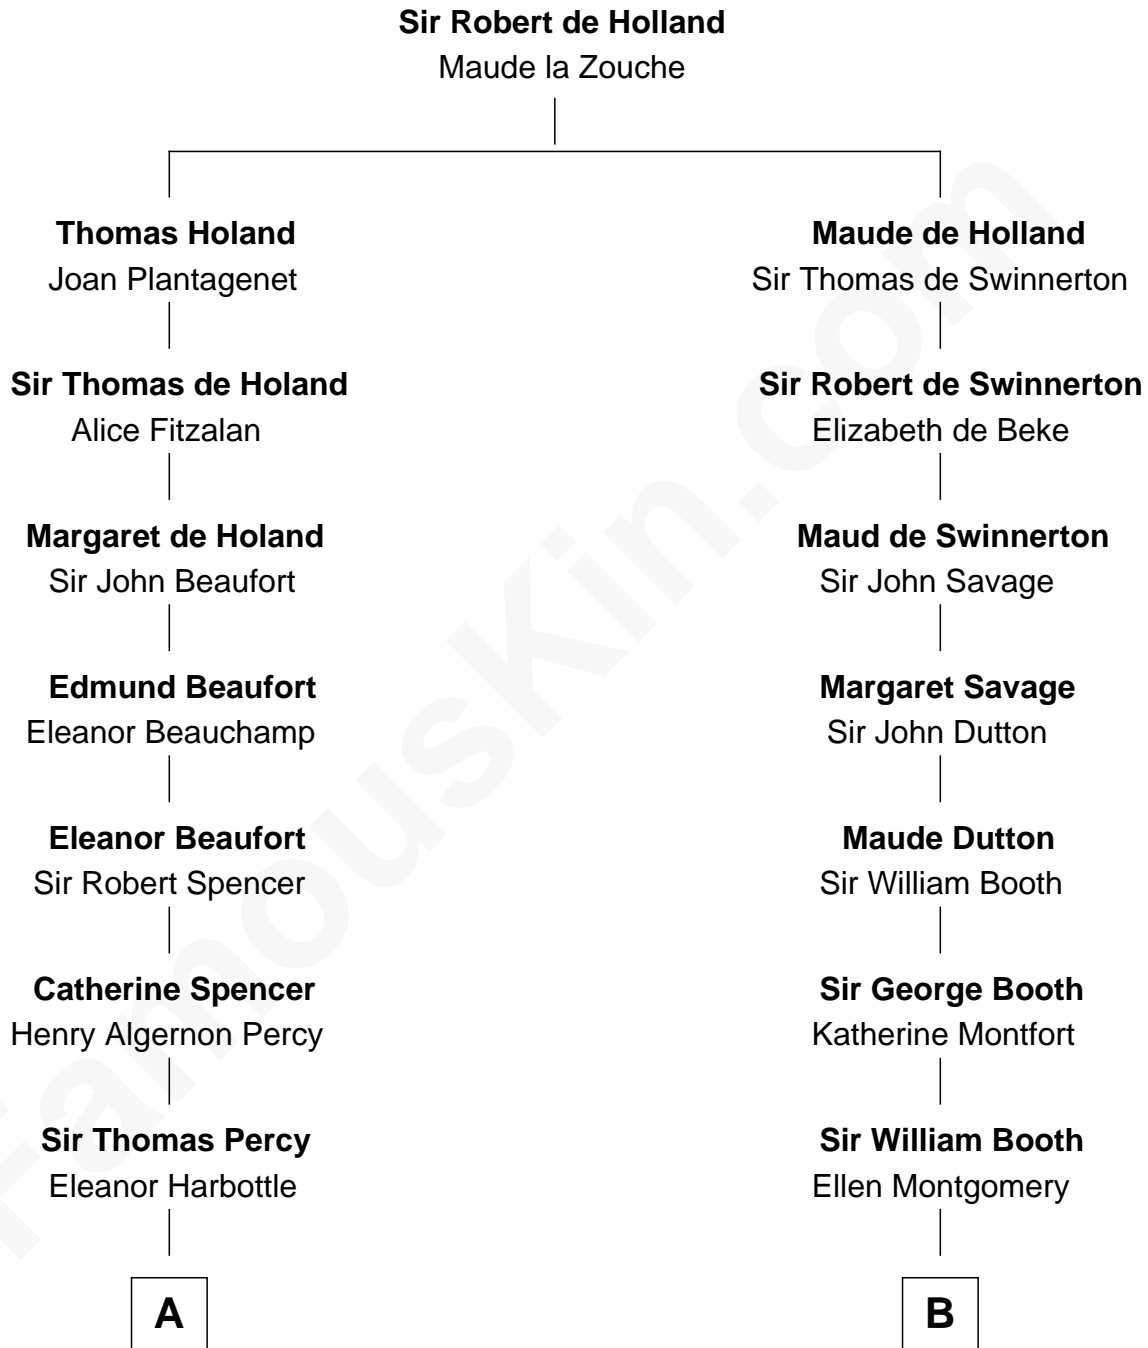

FamousKin.com Relationship Chart of

Prince Harry
Duke of Sussex

17th cousin 4 times removed of

Stephen A. Douglas

Participated in Lincoln-Douglas Debates

A

Henry Percy
Katherine Neville

Henry Percy
Dorothy Devereux

Dorothy Percy
Robert Sydney

Dorothy Sydney
Henry Spencer

Sir Robert Spencer
Ann Digby

Sir Charles Spencer
Anne Churchill

John Spencer
Georgiana Carolina Carteret

John Spencer
Margaret Georgiana Poyntz

George John Spencer
Lavina Bingham