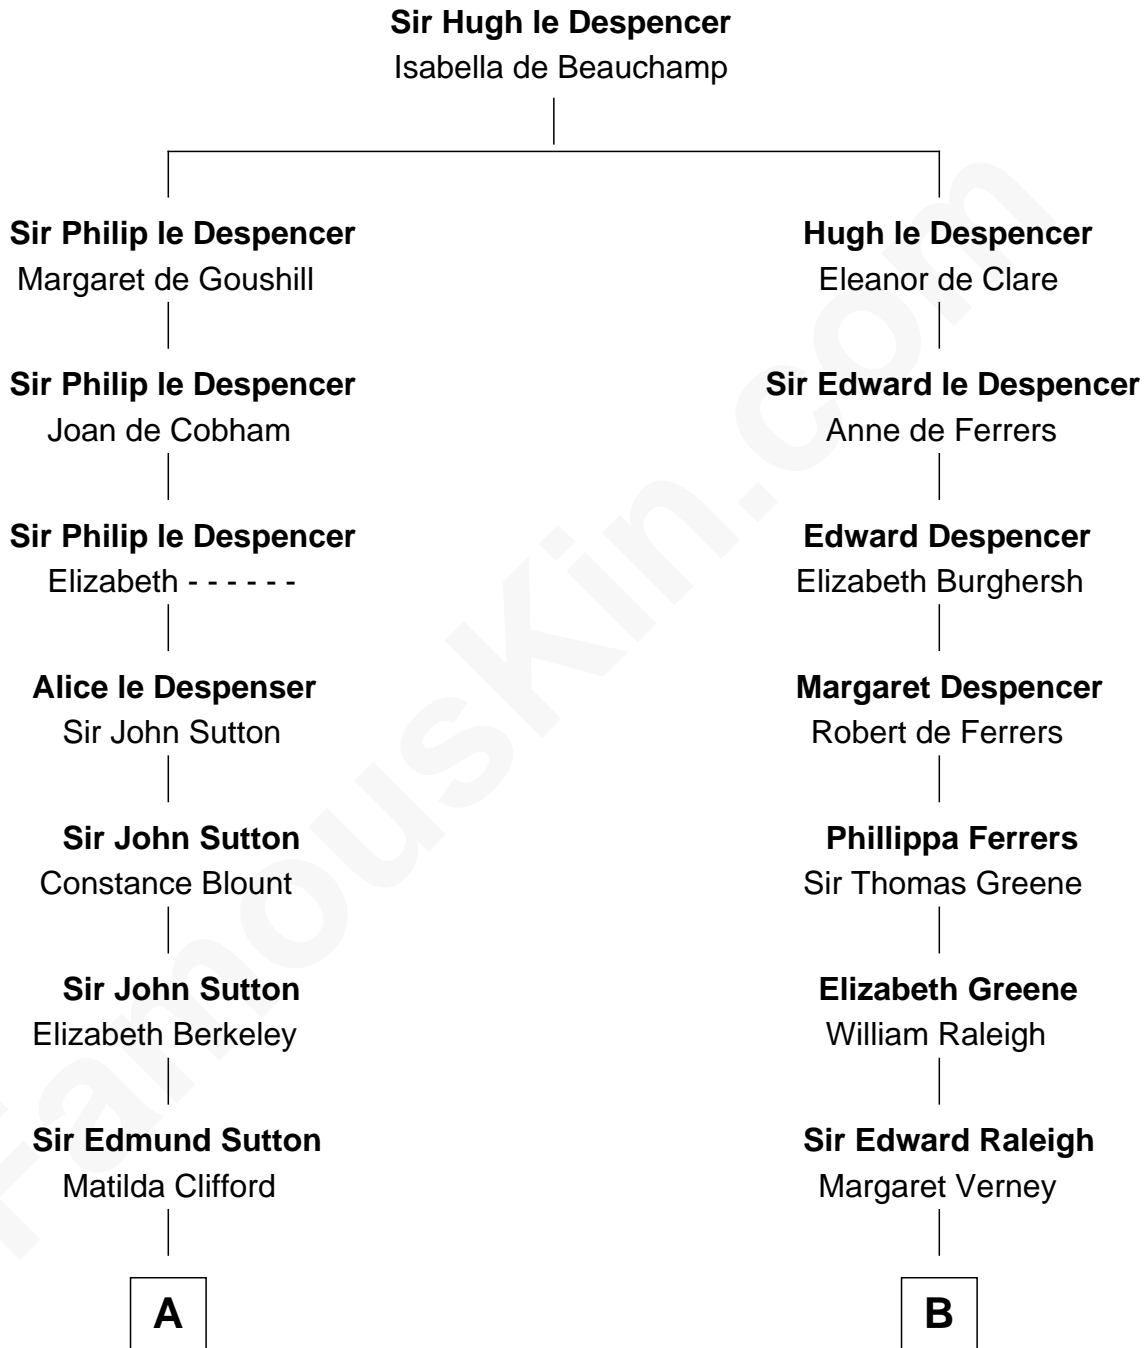

FamousKin.com Relationship Chart of

Prince Harry
Duke of Sussex

19th cousin 2 times removed of

Stephen A. Douglas

Participated in Lincoln-Douglas Debates

C

Charles Robert Spencer

Margaret Baring

Albert Edward John Spencer

Cynthia Elinor Beatrix Hamilton

Edward John Spencer

Frances Ruth Burke Roche

Princess Diana Frances Spencer

Charles III, King of the United Kingdom

Prince Harry

Duke of Sussex