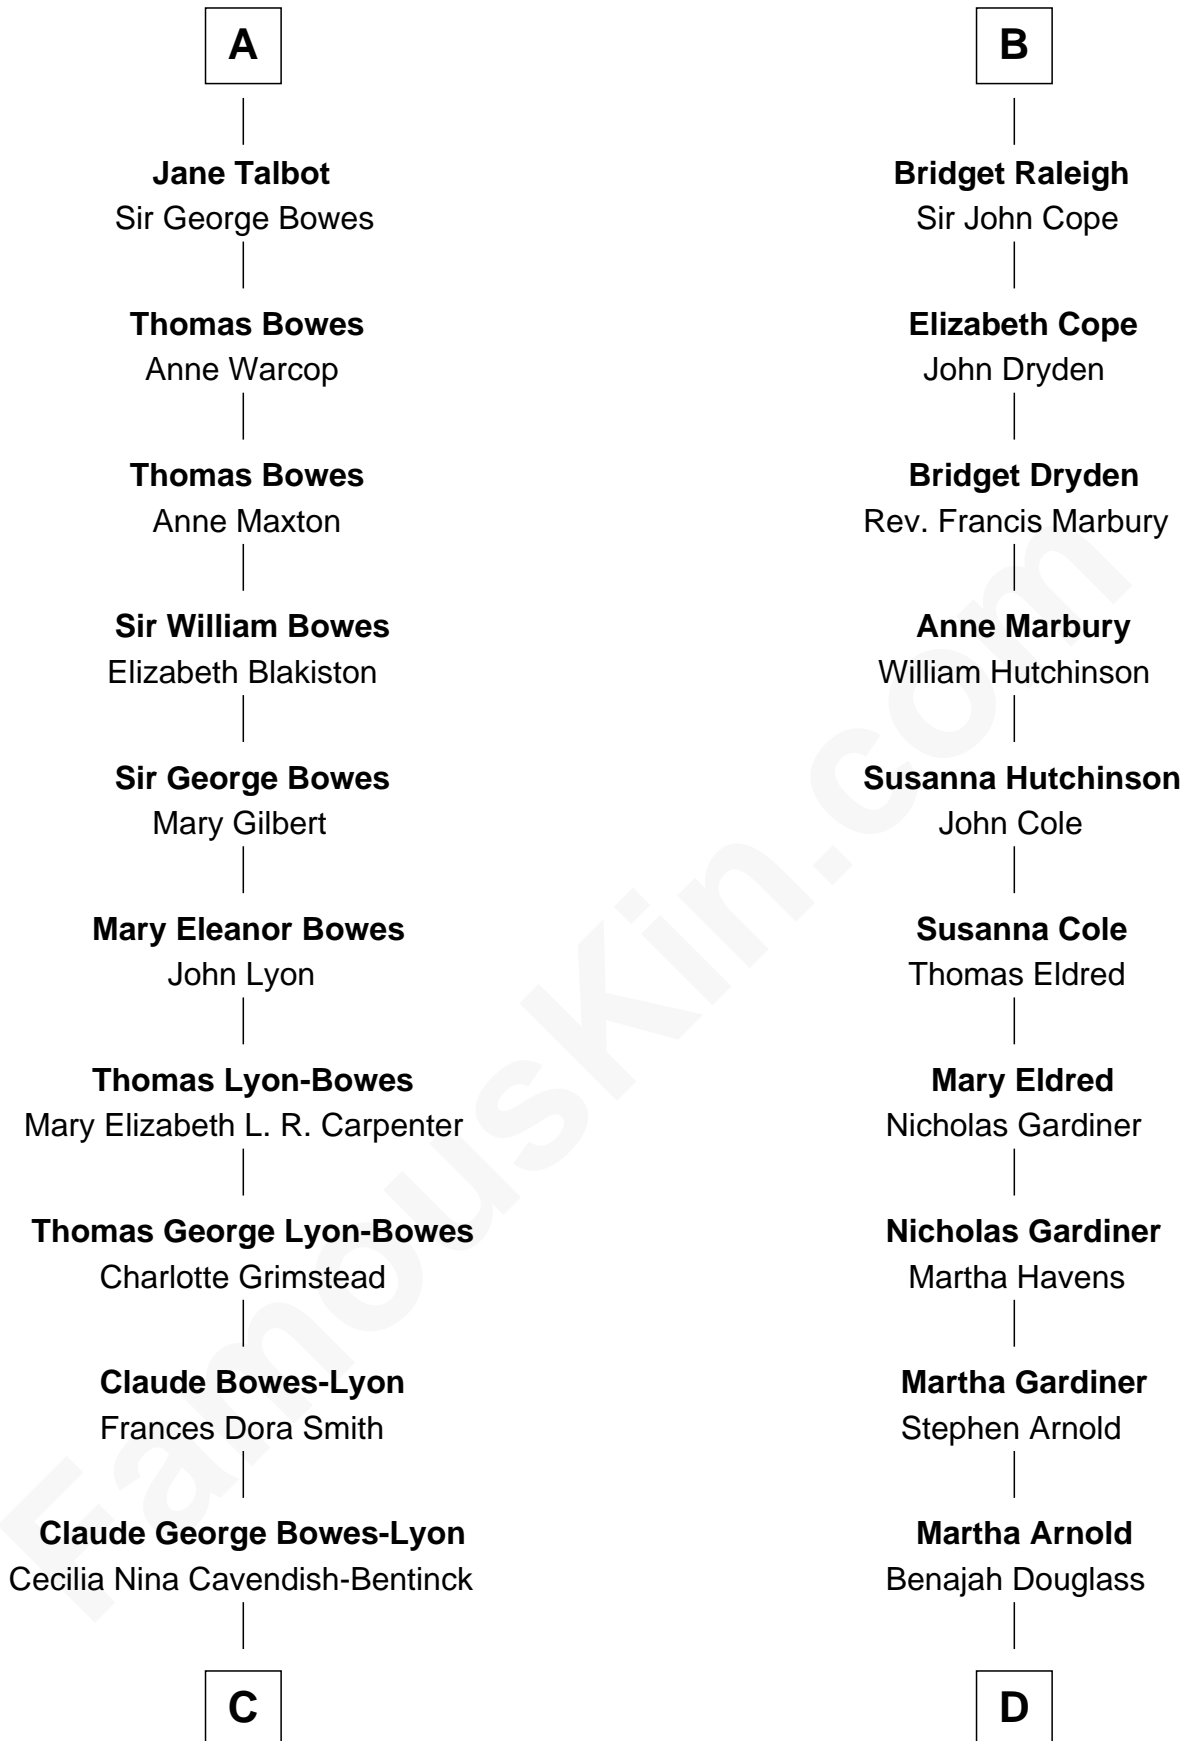

FamousKin.com Relationship Chart of

Prince Harry

Duke of Sussex

18th cousin 2 times removed of

Stephen A. Douglas

Participated in Lincoln-Douglas Debates

Sir James le Boteler

Eleanor de Bohun

William Raleigh

Sir Edward Raleigh

Margaret Verney

Sir Edward Raleigh

Anne Chamberlayne

B

C

Elizabeth Bowes-Lyon

George VI, King of the United Kingdom

Elizabeth II, Queen of the United Kingdom

Prince Philip of Edinburgh

Charles III, King of the United Kingdom

Princess Diana Frances Spencer

Prince Harry

Duke of Sussex

D