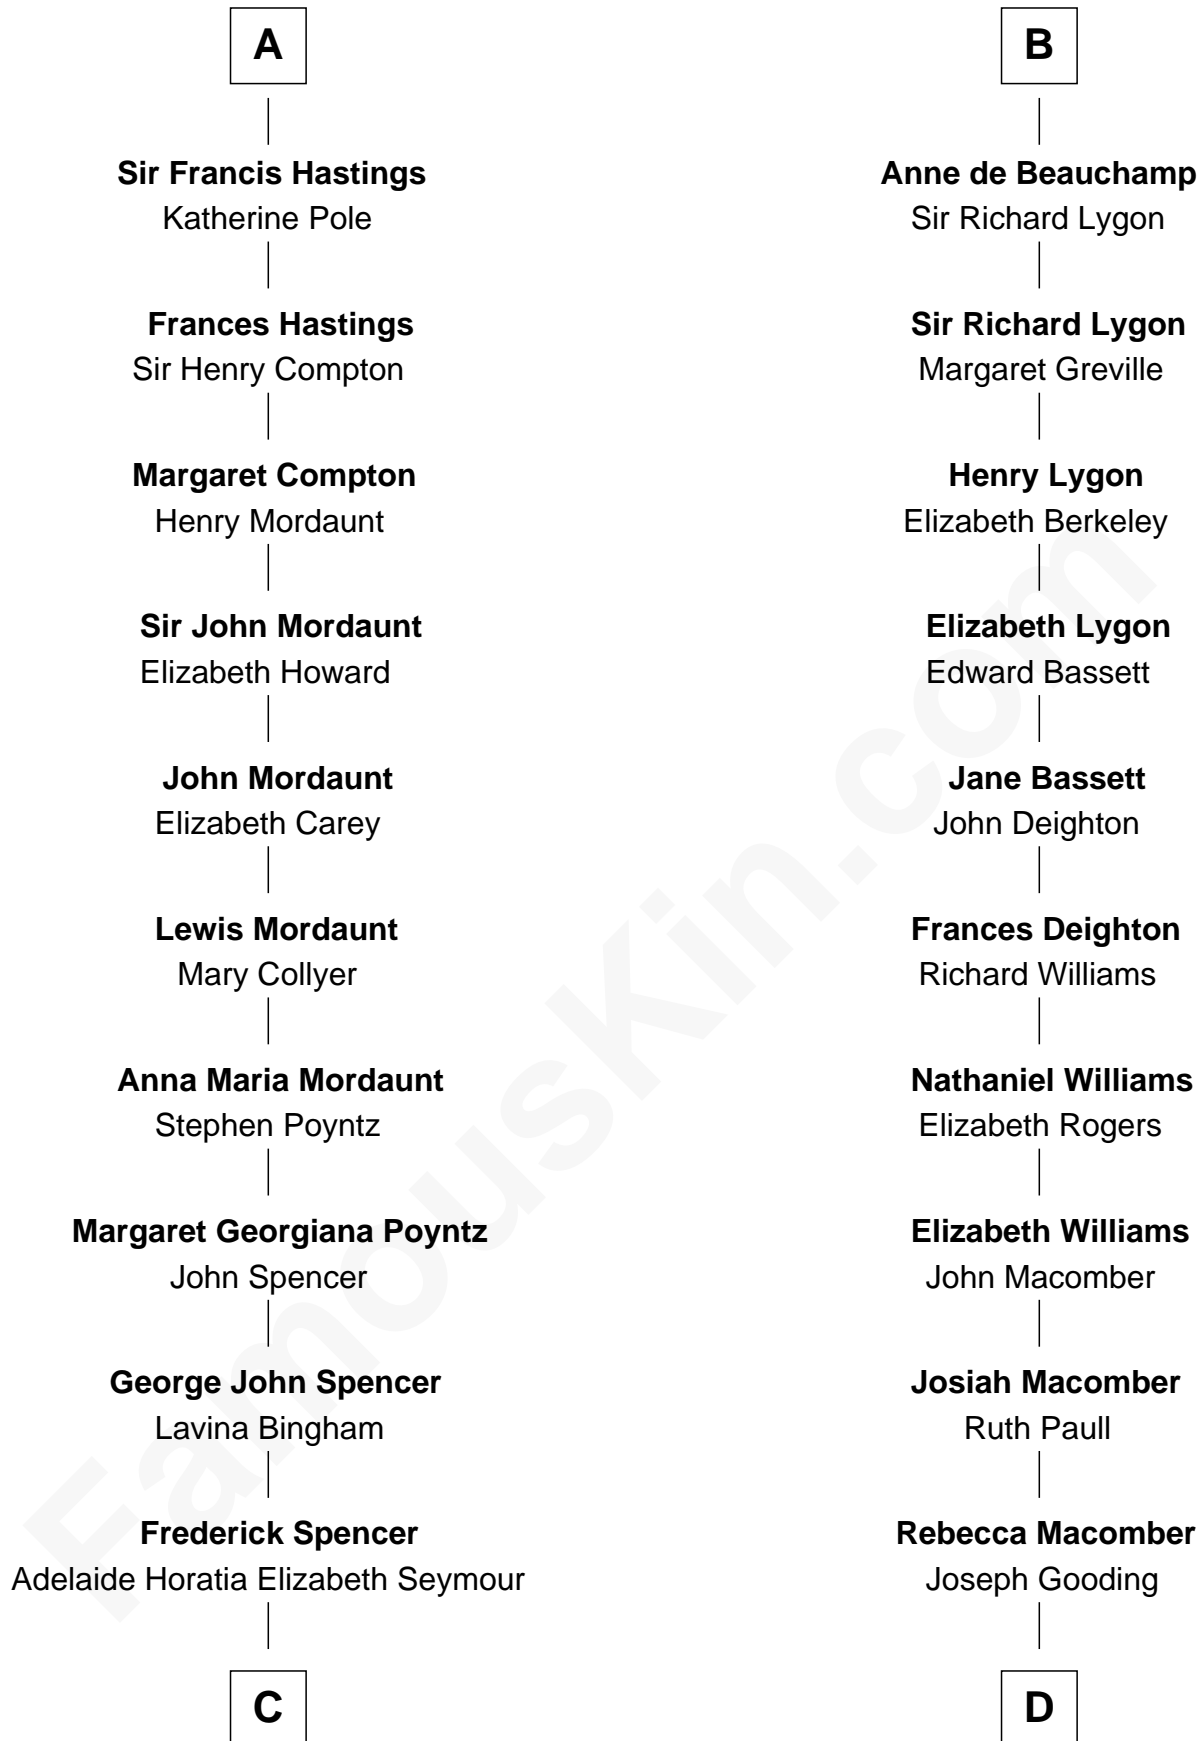

FamousKin.com Relationship Chart of

Prince Harry
Duke of Sussex

20th cousin 1 time removed of

Mary Winthrop Gooding
Prolific Mayflower Descendant

C

Charles Robert Spencer

Margaret Baring

Albert Edward John Spencer

Cynthia Elinor Beatrix Hamilton

Edward John Spencer

Frances Ruth Burke Roche

Princess Diana Frances Spencer

Charles III, King of the United Kingdom

Prince Harry

Duke of Sussex

D