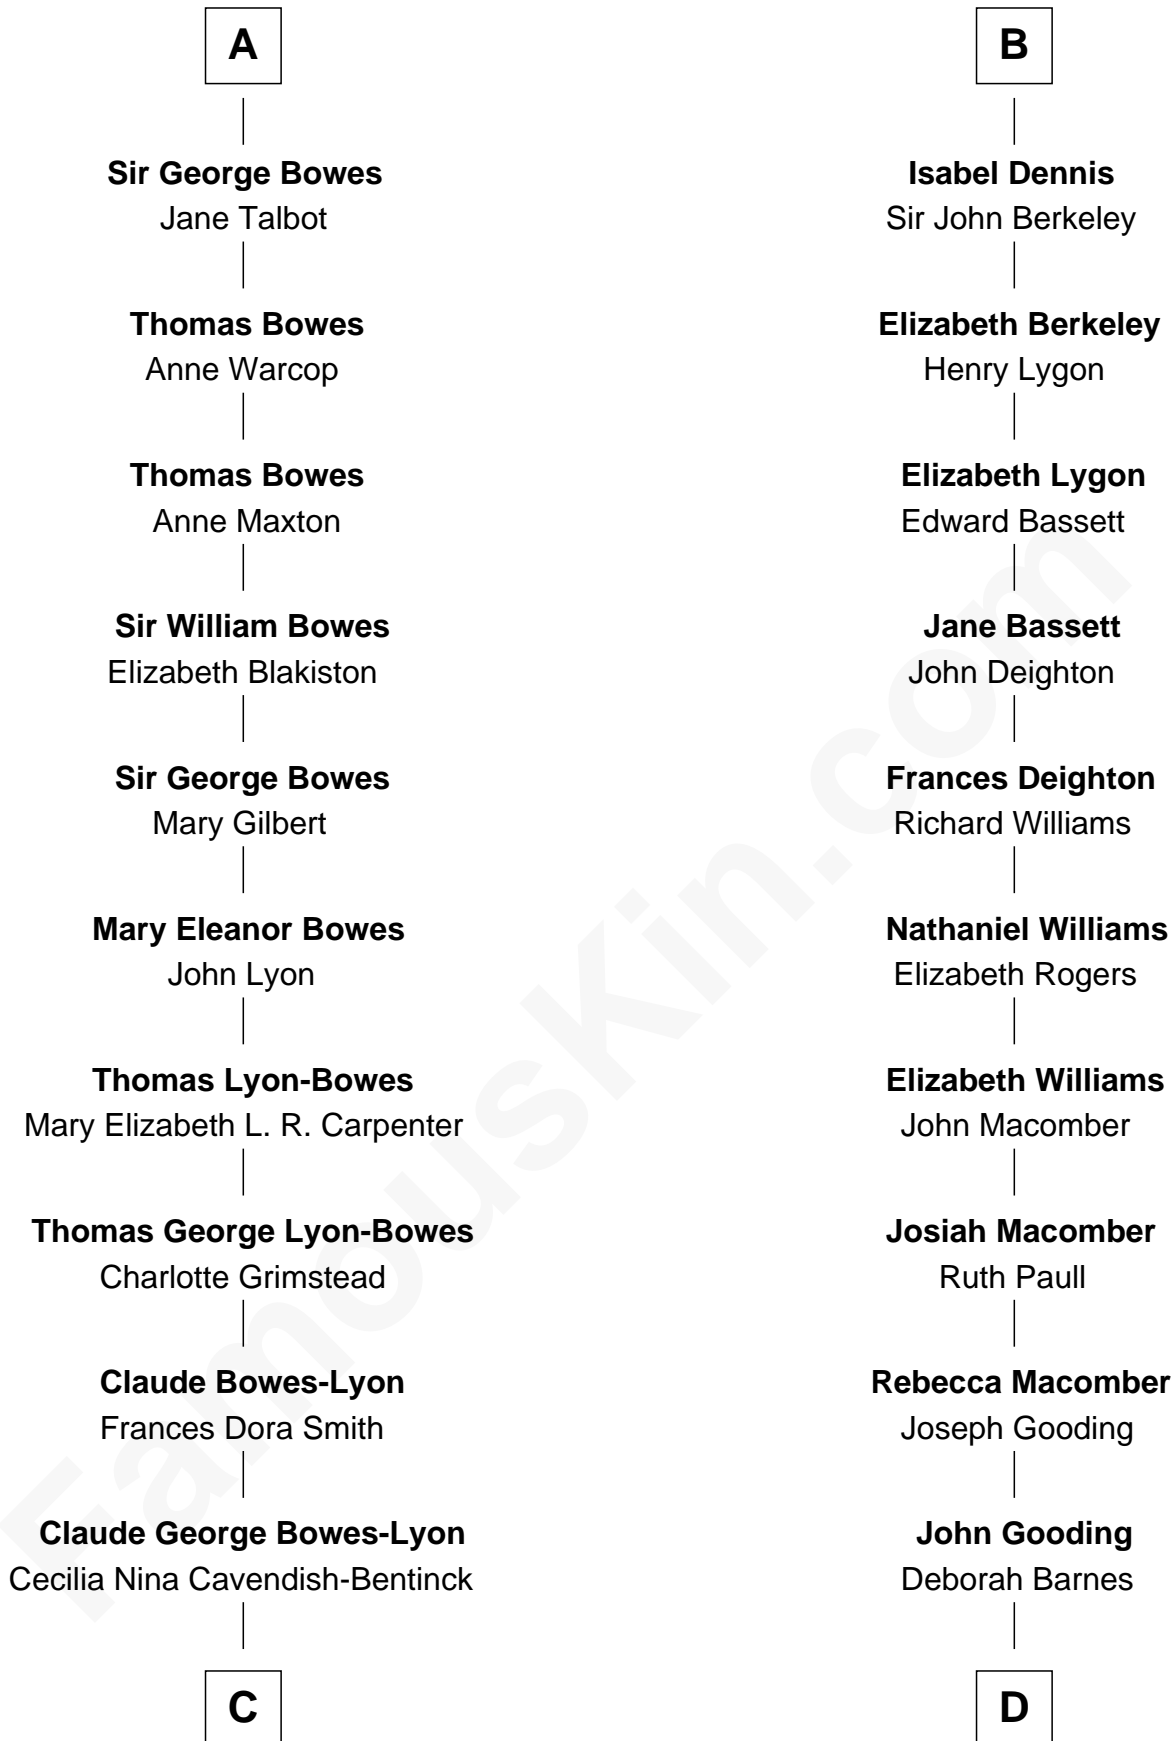

# FamousKin.com Relationship Chart of

**Prince Harry**  
*Duke of Sussex*

19th cousin 1 time removed of

**Mary Winthrop Gooding**  
*Prolific Mayflower Descendant*

**Richard Fitzalan**  
Alice de Saluzzo

**C**

**Elizabeth Bowes-Lyon**

George VI, King of the United Kingdom

**Elizabeth II, Queen of the United Kingdom**

Prince Philip of Edinburgh

**Charles III, King of the United Kingdom**

Princess Diana Frances Spencer

**Prince Harry**

*Duke of Sussex*

**D**

**Benjamin Barnes Gooding**

Harriet Goodwin

**Benjamin Winthrop Gooding**

Lydia Sprague Freeman

**Mary Winthrop Gooding**