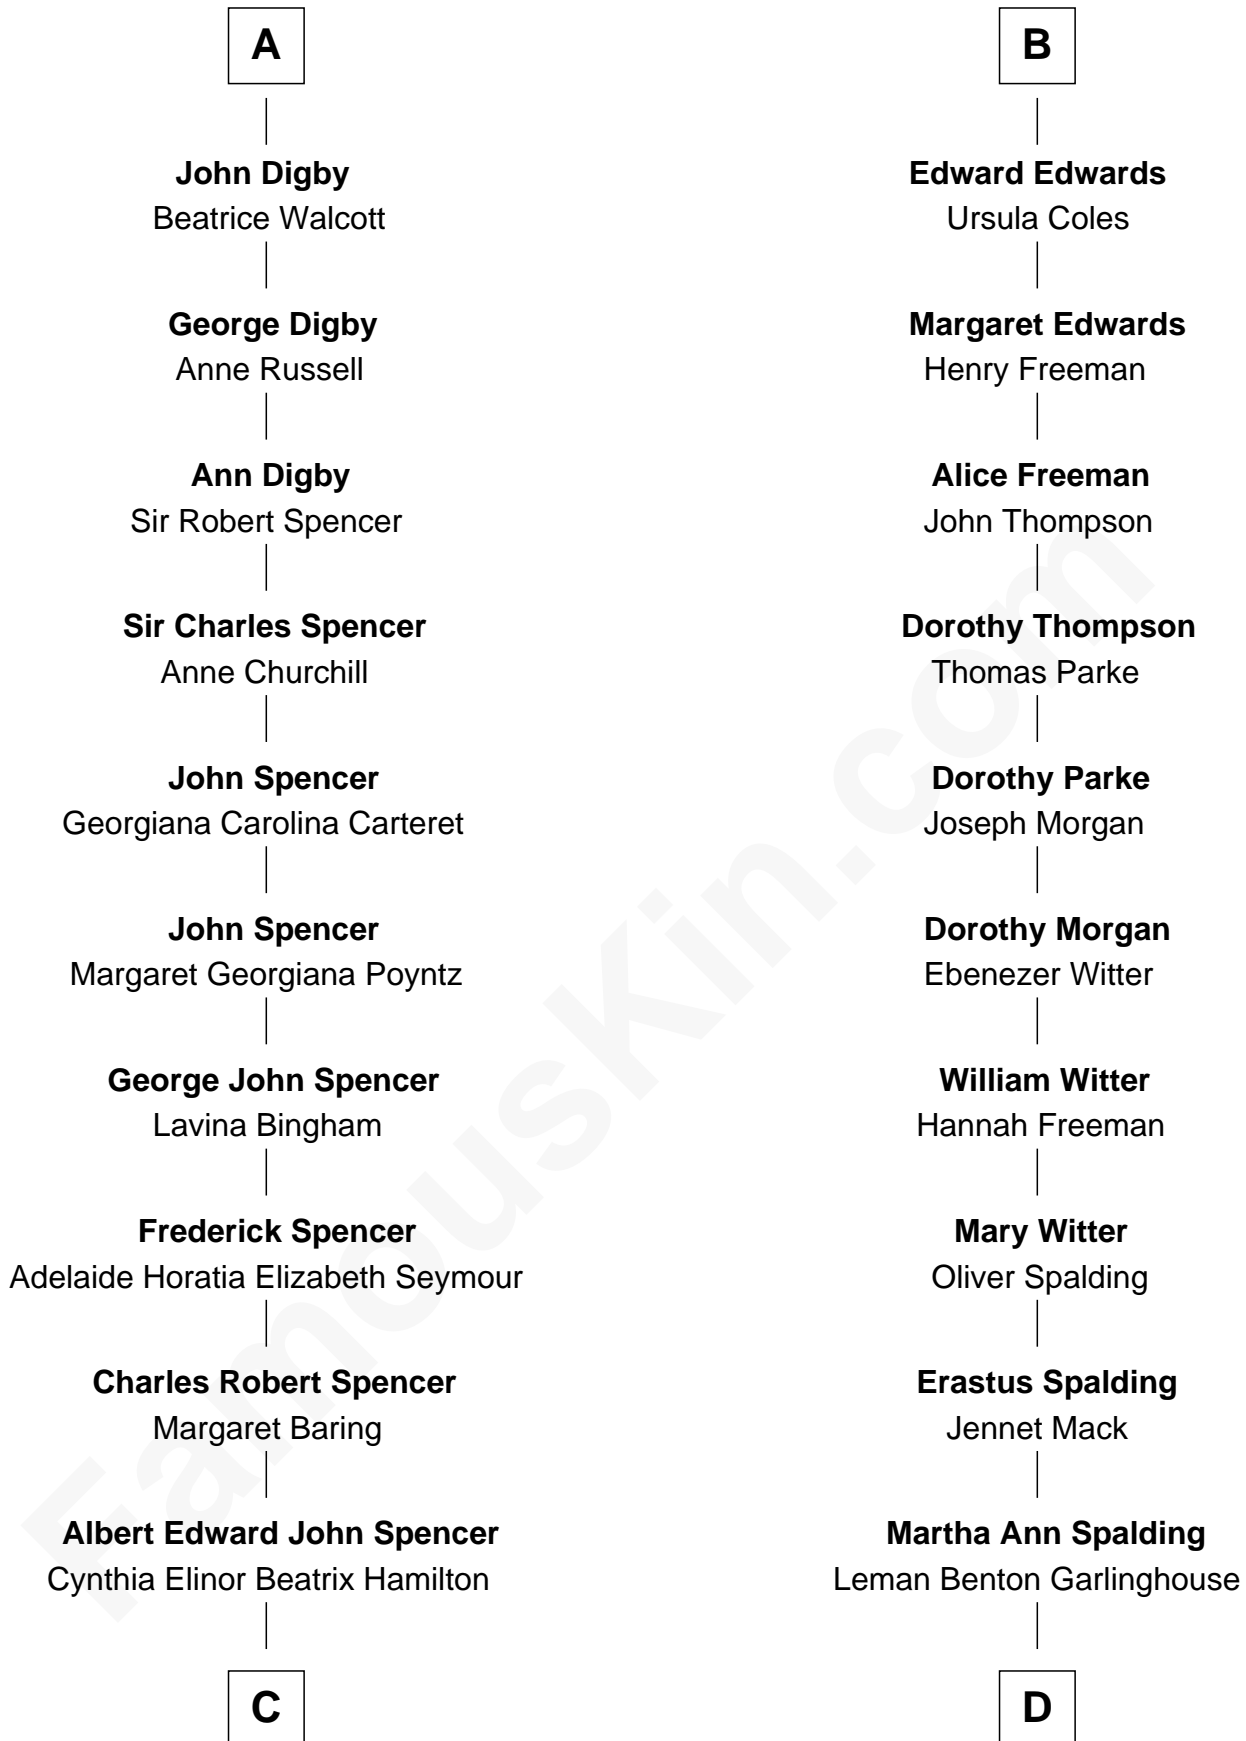

FamousKin.com Relationship Chart of

Prince Harry
Duke of Sussex

19th cousin of

Katharine Hepburn
Movie Actress

William de la Spine
Alice de Bruley

C

Edward John Spencer
Frances Ruth Burke Roche

Princess Diana Frances Spencer
Charles III, King of the United Kingdom

Prince Harry
Duke of Sussex

D

Caroline Garlinghouse
Alfred Augustus Houghton

Katharine Martha Houghton
Thomas Norval Hepburn

Katharine Hepburn
Movie Actress

FamousKin.com