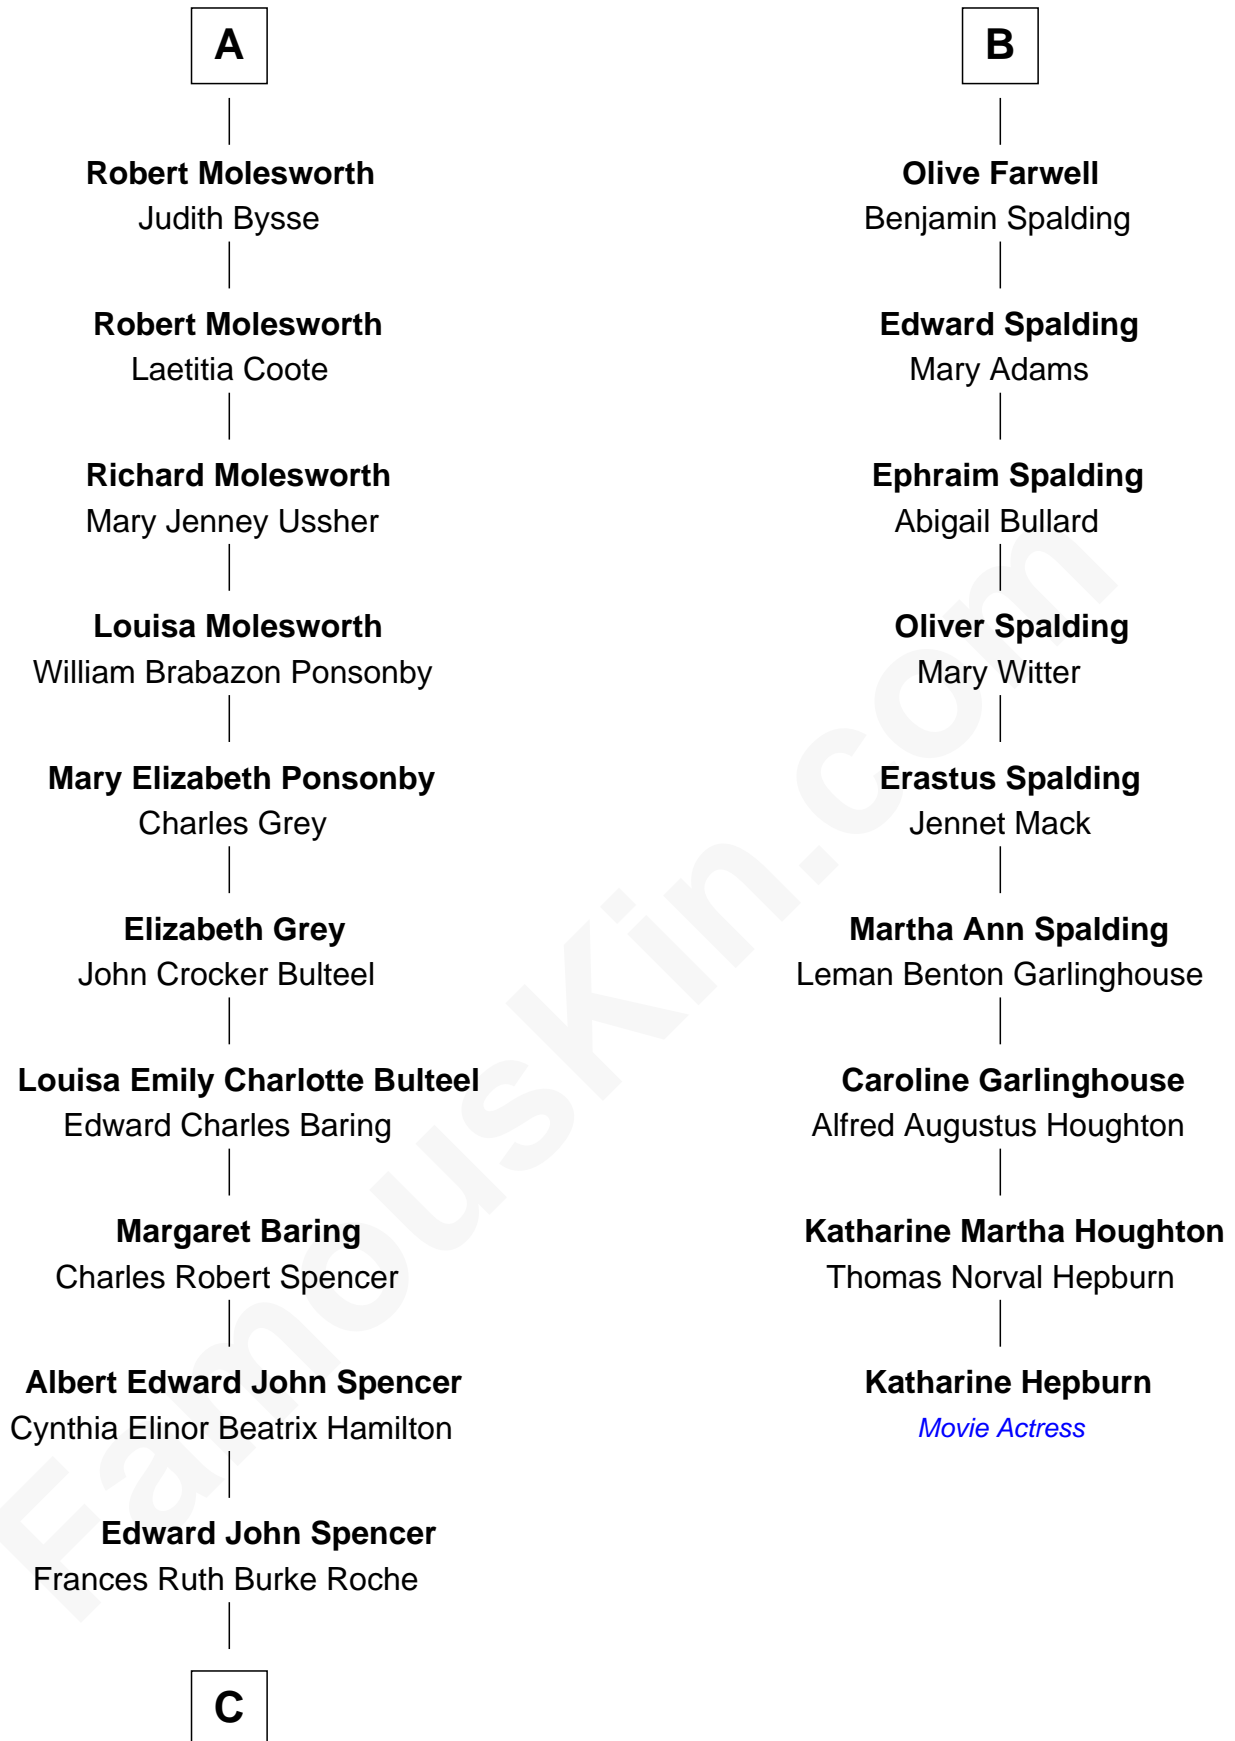

FamousKin.com Relationship Chart of

Prince Harry
Duke of Sussex

15th cousin 3 times removed of

Katharine Hepburn
Movie Actress

Sir Robert Corbet
Margaret - - - - -

C

Princess Diana Frances Spencer
Charles III, King of the United Kingdom