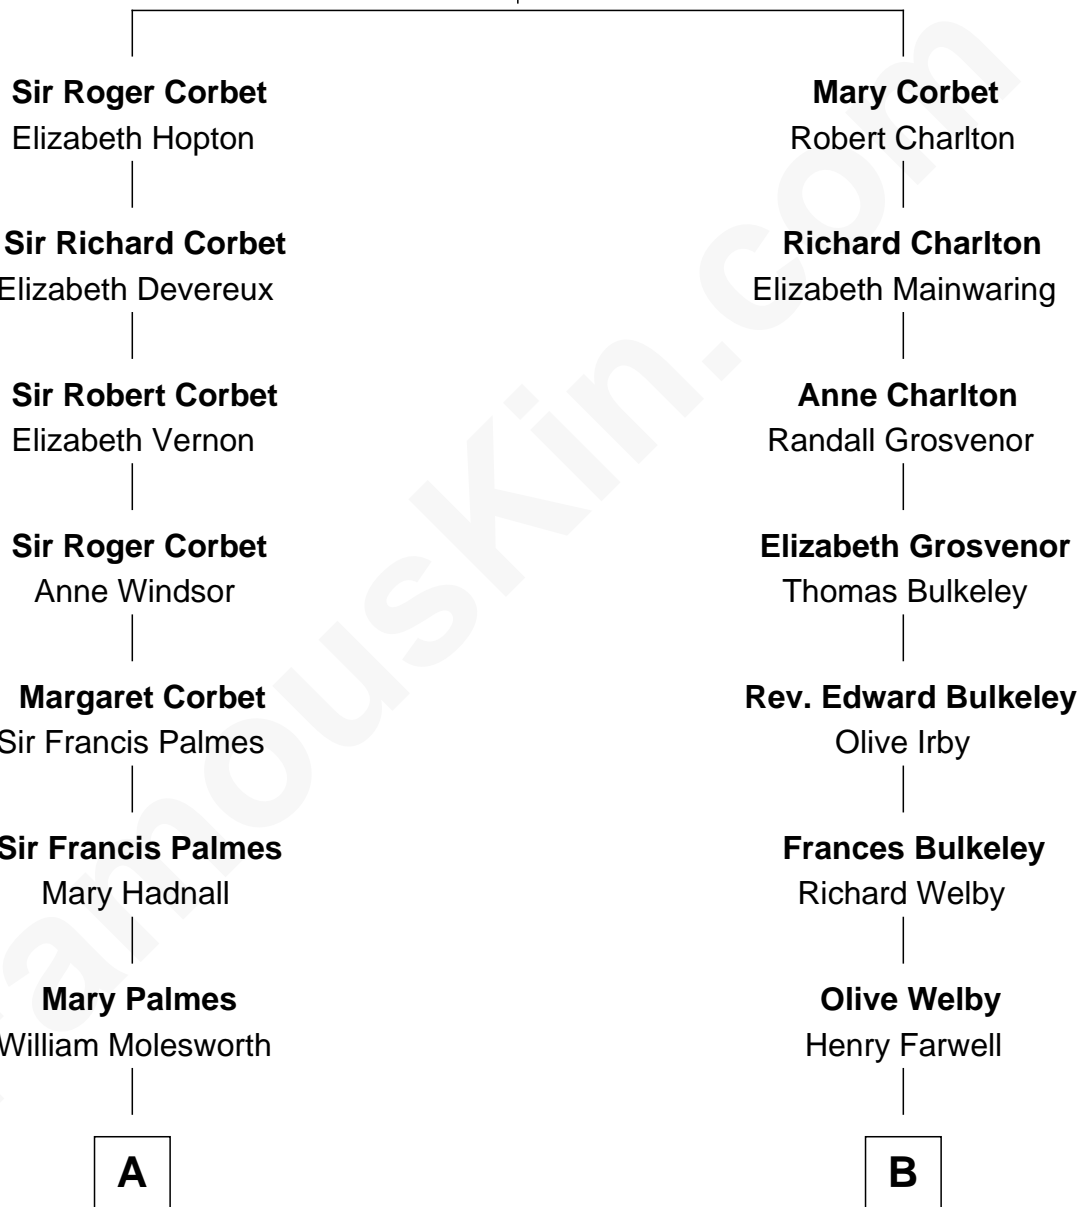

FamousKin.com Relationship Chart of

Prince Harry
Duke of Sussex

15th cousin 3 times removed of

Katharine Hepburn
Movie Actress

Sir Robert Corbet
Margaret - - - - -

C

Princess Diana Frances Spencer
Charles III, King of the United Kingdom

Prince Harry
Duke of Sussex

FamousKin.com