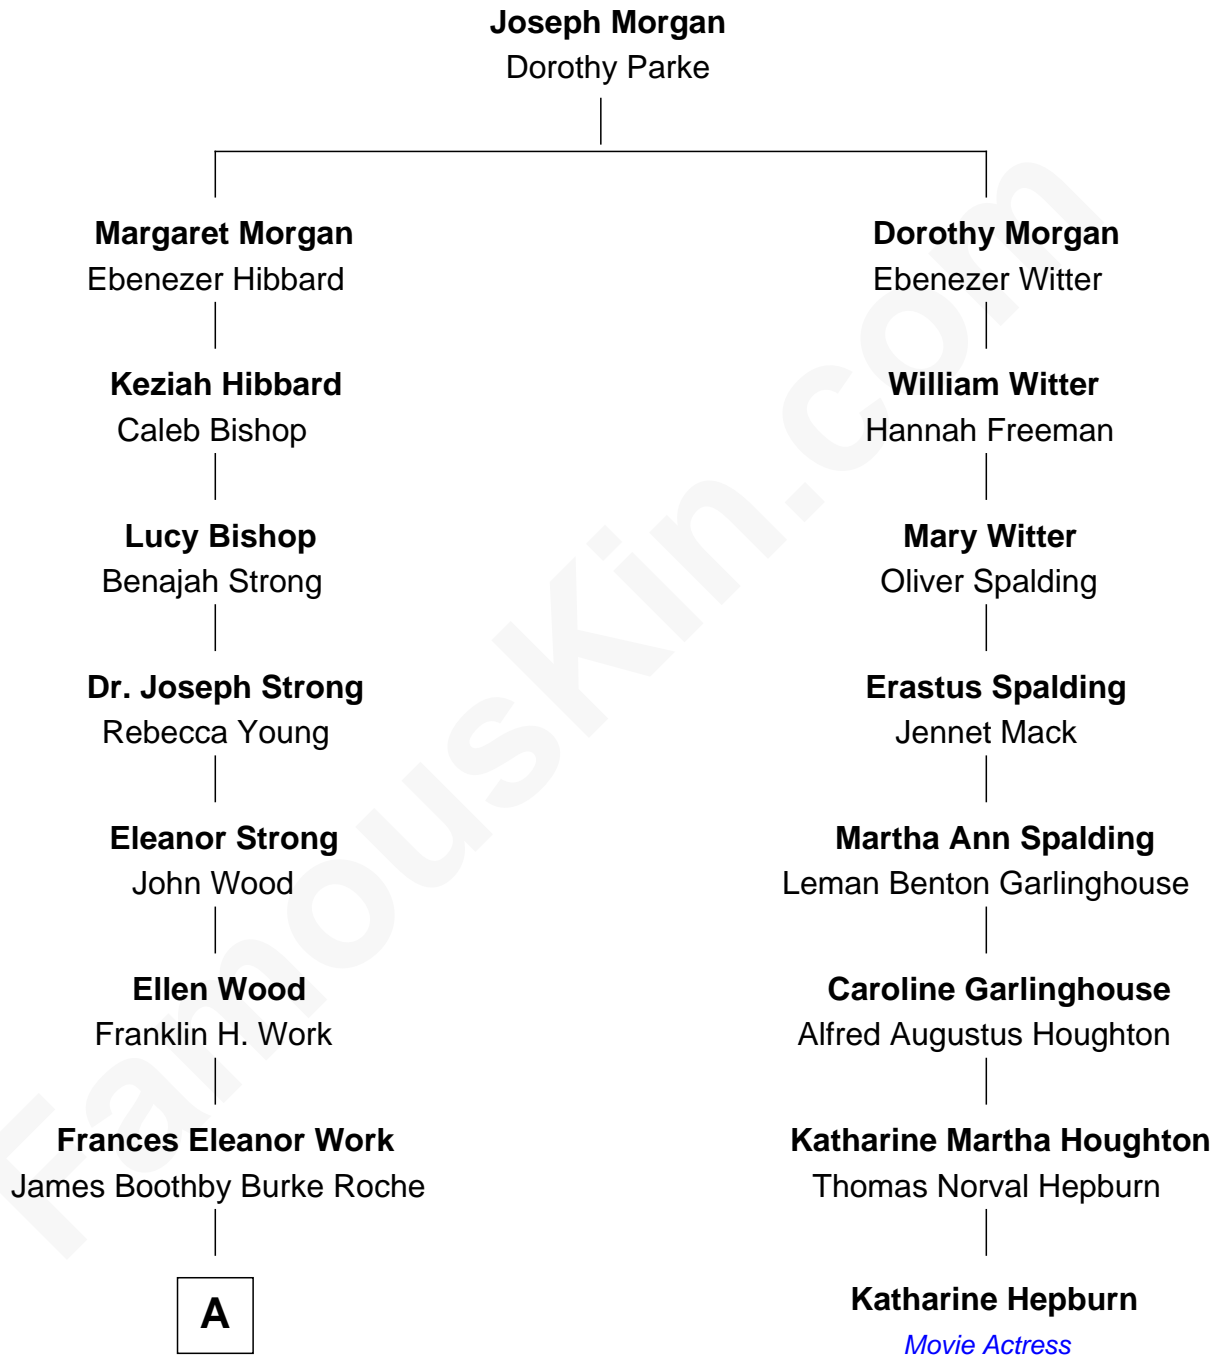

FamousKin.com Relationship Chart of

Prince Harry
Duke of Sussex

7th cousin 3 times removed of

Katharine Hepburn
Movie Actress

A

—
Edmund Maurice Burke Roche

Ruth Sylvia Gill

—
Frances Ruth Burke Roche

Edward John Spencer

—
Princess Diana Frances Spencer

Charles III, King of the United Kingdom

—
Prince Harry

Duke of Sussex

FamousKin.com