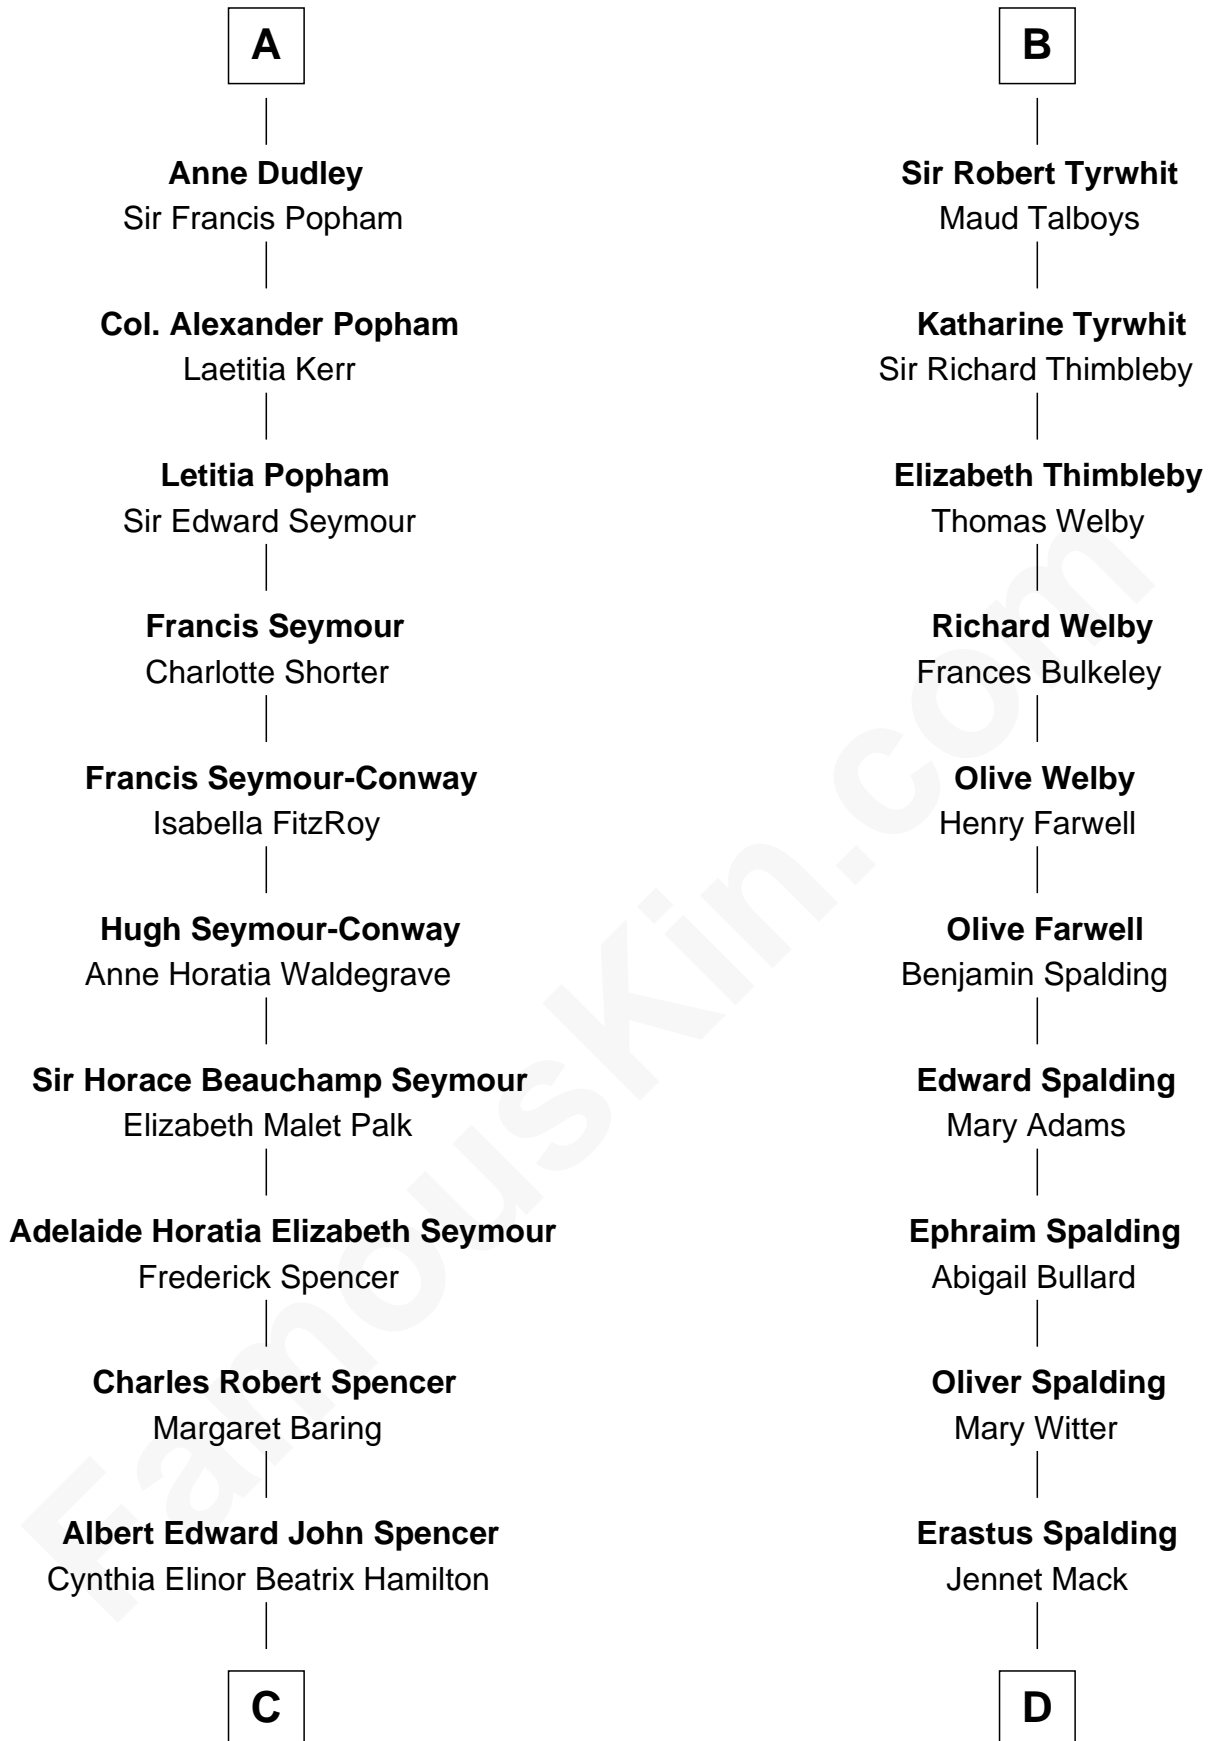

FamousKin.com Relationship Chart of

Prince Harry
Duke of Sussex

19th cousin 1 time removed of

Katharine Hepburn
Movie Actress

Eudo la Zouche
Milicent de Cantilupe

Eve la Zouche
Sir Maurice de Berkeley

Thomas de Berkeley
Katherine de Clyvedon

Margaret Deincourt
Sir Robert de Tibetot

Elizabeth de Tibetot
Sir Philip le Despencer

Margery Despencer
Sir Roger Wentworth

Agnes Wentworth
Sir Robert Constable

Anne Constable
William Tyrwhit

B

C

Edward John Spencer
Frances Ruth Burke Roche