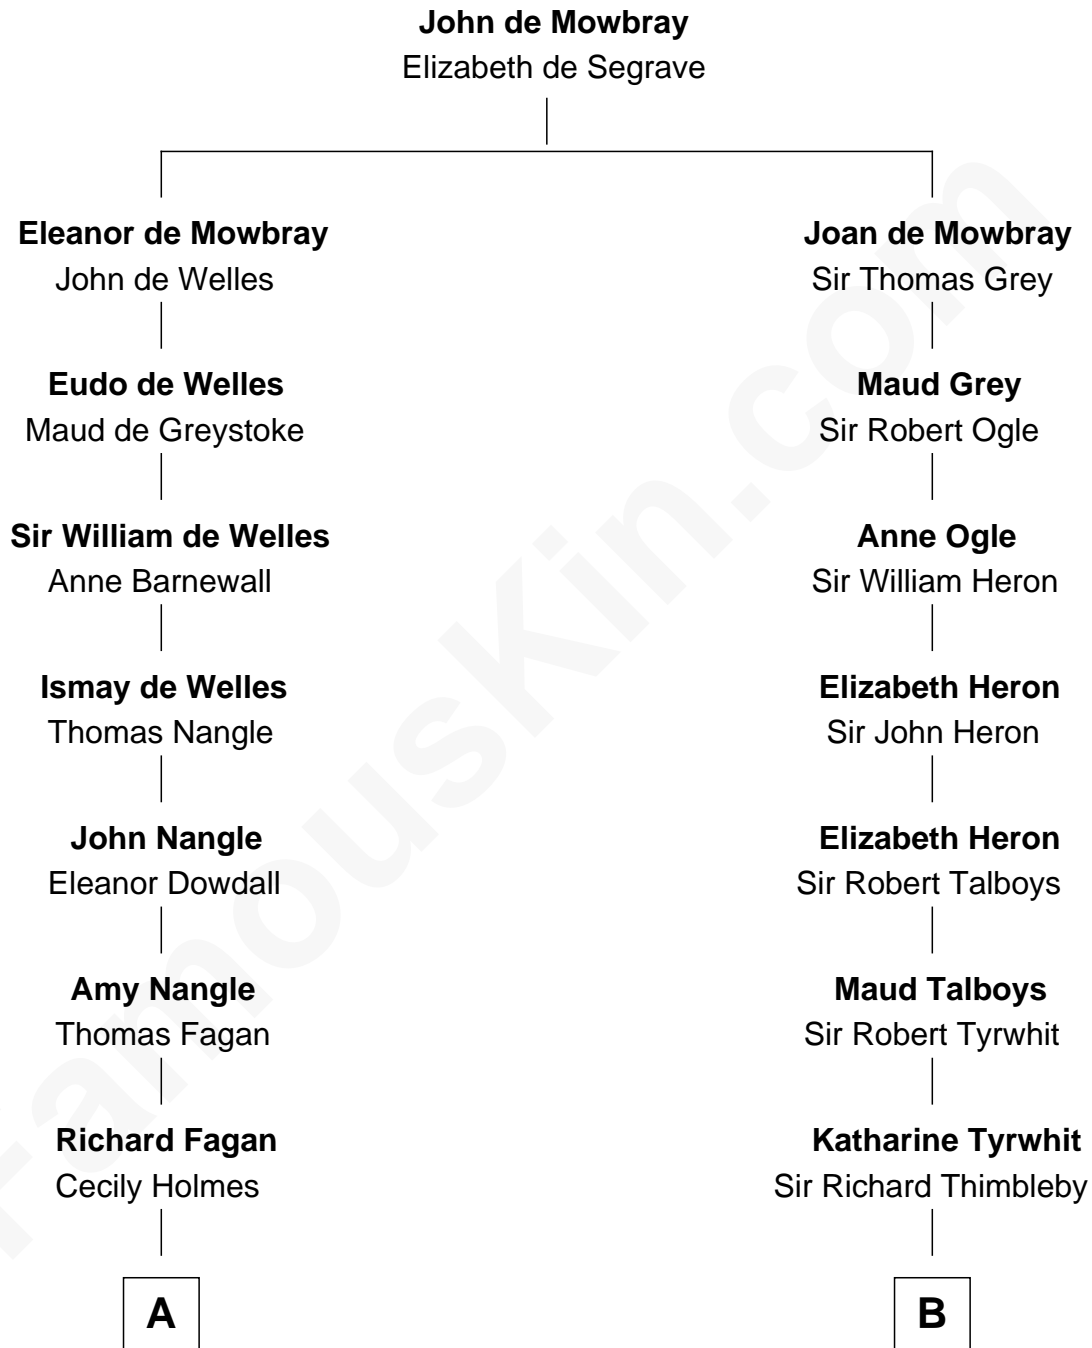

FamousKin.com Relationship Chart of

Prince Harry

Duke of Sussex

18th cousin 1 time removed of

Katharine Hepburn

Movie Actress

C

Elizabeth II, Queen of the United Kingdom

Prince Philip of Edinburgh

Charles III, King of the United Kingdom

Princess Diana Frances Spencer

Prince Harry

Duke of Sussex

D

Katharine Martha Houghton

Thomas Norval Hepburn