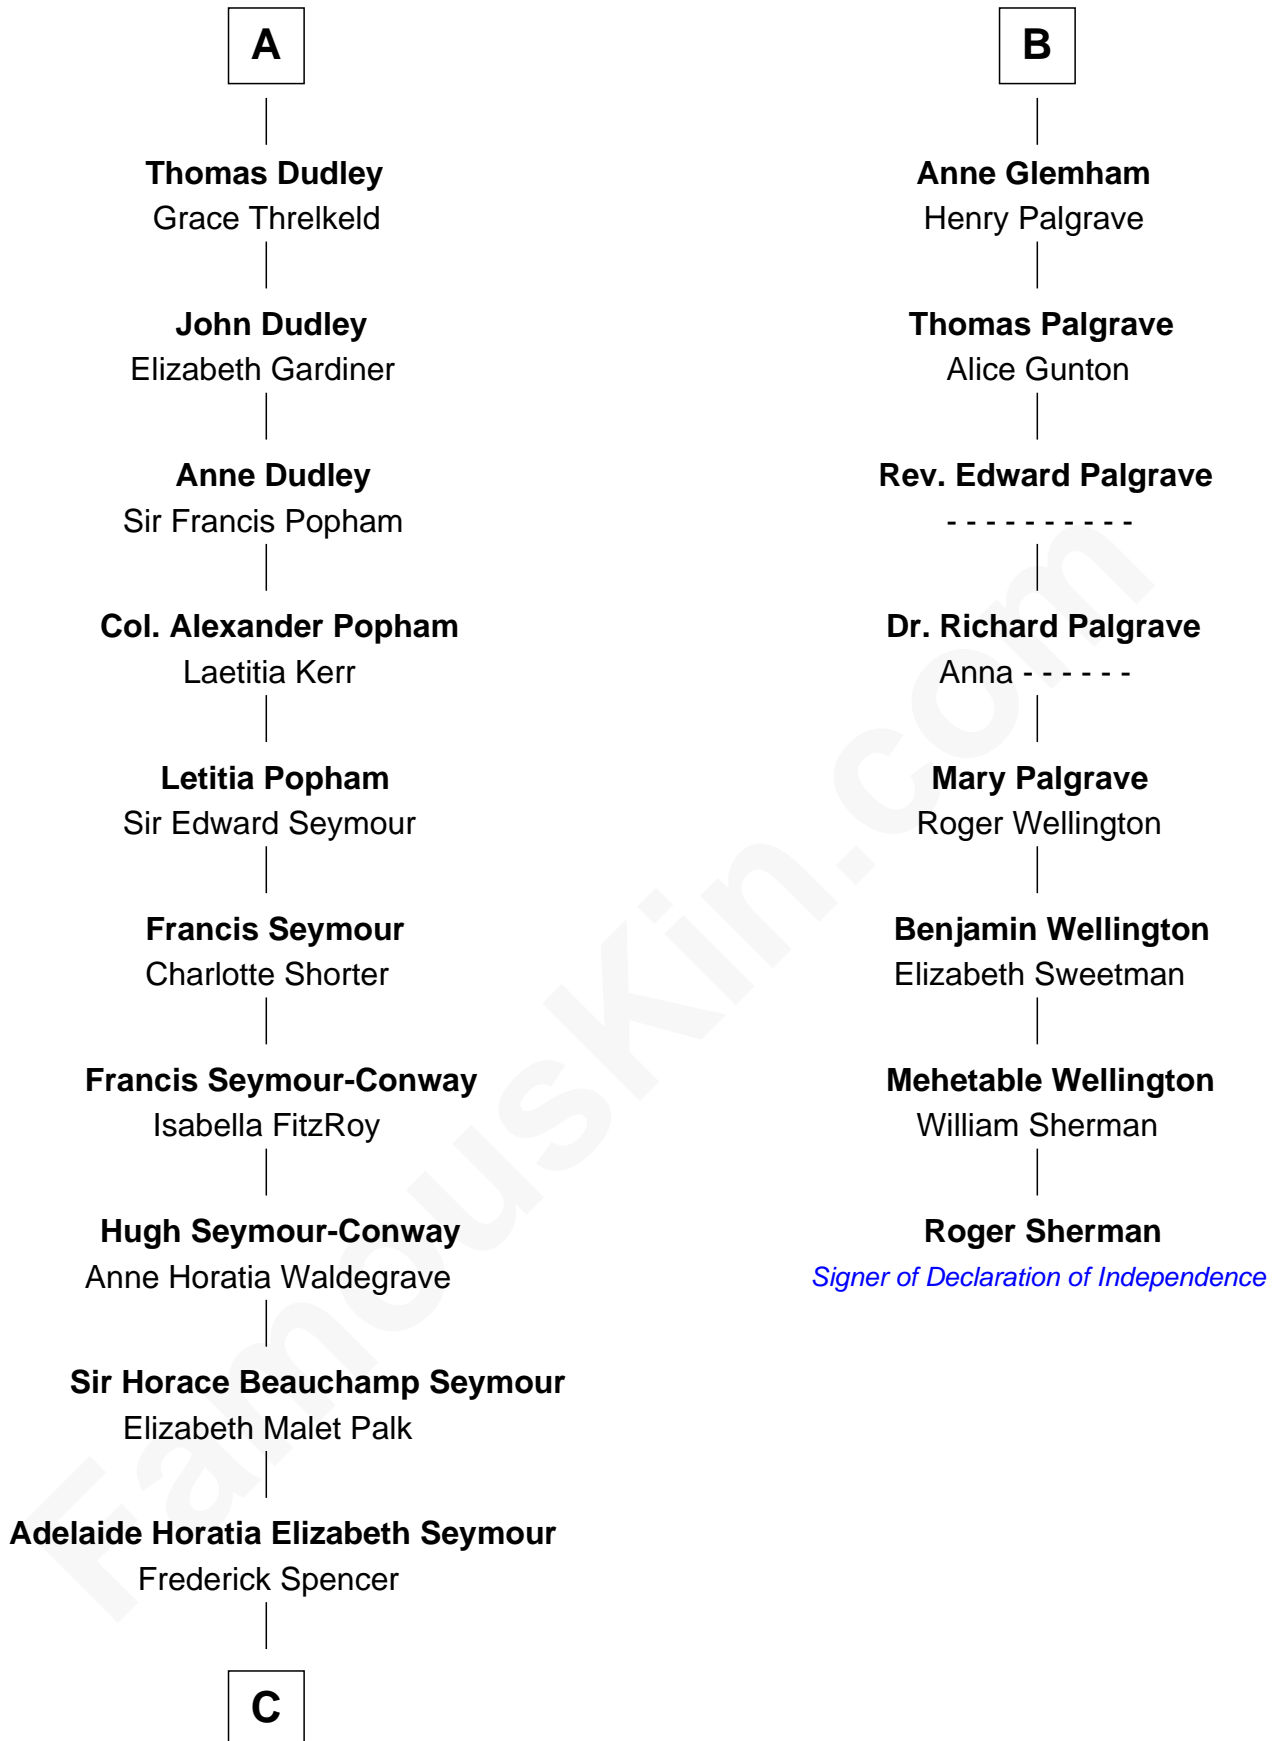

# FamousKin.com Relationship Chart of

**Prince Harry**  
*Duke of Sussex*

14th cousin 7 times removed of

**Roger Sherman**

*Signer of the Declaration of Independence*

**Edmund Plantagenet**  
Blanche of Artois

**C**

—  
**Charles Robert Spencer**

Margaret Baring

—  
**Albert Edward John Spencer**

Cynthia Elinor Beatrix Hamilton

—  
**Edward John Spencer**

Frances Ruth Burke Roche

—  
**Princess Diana Frances Spencer**

Charles III, King of the United Kingdom

—  
**Prince Harry**

*Duke of Sussex*

FamousKin.com